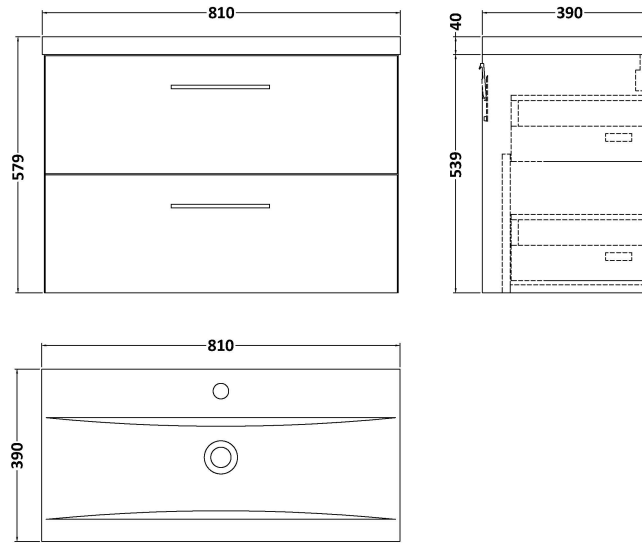

Sales Code: ARN2226A

Description: 800 Wh 2-Drawer Vanity & Basin 1

Packaging Details

Barcode: 5056678415603

Sales Code: NVF2226

Description: 800 Wh 2-Drawer Unit (365 Deep)

Product Dimensions

Height (mm):	540
Width (mm):	800
Depth (mm):	383
Nett Weight (kg):	33.5

Packaging Dimensions

Height (mm):	560
Width (mm):	820
Depth (mm):	405
Gross Weight (kg):	34

Packaging Data

Box Colour:	Brown Cardboard Box - Printed
Box Qty:	0
Label Size:	0 x 0
Label Colour:	White Label
Label Qty:	2

Sales Code: NVM015

Description: 800 Mid Edged Basin 1 Th

Product Dimensions

Height (mm):	180
Width (mm):	810
Depth (mm):	390
Nett Weight (kg):	15

Packaging Dimensions

Height (mm):	210
Width (mm):	410
Depth (mm):	830
Gross Weight (kg):	15

Packaging Data

Box Colour:	Brown Cardboard Box
Box Qty:	1
Label Size:	100 x 50
Label Colour:	White Label
Label Qty:	2

Outer Box Dimensions (If Applicable)

Height (mm):	
Width (mm):	
Depth (mm):	
Gross Weight (kg):	
Barcode:	5055369043422