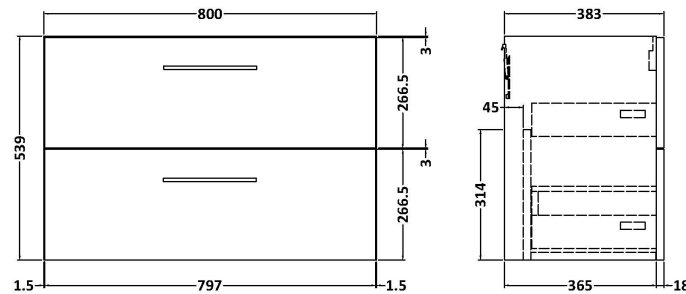

Sales Code: ARN2226A

Description: 800 Wh 2-Drawer Vanity & Basin 1

Packaging Details

Barcode: 5056678415603

Sales Code: NVF2226

Description: 800 Wh 2-Drawer Unit (365 Deep)

Product Dimensions

Height (mm):	540
Width (mm):	800
Depth (mm):	383
Nett Weight (kg):	33.5

Packaging Dimensions

Height (mm):	560
Width (mm):	820
Depth (mm):	405
Gross Weight (kg):	34

Packaging Data

Box Colour:	Brown Cardboard Box - Printed
Box Qty:	0
Label Size:	0 x 0
Label Colour:	White Label
Label Qty:	2

Sales Code: NVM015

Description: 800 Mid Edged Basin 1 Th

Product Dimensions

Height (mm):	180
Width (mm):	810
Depth (mm):	390
Nett Weight (kg):	15

Packaging Dimensions

Height (mm):	210
Width (mm):	410
Depth (mm):	830
Gross Weight (kg):	15

Packaging Data

Box Colour:	Brown Cardboard Box
Box Qty:	1
Label Size:	100 x 50
Label Colour:	White Label
Label Qty:	2

Outer Box Dimensions (If Applicable)

Height (mm):	
Width (mm):	
Depth (mm):	
Gross Weight (kg):	
Barcode:	5055369043422