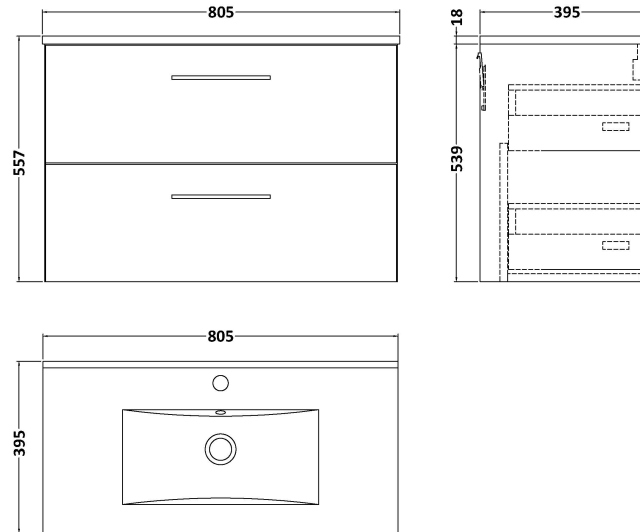

Sales Code: ARN2226B

Description: 800 Wh 2-Drawer Vanity & Basin 2

Packaging Details

Barcode: 5056678415610

Sales Code: NVF2226

Description: 800 Wh 2-Drawer Unit (365 Deep)

Product Dimensions

Height (mm):	540
Width (mm):	800
Depth (mm):	383
Nett Weight (kg):	33.5

Packaging Dimensions

Height (mm):	560
Width (mm):	820
Depth (mm):	405
Gross Weight (kg):	34

Packaging Data

Box Colour:	Brown Cardboard Box - Printed
Box Qty:	0
Label Size:	0 x 0
Label Colour:	White Label
Label Qty:	2

Sales Code: NVM005

Description: Minimalist Basin 800mm

Product Dimensions

Height (mm):	170
Width (mm):	800
Depth (mm):	390
Nett Weight (kg):	16.9

Packaging Dimensions

Height (mm):	400
Width (mm):	820
Depth (mm):	200
Gross Weight (kg):	16.9

Packaging Data

Box Colour:	Brown Cardboard Box - Printed
Box Qty:	1
Label Size:	100 x 50
Label Colour:	White Label
Label Qty:	2

Outer Box Dimensions (If Applicable)

Height (mm):	
Width (mm):	
Depth (mm):	
Gross Weight (kg):	
Barcode:	5055146194675