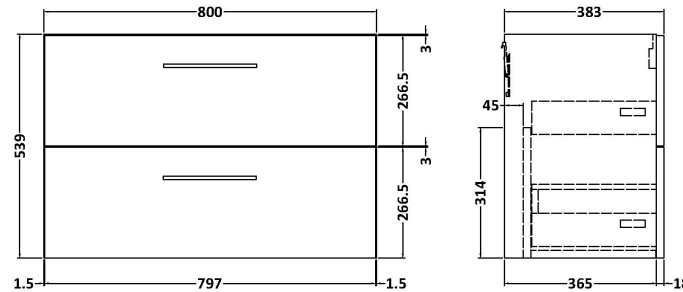

Sales Code: ARN2226B

Description: 800 Wh 2-Drawer Vanity & Basin 2

Packaging Details

Barcode: 5056678415610

Sales Code: NVF2226

Description: 800 Wh 2-Drawer Unit (365 Deep)

Product Dimensions

Height (mm):	540
Width (mm):	800
Depth (mm):	383
Nett Weight (kg):	33.5

Packaging Dimensions

Height (mm):	560
Width (mm):	820
Depth (mm):	405
Gross Weight (kg):	34

Packaging Data

Box Colour:	Brown Cardboard Box - Printed
Box Qty:	0
Label Size:	0 x 0
Label Colour:	White Label
Label Qty:	2

Sales Code: NVM005

Description: Minimalist Basin 800mm

Product Dimensions

Height (mm):	170
Width (mm):	800
Depth (mm):	390
Nett Weight (kg):	16.9

Packaging Dimensions

Height (mm):	400
Width (mm):	820
Depth (mm):	200
Gross Weight (kg):	16.9

Packaging Data

Box Colour:	Brown Cardboard Box - Printed
Box Qty:	1
Label Size:	100 x 50
Label Colour:	White Label
Label Qty:	2

Outer Box Dimensions (If Applicable)

Height (mm):	
Width (mm):	
Depth (mm):	
Gross Weight (kg):	
Barcode:	5055146194675