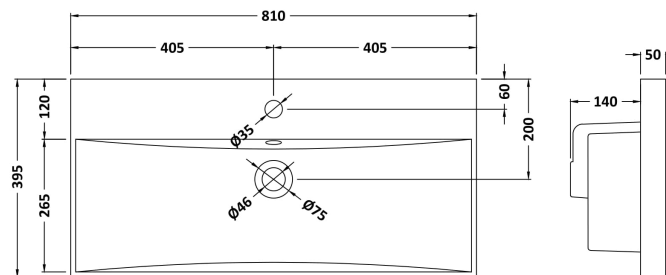

Packaging Dimensions

Height (mm):	560
Width (mm):	820
Depth (mm):	405
Gross Weight (kg):	34

Packaging Data

Box Colour:	Brown Cardboard Box - Printed
Box Qty:	0
Label Size:	0 x 0
Label Colour:	White Label
Label Qty:	2

Outer Box Dimensions (If Applicable)

Height (mm):	
Width (mm):	
Depth (mm):	
Gross Weight (kg):	
Barcode:	5056678406052

Product Details

Country of Origin:	China
Fitting Instruction:	No
CE & UKCA:	N/A
FSC Certified Materials:	Yes
Colour:	Satin Grey
Construction Method:	Cam & Wood Dowel
Construction Type:	Rigid
Cabinet Finish:	MFC Painted Matt
Fascia Finish:	Mdf Painted Matt
Cabinet Thickness (mm):	16
Fascia Thickness (mm):	18
Drawer Included:	Yes
Drawer Type:	80mm High Metal S/C Inc Galler
No of Shelves:	0
Hinge Type:	Not Applicable
Hinge Included:	Not Applicable
Adjustable Legs:	No, Not Required
Fixings Included:	Yes
Handle Style:	Contemporary
Waste Shroud:	Yes
Handle Included:	Yes, Supplied
Handle Type:	D-Shape

Sales Code: NVM035

Description: 800 Thin Edged Basin 1Th

Product Dimensions

Height (mm):	170
Width (mm):	810
Depth (mm):	395
Nett Weight (kg):	14.5

Packaging Dimensions

Height (mm):	190
Width (mm):	830
Depth (mm):	415
Gross Weight (kg):	15

Packaging Data

Box Colour:	Brown Cardboard Box
Box Qty:	1
Label Size:	100 x 50
Label Colour:	White Label
Label Qty:	2

Outer Box Dimensions (If Applicable)

Height (mm):	
Width (mm):	
Depth (mm):	
Gross Weight (kg):	
Barcode:	5056211853435