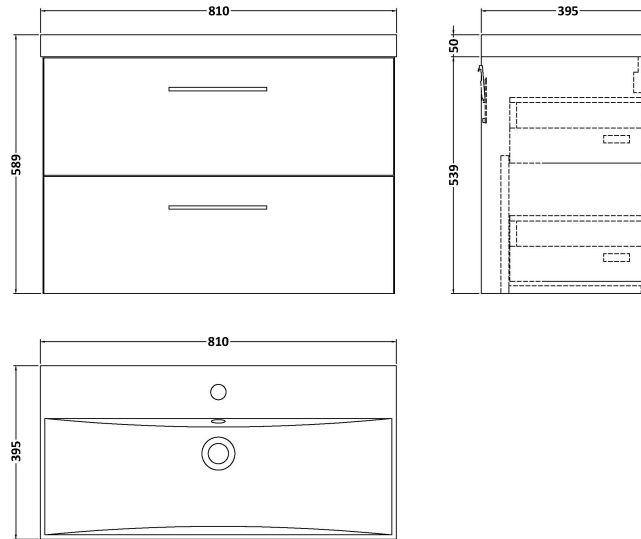

Sales Code: ARN2226D

Description: 800 Wh 2-Drawer Vanity & Basin 3

Packaging Details

Barcode: 5056678415627

Sales Code: NVF2226

Description: 800 Wh 2-Drawer Unit (365 Deep)

Product Dimensions

Height (mm):	540
Width (mm):	800
Depth (mm):	383
Nett Weight (kg):	33.5

Packaging Dimensions

Height (mm):	560
Width (mm):	820
Depth (mm):	405
Gross Weight (kg):	34

Packaging Data

Box Colour:	Brown Cardboard Box - Printed
Box Qty:	0
Label Size:	0 x 0
Label Colour:	White Label
Label Qty:	2

Outer Box Dimensions (If Applicable)

Height (mm):	
Width (mm):	
Depth (mm):	
Gross Weight (kg):	
Barcode:	5056678406052

Product Details

Country of Origin:	China
Fitting Instruction:	No
CE & UKCA:	N/A
FSC Certified Materials:	Yes
Colour:	Satin Grey
Construction Method:	Cam & Wood Dowel
Construction Type:	Rigid
Cabinet Finish:	MFC Painted Matt
Fascia Finish:	Mdf Painted Matt
Cabinet Thickness (mm):	16
Fascia Thickness (mm):	18
Drawer Included:	Yes
Drawer Type:	80mm High Metal S/C Inc Galler
No of Shelves:	0
Hinge Type:	Not Applicable
Hinge Included:	Not Applicable
Adjustable Legs:	No, Not Required
Fixings Included:	Yes
Handle Style:	Contemporary
Waste Shroud:	Yes
Handle Included:	Yes, Supplied
Handle Type:	D-Shape

Sales Code: NVM035

Description: 800 Thin Edged Basin 1Th

Product Dimensions

Height (mm):	170
Width (mm):	810
Depth (mm):	395
Nett Weight (kg):	14.5

Packaging Dimensions

Height (mm):	190
Width (mm):	830
Depth (mm):	415
Gross Weight (kg):	15