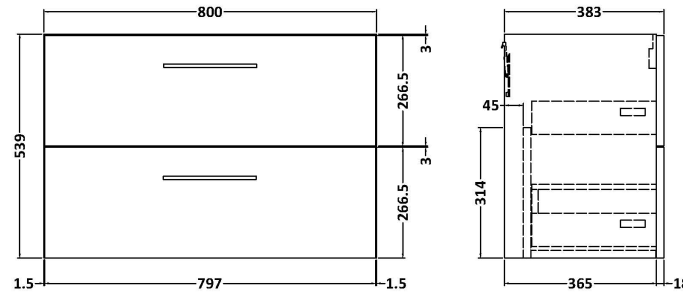

Sales Code: ARN2226D

Description: 800 Wh 2-Drawer Vanity & Basin 3

Packaging Details

Barcode: 5056678415627

Sales Code: NVF2226

Description: 800 Wh 2-Drawer Unit (365 Deep)

Product Dimensions

Height (mm):	540
Width (mm):	800
Depth (mm):	383
Nett Weight (kg):	33.5

Packaging Dimensions

Height (mm):	560
Width (mm):	820
Depth (mm):	405
Gross Weight (kg):	34

Packaging Data

Box Colour:	Brown Cardboard Box - Printed
Box Qty:	0
Label Size:	0 x 0
Label Colour:	White Label
Label Qty:	2

Sales Code: NVM035

Description: 800 Thin Edged Basin 1Th

Product Dimensions

Height (mm):	170
Width (mm):	810
Depth (mm):	395
Nett Weight (kg):	14.5

Packaging Dimensions

Height (mm):	190
Width (mm):	830
Depth (mm):	415
Gross Weight (kg):	15

Packaging Data

Box Colour:	Brown Cardboard Box
Box Qty:	1
Label Size:	100 x 50
Label Colour:	White Label
Label Qty:	2

Outer Box Dimensions (If Applicable)

Height (mm):	
Width (mm):	
Depth (mm):	
Gross Weight (kg):	
Barcode:	5056211853435