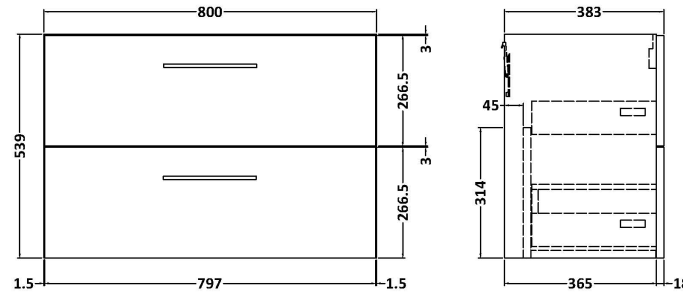

Sales Code: ARN2226LCM

Description: 800 Wh 2-Drawer Vanity & Laminate Top

Packaging Details

Barcode: 5056678455135

Sales Code: LCM800

Description: Laminate Worktop 805X390x22mm

Product Dimensions

Height (mm):	22
Width (mm):	805
Depth (mm):	390
Nett Weight (kg):	2.75

Packaging Dimensions

Height (mm):	25
Width (mm):	810
Depth (mm):	455
Gross Weight (kg):	2.75

Packaging Data

Box Colour:	Brown Cardboard Box
Box Qty:	1
Label Size:	100 x 50
Label Colour:	White Label
Label Qty:	1

Outer Box Dimensions (If Applicable)

Height (mm):	
Width (mm):	
Depth (mm):	
Gross Weight (kg):	
Barcode:	5056462624457

Product Details

Country of Origin:	United Kingdom
Fitting Instruction:	No
CE & UKCA:	N/A
FSC Certified Materials:	Yes
Colour:	Matt Carrera Marble
Construction Method:	Not Applicable
Construction Type:	Not Applicable
Cabinet Finish:	Not Applicable
Fascia Finish:	MFC Laminated
Cabinet Thickness (mm):	
Fascia Thickness (mm):	22
Drawer Included:	No
Drawer Type:	Not Applicable
No of Shelves:	0
Hinge Type:	Not Applicable
Hinge Included:	No
Adjustable Legs:	No, Not Required
Fixings Included:	No
Handle Style:	Not Applicable
Waste Shroud:	Not Applicable
Handle Included:	No
Handle Type:	Not Applicable

Sales Code: NVF2226

Description: 800 Wh 2-Drawer Unit (365 Deep)

Product Dimensions

Height (mm):	540
Width (mm):	800
Depth (mm):	383
Nett Weight (kg):	33.5

Packaging Dimensions

Height (mm):	560
Width (mm):	820
Depth (mm):	405
Gross Weight (kg):	34