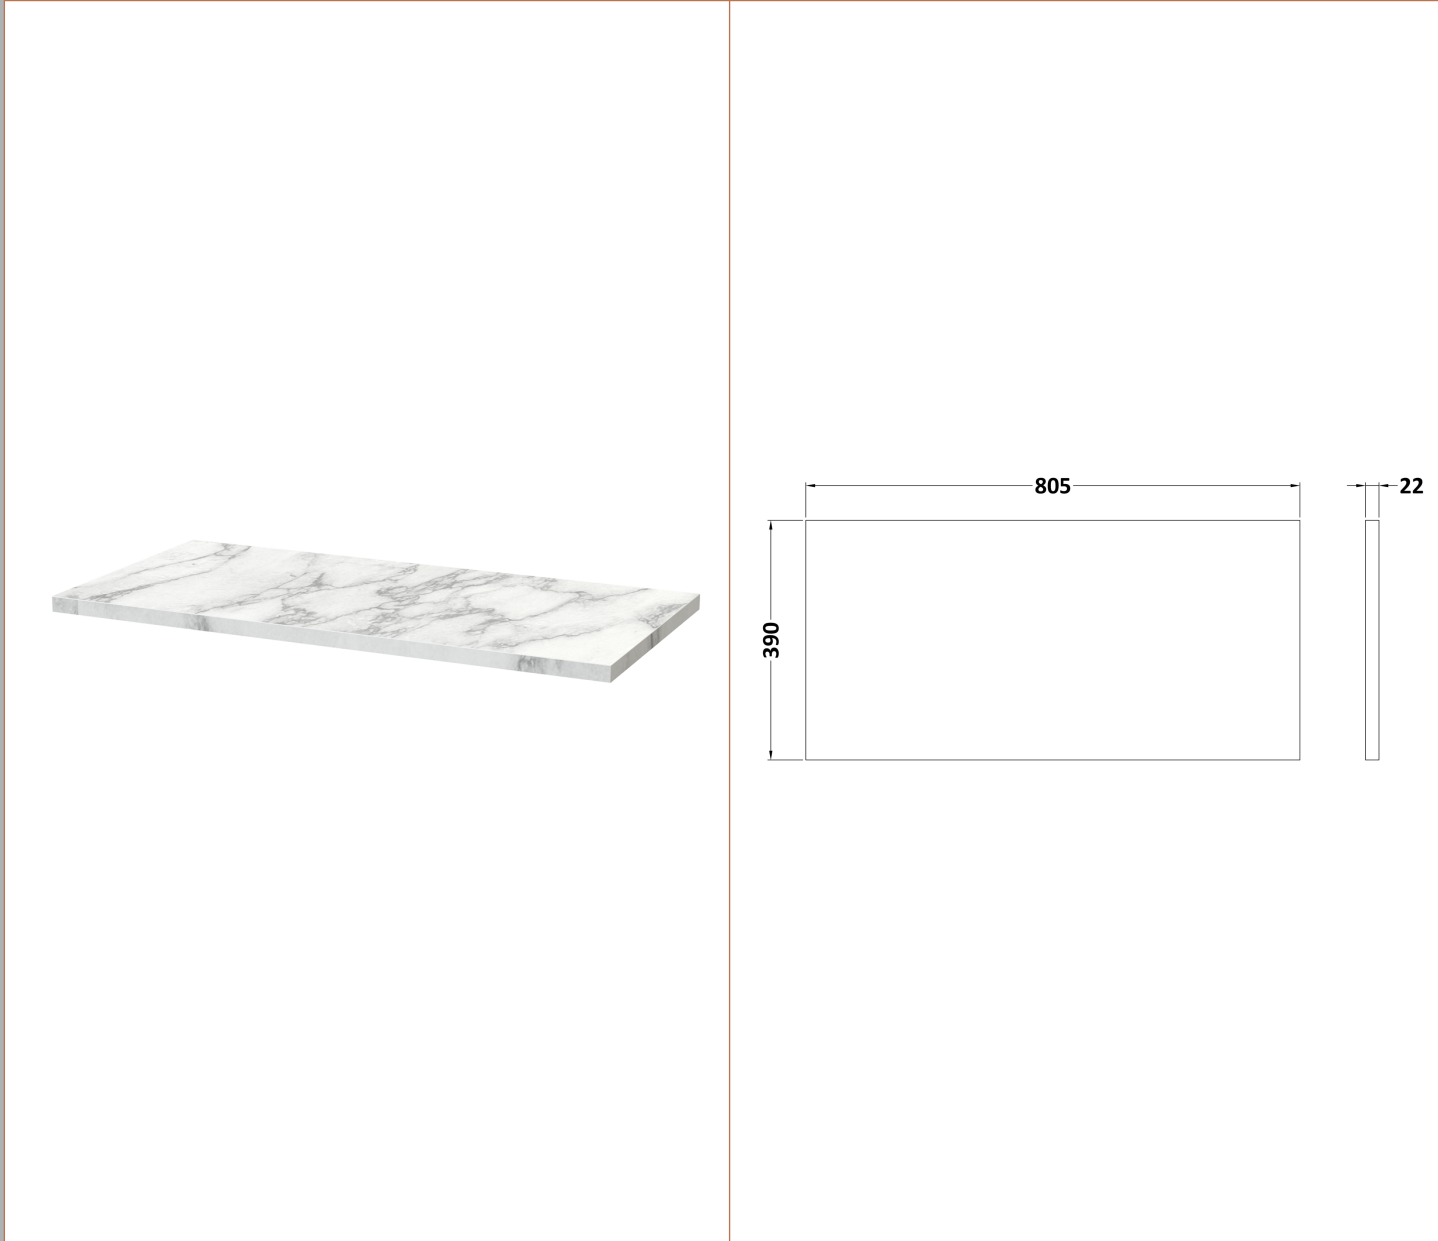

Sales Code: ARN2226LCM

Description: 800 Wh 2-Drawer Vanity & Laminate Top

Packaging Details

Barcode: 5056678455135

Sales Code: LCM800

Description: Laminate Worktop 805X390x22mm

Product Dimensions

Height (mm):	22
Width (mm):	805
Depth (mm):	390
Nett Weight (kg):	2.75

Packaging Dimensions

Height (mm):	25
Width (mm):	810
Depth (mm):	455
Gross Weight (kg):	2.75

Packaging Data

Box Colour:	Brown Cardboard Box
Box Qty:	1
Label Size:	100 x 50
Label Colour:	White Label
Label Qty:	1

Outer Box Dimensions (If Applicable)

Height (mm):	
Width (mm):	
Depth (mm):	
Gross Weight (kg):	
Barcode:	5056462624457

Product Details

Country of Origin:	United Kingdom
Fitting Instruction:	No
CE & UKCA:	N/A
FSC Certified Materials:	Yes
Colour:	Matt Carrera Marble
Construction Method:	Not Applicable
Construction Type:	Not Applicable
Cabinet Finish:	Not Applicable
Fascia Finish:	MFC Laminated
Cabinet Thickness (mm):	
Fascia Thickness (mm):	22
Drawer Included:	No
Drawer Type:	Not Applicable
No of Shelves:	0
Hinge Type:	Not Applicable
Hinge Included:	No
Adjustable Legs:	No, Not Required
Fixings Included:	No
Handle Style:	Not Applicable
Waste Shroud:	Not Applicable
Handle Included:	No
Handle Type:	Not Applicable

Sales Code: NVF2226

Description: 800 Wh 2-Drawer Unit (365 Deep)

Product Dimensions

Height (mm):	540
Width (mm):	800
Depth (mm):	383
Nett Weight (kg):	33.5

Packaging Dimensions

Height (mm):	560
Width (mm):	820
Depth (mm):	405
Gross Weight (kg):	34