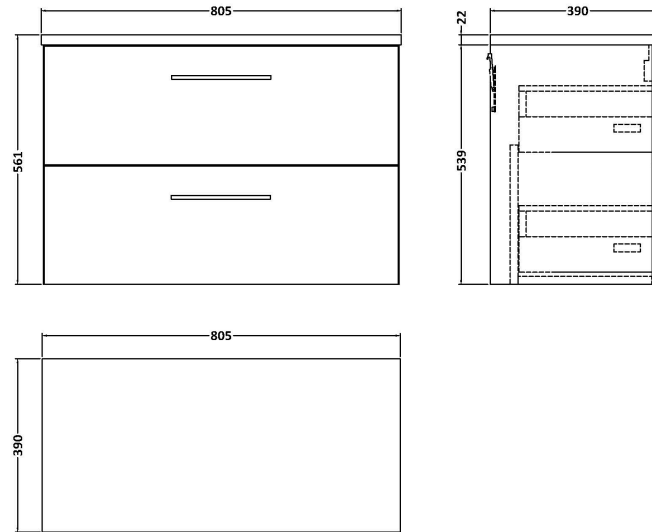

Sales Code: ARN2226LCM

Description: 800 Wh 2-Drawer Vanity & Laminate Top

Packaging Details

Barcode: 5056678455135

Sales Code: LCM800

Description: Laminate Worktop 805X390x22mm

Product Dimensions

Height (mm):	22
Width (mm):	805
Depth (mm):	390
Nett Weight (kg):	2.75

Packaging Dimensions

Height (mm):	25
Width (mm):	810
Depth (mm):	455
Gross Weight (kg):	2.75

Packaging Data

Box Colour:	Brown Cardboard Box
Box Qty:	1
Label Size:	100 x 50
Label Colour:	White Label
Label Qty:	1

Sales Code: NVF2226

Description: 800 Wh 2-Drawer Unit (365 Deep)

Product Dimensions

Height (mm):	540
Width (mm):	800
Depth (mm):	383
Nett Weight (kg):	33.5

Packaging Dimensions

Height (mm):	560
Width (mm):	820
Depth (mm):	405
Gross Weight (kg):	34

Packaging Data

Box Colour:	Brown Cardboard Box - Printed
Box Qty:	0
Label Size:	0 x 0
Label Colour:	White Label
Label Qty:	2

Outer Box Dimensions (If Applicable)

Height (mm):	
Width (mm):	
Depth (mm):	
Gross Weight (kg):	
Barcode:	5056678406052