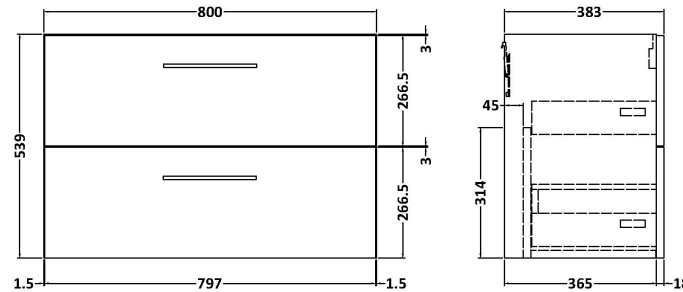

Sales Code: ARN2226W

Description: 800 Wh 2-Drawer Vanity & Worktop

Packaging Details

Barcode: 5056678415641

Sales Code: NVF2226

Description: 800 Wh 2-Drawer Unit (365 Deep)

Product Dimensions

Height (mm):	540
Width (mm):	800
Depth (mm):	383
Nett Weight (kg):	33.5

Packaging Dimensions

Height (mm):	560
Width (mm):	820
Depth (mm):	405
Gross Weight (kg):	34

Packaging Data

Box Colour:	Brown Cardboard Box - Printed
Box Qty:	0
Label Size:	0 x 0
Label Colour:	White Label
Label Qty:	2

Sales Code: MWT280

Description: 800 Worktop (805X390x18mm)

Product Dimensions

Height (mm):	18
Width (mm):	805
Depth (mm):	390
Nett Weight (kg):	3.5

Packaging Dimensions

Height (mm):	25
Width (mm):	825
Depth (mm):	410
Gross Weight (kg):	3.5

Packaging Data

Box Colour:	Brown Cardboard Box - Printed
Box Qty:	1
Label Size:	100 x 50
Label Colour:	Not Applicable
Label Qty:	0

Outer Box Dimensions (If Applicable)

Height (mm):	
Width (mm):	
Depth (mm):	
Gross Weight (kg):	
Barcode:	5056211899778