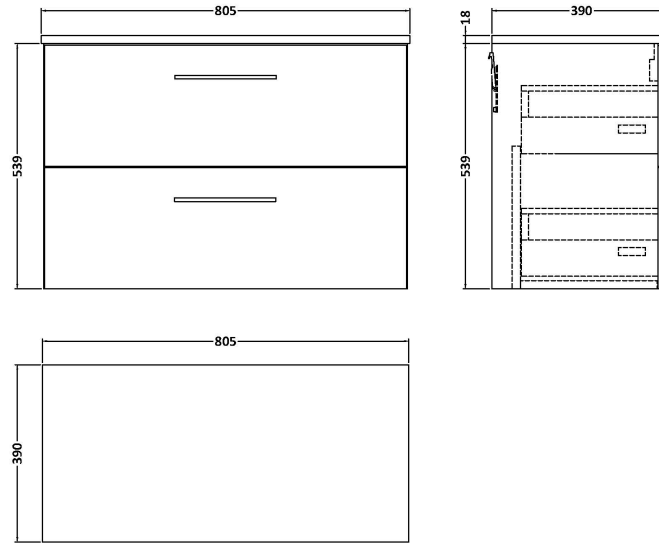

Sales Code: ARN2226W

Description: 800 Wh 2-Drawer Vanity & Worktop

Packaging Details

Barcode: 5056678415641

Sales Code: NVF2226

Description: 800 Wh 2-Drawer Unit (365 Deep)

Product Dimensions

Height (mm):	540
Width (mm):	800
Depth (mm):	383
Nett Weight (kg):	33.5

Packaging Dimensions

Height (mm):	560
Width (mm):	820
Depth (mm):	405
Gross Weight (kg):	34

Packaging Data

Box Colour:	Brown Cardboard Box - Printed
Box Qty:	0
Label Size:	0 x 0
Label Colour:	White Label
Label Qty:	2

Outer Box Dimensions (If Applicable)

Height (mm):	
Width (mm):	
Depth (mm):	
Gross Weight (kg):	
Barcode:	5056678406052

Product Details

Country of Origin:	China
Fitting Instruction:	No
CE & UKCA:	N/A
FSC Certified Materials:	Yes
Colour:	Satin Grey
Construction Method:	Cam & Wood Dowel
Construction Type:	Rigid
Cabinet Finish:	MFC Painted Matt
Fascia Finish:	Mdf Painted Matt
Cabinet Thickness (mm):	16
Fascia Thickness (mm):	18
Drawer Included:	Yes
Drawer Type:	80mm High Metal S/C Inc Galler
No of Shelves:	0
Hinge Type:	Not Applicable
Hinge Included:	Not Applicable
Adjustable Legs:	No, Not Required
Fixings Included:	Yes
Handle Style:	Contemporary
Waste Shroud:	Yes
Handle Included:	Yes, Supplied
Handle Type:	D-Shape

Sales Code: MWT280

Description: 800 Worktop (805X390x18mm)

Product Dimensions

Height (mm):	18
Width (mm):	805
Depth (mm):	390
Nett Weight (kg):	3.5

Packaging Dimensions

Height (mm):	25
Width (mm):	825
Depth (mm):	410
Gross Weight (kg):	3.5