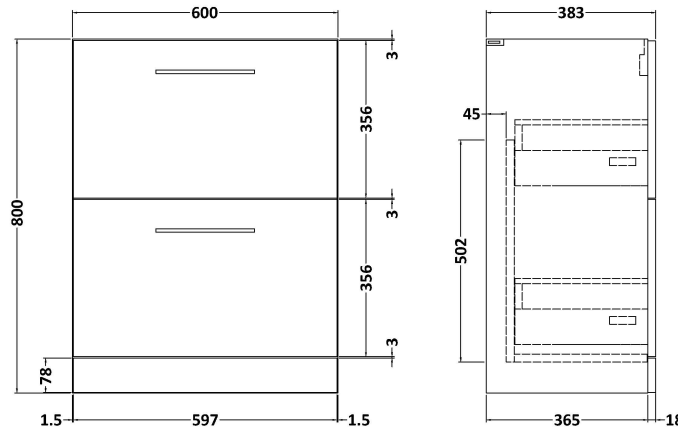

### Product Dimensions

Height (mm):	800
Width (mm):	600
Depth (mm):	383
Nett Weight (kg):	26

### Packaging Dimensions

Height (mm):	835
Width (mm):	632
Depth (mm):	391
Gross Weight (kg):	26.5

### Product Dimensions

Height (mm):	170
Width (mm):	600
Depth (mm):	390
Nett Weight (kg):	10.76

### Packaging Dimensions

Height (mm):	200
Width (mm):	400
Depth (mm):	620
Gross Weight (kg):	10.76