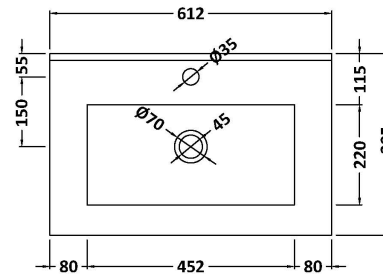

### Product Dimensions

Height (mm):	800
Width (mm):	600
Depth (mm):	383
Nett Weight (kg):	26

### Packaging Dimensions

Height (mm):	835
Width (mm):	632
Depth (mm):	391
Gross Weight (kg):	26.5

### Outer Box Dimensions (If Applicable)

Height (mm):	
Width (mm):	
Depth (mm):	
Gross Weight (kg):	
Barcode:	5056678405970

### Product Dimensions

Height (mm):	170
Width (mm):	600
Depth (mm):	390
Nett Weight (kg):	10.76