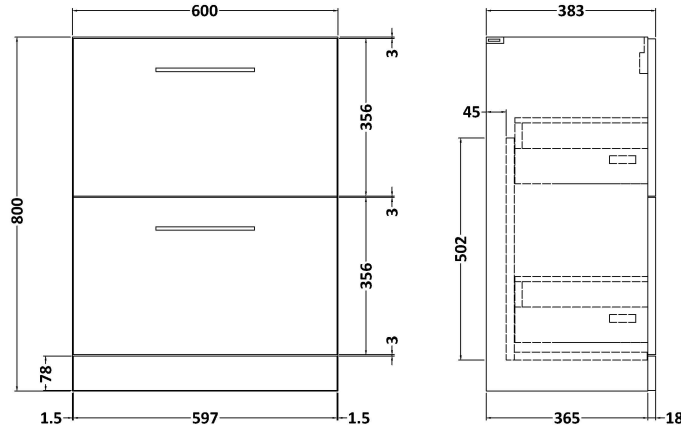

### Product Dimensions

Height (mm):	800
Width (mm):	600
Depth (mm):	383
Nett Weight (kg):	26

### Packaging Dimensions

Height (mm):	835
Width (mm):	632
Depth (mm):	391
Gross Weight (kg):	26.5

### Product Dimensions

Height (mm):	390
Width (mm):	1205
Depth (mm):	157
Nett Weight (kg):	18.12

### Packaging Dimensions

Height (mm):	100
Width (mm):	1205
Depth (mm):	400
Gross Weight (kg):	18.12