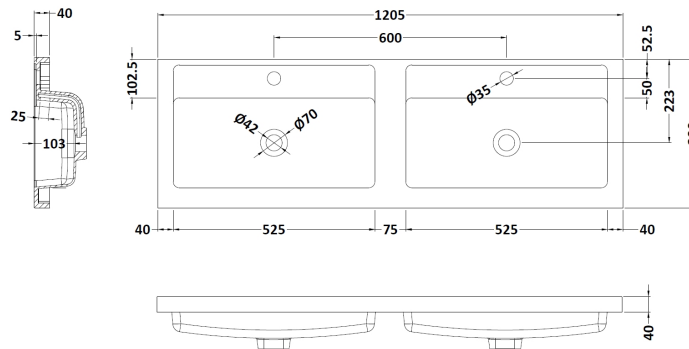

### Product Dimensions

Height (mm):	800
Width (mm):	600
Depth (mm):	383
Nett Weight (kg):	26

### Packaging Dimensions

Height (mm):	835
Width (mm):	632
Depth (mm):	391
Gross Weight (kg):	26.5

### Outer Box Dimensions (If Applicable)

Height (mm):	
Width (mm):	
Depth (mm):	
Gross Weight (kg):	
Barcode:	5056678405970

### Product Dimensions

Height (mm):	390
Width (mm):	1205
Depth (mm):	157
Nett Weight (kg):	18.12