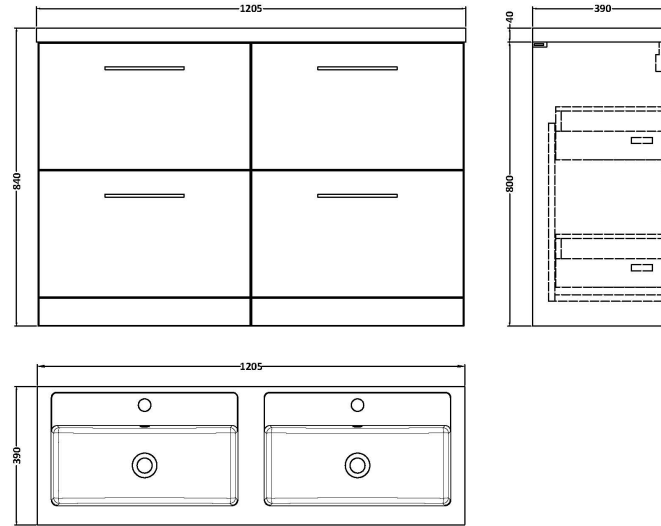

Sales Code: ARN2233C

Description: 1200 Fs 4-Drawer Vanity & Double Basin

Packaging Details

Barcode: 5056678415054