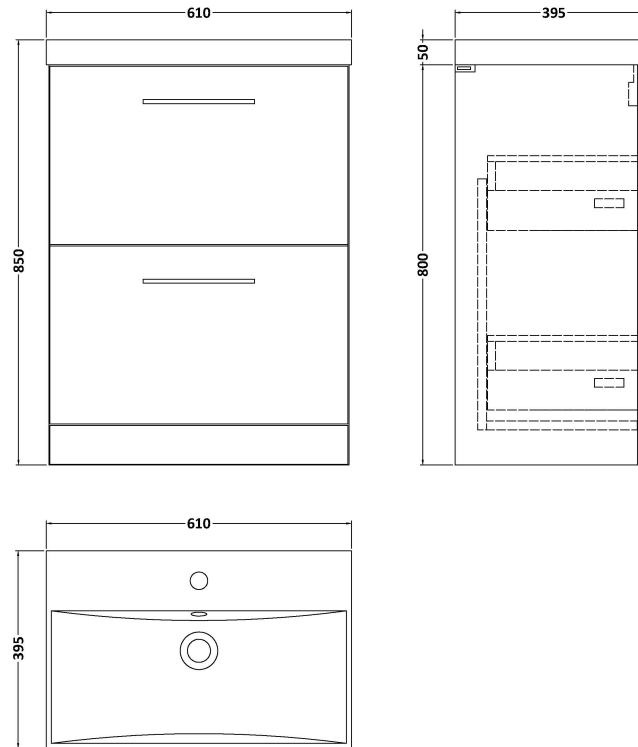

Sales Code: ARN2233D

Description: 600 Fs 2-Drawer Vanity & Basin 3

Packaging Details

Barcode: 5056678415023

Sales Code: NVF2233

Description: 600 Fs 2-Drawer Unit (365 Deep)

Product Dimensions

Height (mm):	800
Width (mm):	600
Depth (mm):	383
Nett Weight (kg):	26

Packaging Dimensions

Height (mm):	835
Width (mm):	632
Depth (mm):	391
Gross Weight (kg):	26.5

Packaging Data

Box Colour:	Brown Cardboard Box - Printed
Box Qty:	0
Label Size:	0 x 0
Label Colour:	White Label
Label Qty:	2

Outer Box Dimensions (If Applicable)

Height (mm):	
Width (mm):	
Depth (mm):	
Gross Weight (kg):	
Barcode:	5056678405970

Product Details

Country of Origin:	China
Fitting Instruction:	No
CE & UKCA:	N/A
FSC Certified Materials:	Yes
Colour:	Satin Grey
Construction Method:	Cam & Wood Dowel
Construction Type:	Rigid
Cabinet Finish:	MFC Painted Matt
Fascia Finish:	Mdf Painted Matt
Cabinet Thickness (mm):	16
Fascia Thickness (mm):	18
Drawer Included:	Yes
Drawer Type:	80mm High Metal S/C Inc Galler
No of Shelves:	0
Hinge Type:	Not Applicable
Hinge Included:	Not Applicable
Adjustable Legs:	No, Not Required
Fixings Included:	Yes
Handle Style:	Contemporary
Waste Shroud:	Yes
Handle Included:	Yes, Supplied
Handle Type:	D-Shape

Sales Code: NVM033

Description: 600 Thin Edged Basin 1Th

Product Dimensions

Height (mm):	170
Width (mm):	610
Depth (mm):	395
Nett Weight (kg):	11

Packaging Dimensions

Height (mm):	190
Width (mm):	630
Depth (mm):	415
Gross Weight (kg):	11.5