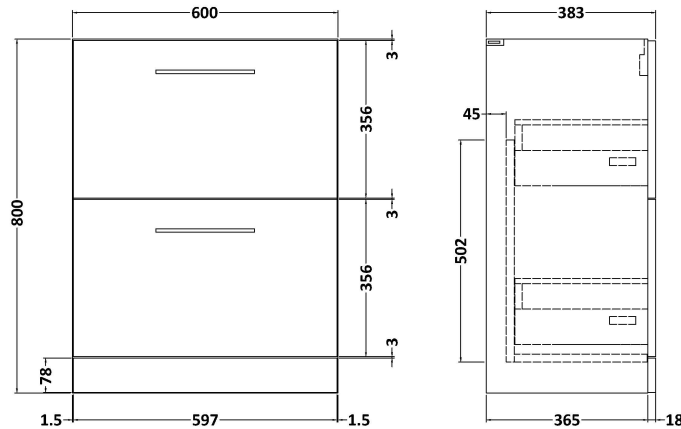

Sales Code: ARN2233D

Description: 600 Fs 2-Drawer Vanity & Basin 3

Packaging Details

Barcode: 5056678415023

Sales Code: NVF2233

Description: 600 Fs 2-Drawer Unit (365 Deep)

Product Dimensions

Height (mm):	800
Width (mm):	600
Depth (mm):	383
Nett Weight (kg):	26

Packaging Dimensions

Height (mm):	835
Width (mm):	632
Depth (mm):	391
Gross Weight (kg):	26.5

Packaging Data

Box Colour:	Brown Cardboard Box - Printed
Box Qty:	0
Label Size:	0 x 0
Label Colour:	White Label
Label Qty:	2

Sales Code: NVM033

Description: 600 Thin Edged Basin 1Th

Product Dimensions

Height (mm):	170
Width (mm):	610
Depth (mm):	395
Nett Weight (kg):	11

Packaging Dimensions

Height (mm):	190
Width (mm):	630
Depth (mm):	415
Gross Weight (kg):	11.5

Packaging Data

Box Colour:	Brown Cardboard Box - Printed
Box Qty:	1
Label Size:	100 x 50
Label Colour:	White Label
Label Qty:	2

Outer Box Dimensions (If Applicable)

Height (mm):	
Width (mm):	
Depth (mm):	
Gross Weight (kg):	
Barcode:	5056211853428