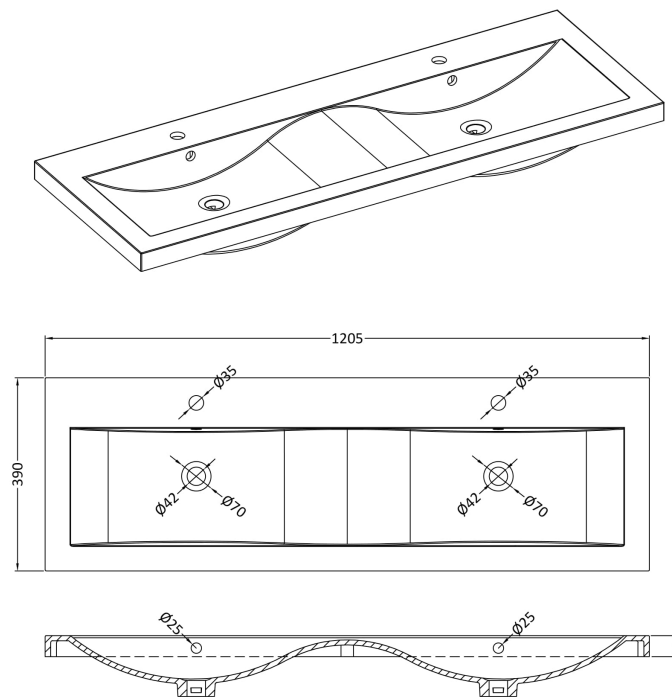

Sales Code: ARN2233F

Description: 1200 Fs 4-Drawer Vanity & Double Basin

Packaging Details

Barcode: 5056678415047

Sales Code: NVF2233

Description: 600 Fs 2-Drawer Unit (365 Deep)

Product Dimensions

Height (mm):	800
Width (mm):	600
Depth (mm):	383
Nett Weight (kg):	26

Packaging Dimensions

Height (mm):	835
Width (mm):	632
Depth (mm):	391
Gross Weight (kg):	26.5

Packaging Data

Box Colour:	Brown Cardboard Box - Printed
Box Qty:	0
Label Size:	0 x 0
Label Colour:	White Label
Label Qty:	2

Outer Box Dimensions (If Applicable)

Height (mm):	
Width (mm):	
Depth (mm):	
Gross Weight (kg):	
Barcode:	5056678405970

Product Details

Country of Origin:	China
Fitting Instruction:	No
CE & UKCA:	N/A
FSC Certified Materials:	Yes
Colour:	Satin Grey
Construction Method:	Cam & Wood Dowel
Construction Type:	Rigid
Cabinet Finish:	MFC Painted Matt
Fascia Finish:	Mdf Painted Matt
Cabinet Thickness (mm):	16
Fascia Thickness (mm):	18
Drawer Included:	Yes
Drawer Type:	80mm High Metal S/C Inc Galler
No of Shelves:	0
Hinge Type:	Not Applicable
Hinge Included:	Not Applicable
Adjustable Legs:	No, Not Required
Fixings Included:	Yes
Handle Style:	Contemporary
Waste Shroud:	Yes
Handle Included:	Yes, Supplied
Handle Type:	D-Shape

Sales Code: CBM424

Description: Double Ceramic Basin 1208X392

Product Dimensions

Height (mm):	390
Width (mm):	1205
Depth (mm):	175
Nett Weight (kg):	27

Packaging Dimensions

Height (mm):	205
Width (mm):	1270
Depth (mm):	510
Gross Weight (kg):	27