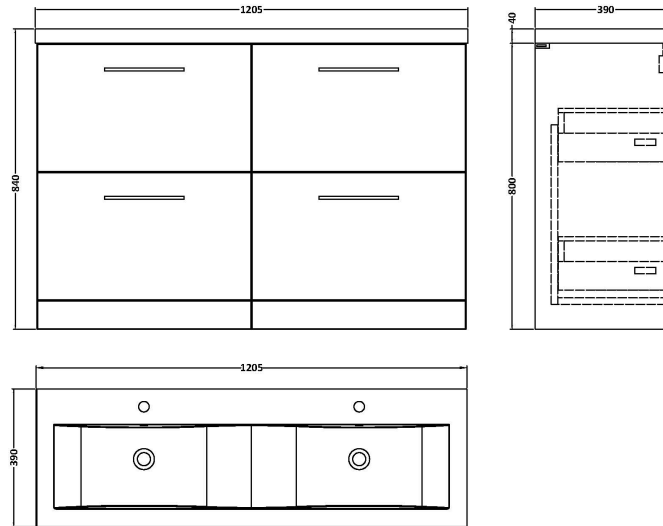

Sales Code: ARN2233F

Description: 1200 Fs 4-Drawer Vanity & Double Basin

Packaging Details

Barcode: 5056678415047

Sales Code: NVF2233

Description: 600 Fs 2-Drawer Unit (365 Deep)

Product Dimensions

Height (mm):	800
Width (mm):	600
Depth (mm):	383
Nett Weight (kg):	26

Packaging Dimensions

Height (mm):	835
Width (mm):	632
Depth (mm):	391
Gross Weight (kg):	26.5

Packaging Data

Box Colour:	Brown Cardboard Box - Printed
Box Qty:	0
Label Size:	0 x 0
Label Colour:	White Label
Label Qty:	2

Outer Box Dimensions (If Applicable)

Height (mm):	
Width (mm):	
Depth (mm):	
Gross Weight (kg):	
Barcode:	5056678405970

Product Details

Country of Origin:	China
Fitting Instruction:	No
CE & UKCA:	N/A
FSC Certified Materials:	Yes
Colour:	Satin Grey
Construction Method:	Cam & Wood Dowel
Construction Type:	Rigid
Cabinet Finish:	MFC Painted Matt
Fascia Finish:	Mdf Painted Matt
Cabinet Thickness (mm):	16
Fascia Thickness (mm):	18
Drawer Included:	Yes
Drawer Type:	80mm High Metal S/C Inc Galler
No of Shelves:	0
Hinge Type:	Not Applicable
Hinge Included:	Not Applicable
Adjustable Legs:	No, Not Required
Fixings Included:	Yes
Handle Style:	Contemporary
Waste Shroud:	Yes
Handle Included:	Yes, Supplied
Handle Type:	D-Shape

Sales Code: CBM424

Description: Double Ceramic Basin 1208X392

Product Dimensions

Height (mm):	390
Width (mm):	1205
Depth (mm):	175
Nett Weight (kg):	27

Packaging Dimensions

Height (mm):	205
Width (mm):	1270
Depth (mm):	510
Gross Weight (kg):	27