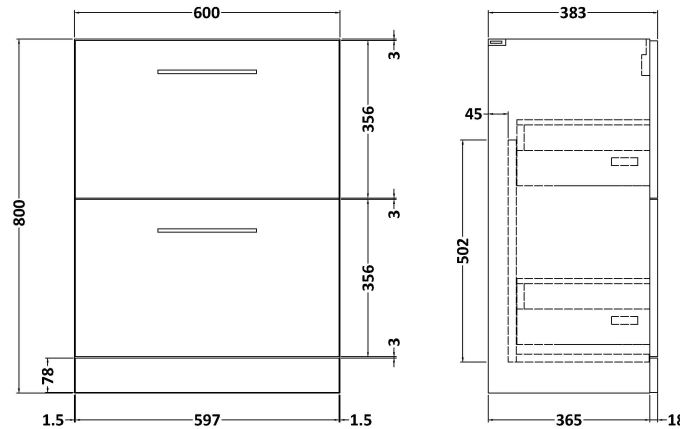

Sales Code: ARN2233F

Description: 1200 Fs 4-Drawer Vanity & Double Basin

Packaging Details

Barcode: 5056678415047

Sales Code: NVF2233

Description: 600 Fs 2-Drawer Unit (365 Deep)

Product Dimensions

Height (mm):	800
Width (mm):	600
Depth (mm):	383
Nett Weight (kg):	26

Packaging Dimensions

Height (mm):	835
Width (mm):	632
Depth (mm):	391
Gross Weight (kg):	26.5

Packaging Data

Box Colour:	Brown Cardboard Box - Printed
Box Qty:	0
Label Size:	0 x 0
Label Colour:	White Label
Label Qty:	2

Sales Code: CBM424

Description: Double Ceramic Basin 1208X392

Product Dimensions

Height (mm):	390
Width (mm):	1205
Depth (mm):	175
Nett Weight (kg):	27

Packaging Dimensions

Height (mm):	205
Width (mm):	1270
Depth (mm):	510
Gross Weight (kg):	27

Packaging Data

Box Colour:	Brown Cardboard Box - Printed
Box Qty:	1
Label Size:	100 x 50
Label Colour:	White Label
Label Qty:	2

Outer Box Dimensions (If Applicable)

Height (mm):	
Width (mm):	
Depth (mm):	
Gross Weight (kg):	
Barcode:	5056211875826