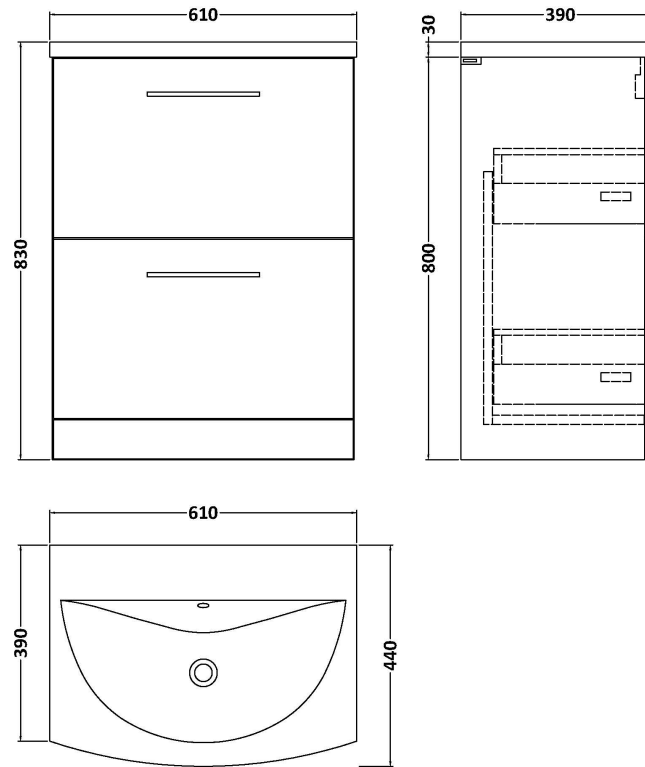

Sales Code: ARN2233G

Description: 600 Fs 2-Drawer Vanity & Basin 4

Packaging Details

Barcode: 5056678415030

Sales Code: NVF2233

Description: 600 Fs 2-Drawer Unit (365 Deep)

Product Dimensions

Height (mm):	800
Width (mm):	600
Depth (mm):	383
Nett Weight (kg):	26

Packaging Dimensions

Height (mm):	835
Width (mm):	632
Depth (mm):	391
Gross Weight (kg):	26.5

Packaging Data

Box Colour:	Brown Cardboard Box - Printed
Box Qty:	0
Label Size:	0 x 0
Label Colour:	White Label
Label Qty:	2

Outer Box Dimensions (If Applicable)

Height (mm):	
Width (mm):	
Depth (mm):	
Gross Weight (kg):	
Barcode:	5056678405970

Product Details

Country of Origin:	China
Fitting Instruction:	No
CE & UKCA:	N/A
FSC Certified Materials:	Yes
Colour:	Satin Grey
Construction Method:	Cam & Wood Dowel
Construction Type:	Rigid
Cabinet Finish:	MFC Painted Matt
Fascia Finish:	Mdf Painted Matt
Cabinet Thickness (mm):	16
Fascia Thickness (mm):	18
Drawer Included:	Yes
Drawer Type:	80mm High Metal S/C Inc Galler
No of Shelves:	0
Hinge Type:	Not Applicable
Hinge Included:	Not Applicable
Adjustable Legs:	No, Not Required
Fixings Included:	Yes
Handle Style:	Contemporary
Waste Shroud:	Yes
Handle Included:	Yes, Supplied
Handle Type:	D-Shape

Sales Code: NVM043

Description: 600 Curved Basin 1Th

Product Dimensions

Height (mm):	160
Width (mm):	610
Depth (mm):	440
Nett Weight (kg):	11

Packaging Dimensions

Height (mm):	190
Width (mm):	630
Depth (mm):	415
Gross Weight (kg):	11.5