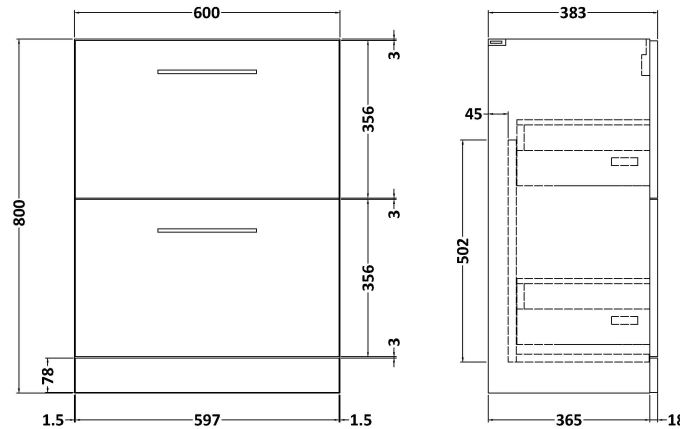

Sales Code: ARN2233G

Description: 600 Fs 2-Drawer Vanity & Basin 4

Packaging Details

Barcode: 5056678415030

Sales Code: NVF2233

Description: 600 Fs 2-Drawer Unit (365 Deep)

Product Dimensions

Height (mm):	800
Width (mm):	600
Depth (mm):	383
Nett Weight (kg):	26

Packaging Dimensions

Height (mm):	835
Width (mm):	632
Depth (mm):	391
Gross Weight (kg):	26.5

Packaging Data

Box Colour:	Brown Cardboard Box - Printed
Box Qty:	0
Label Size:	0 x 0
Label Colour:	White Label
Label Qty:	2

Sales Code: NVM043

Description: 600 Curved Basin 1Th

Product Dimensions

Height (mm):	160
Width (mm):	610
Depth (mm):	440
Nett Weight (kg):	11

Packaging Dimensions

Height (mm):	190
Width (mm):	630
Depth (mm):	415
Gross Weight (kg):	11.5

Packaging Data

Box Colour:	Brown Cardboard Box - Printed
Box Qty:	1
Label Size:	100 x 50
Label Colour:	White Label
Label Qty:	2

Outer Box Dimensions (If Applicable)

Height (mm):	
Width (mm):	
Depth (mm):	
Gross Weight (kg):	
Barcode:	5056462620961