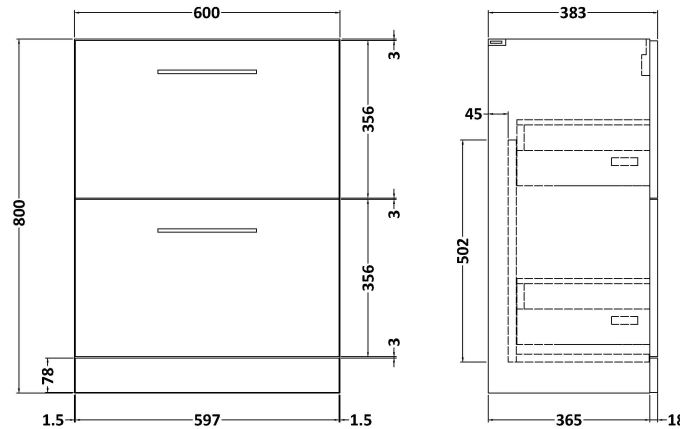

Sales Code: ARN2233W2

Description: 1200 Fs 4-Drawer Vanity & Worktop

Packaging Details

Barcode: 5056678415061

Sales Code: NVF2233

Description: 600 Fs 2-Drawer Unit (365 Deep)

Product Dimensions

Height (mm):	800
Width (mm):	600
Depth (mm):	383
Nett Weight (kg):	26

Packaging Dimensions

Height (mm):	835
Width (mm):	632
Depth (mm):	391
Gross Weight (kg):	26.5

Packaging Data

Box Colour:	Brown Cardboard Box - Printed
Box Qty:	0
Label Size:	0 x 0
Label Colour:	White Label
Label Qty:	2

Outer Box Dimensions (If Applicable)

Height (mm):	
Width (mm):	
Depth (mm):	
Gross Weight (kg):	
Barcode:	5056678405970

Product Details

Country of Origin:	China
Fitting Instruction:	No
CE & UKCA:	N/A
FSC Certified Materials:	Yes
Colour:	Satin Grey
Construction Method:	Cam & Wood Dowel
Construction Type:	Rigid
Cabinet Finish:	MFC Painted Matt
Fascia Finish:	Mdf Painted Matt
Cabinet Thickness (mm):	16
Fascia Thickness (mm):	18
Drawer Included:	Yes
Drawer Type:	80mm High Metal S/C Inc Galler
No of Shelves:	0
Hinge Type:	Not Applicable
Hinge Included:	Not Applicable
Adjustable Legs:	No, Not Required
Fixings Included:	Yes
Handle Style:	Contemporary
Waste Shroud:	Yes
Handle Included:	Yes, Supplied
Handle Type:	D-Shape

Sales Code: MWT220

Description: 1200 Worktop (1205X390x18mm)

Product Dimensions

Height (mm):	18
Width (mm):	1205
Depth (mm):	390
Nett Weight (kg):	5

Packaging Dimensions

Height (mm):	25
Width (mm):	1225
Depth (mm):	410
Gross Weight (kg):	5