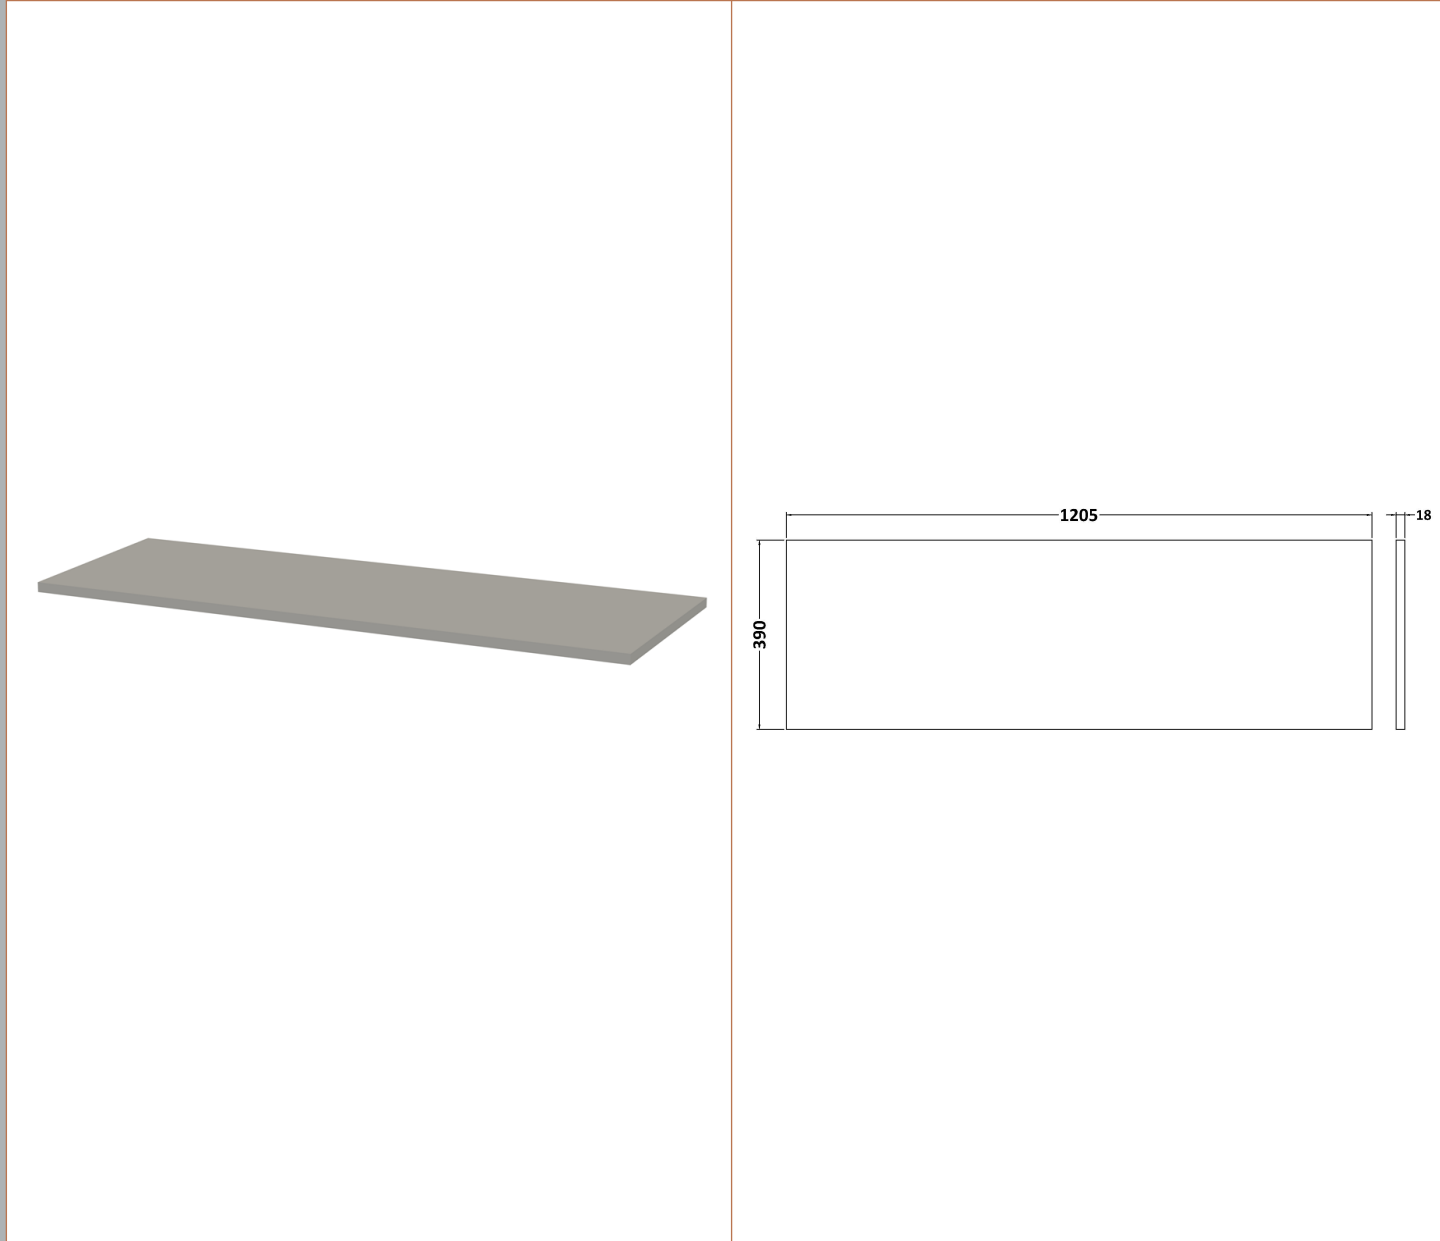

Sales Code: ARN2233W2

Description: 1200 Fs 4-Drawer Vanity & Worktop

Packaging Details

Barcode: 5056678415061

Sales Code: NVF2233

Description: 600 Fs 2-Drawer Unit (365 Deep)

Product Dimensions

Height (mm):	800
Width (mm):	600
Depth (mm):	383
Nett Weight (kg):	26

Outer Box Dimensions (If Applicable)

Height (mm):	
Width (mm):	
Depth (mm):	
Gross Weight (kg):	
Barcode:	5056678405970

Product Details

Country of Origin:	China
Fitting Instruction:	No
CE & UKCA:	N/A
FSC Certified Materials:	Yes
Colour:	Satin Grey
Construction Method:	Cam & Wood Dowel
Construction Type:	Rigid
Cabinet Finish:	MFC Painted Matt
Fascia Finish:	Mdf Painted Matt
Cabinet Thickness (mm):	16
Fascia Thickness (mm):	18
Drawer Included:	Yes
Drawer Type:	80mm High Metal S/C Inc Galler
No of Shelves:	0
Hinge Type:	Not Applicable
Hinge Included:	Not Applicable
Adjustable Legs:	No, Not Required
Fixings Included:	Yes
Handle Style:	Contemporary
Waste Shroud:	Yes
Handle Included:	Yes, Supplied
Handle Type:	D-Shape

Sales Code: MWT220

Description: 1200 Worktop (1205X390x18mm)

Product Dimensions

Height (mm):	18
Width (mm):	1205
Depth (mm):	390
Nett Weight (kg):	5

Packaging Dimensions

Height (mm):	25
Width (mm):	1225
Depth (mm):	410
Gross Weight (kg):	5