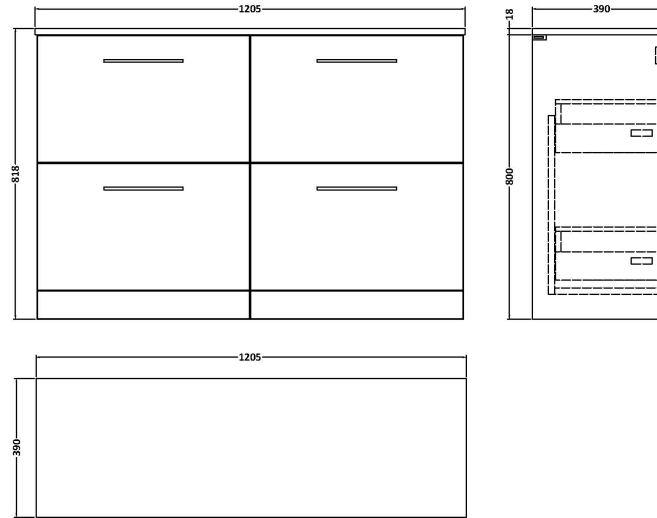

Sales Code: ARN2233W2

Description: 1200 Fs 4-Drawer Vanity & Worktop

Packaging Details

Barcode: 5056678415061

Sales Code: NVF2233

Description: 600 Fs 2-Drawer Unit (365 Deep)

Product Dimensions

Height (mm):	800
Width (mm):	600
Depth (mm):	383
Nett Weight (kg):	26

Packaging Dimensions

Height (mm):	835
Width (mm):	632
Depth (mm):	391
Gross Weight (kg):	26.5

Packaging Data

Box Colour:	Brown Cardboard Box - Printed
Box Qty:	0
Label Size:	0 x 0
Label Colour:	White Label
Label Qty:	2

Outer Box Dimensions (If Applicable)

Height (mm):	
Width (mm):	
Depth (mm):	
Gross Weight (kg):	
Barcode:	5056678405970

Product Details

Country of Origin:	China
Fitting Instruction:	No
CE & UKCA:	N/A
FSC Certified Materials:	Yes
Colour:	Satin Grey
Construction Method:	Cam & Wood Dowel
Construction Type:	Rigid
Cabinet Finish:	MFC Painted Matt
Fascia Finish:	Mdf Painted Matt
Cabinet Thickness (mm):	16
Fascia Thickness (mm):	18
Drawer Included:	Yes
Drawer Type:	80mm High Metal S/C Inc Galler
No of Shelves:	0
Hinge Type:	Not Applicable
Hinge Included:	Not Applicable
Adjustable Legs:	No, Not Required
Fixings Included:	Yes
Handle Style:	Contemporary
Waste Shroud:	Yes
Handle Included:	Yes, Supplied
Handle Type:	D-Shape

Sales Code: MWT220

Description: 1200 Worktop (1205X390x18mm)

Product Dimensions

Height (mm):	18
Width (mm):	1205
Depth (mm):	390
Nett Weight (kg):	5

Packaging Dimensions

Height (mm):	25
Width (mm):	1225
Depth (mm):	410
Gross Weight (kg):	5