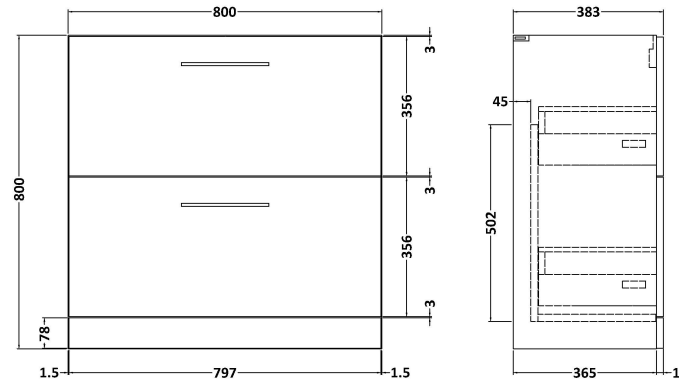

### Product Dimensions

Height (mm):	800
Width (mm):	800
Depth (mm):	383
Nett Weight (kg):	31.5

### Packaging Dimensions

Height (mm):	835
Width (mm):	832
Depth (mm):	391
Gross Weight (kg):	32

### Product Dimensions

Height (mm):	180
Width (mm):	810
Depth (mm):	390
Nett Weight (kg):	15

### Packaging Dimensions

Height (mm):	210
Width (mm):	410
Depth (mm):	830
Gross Weight (kg):	15