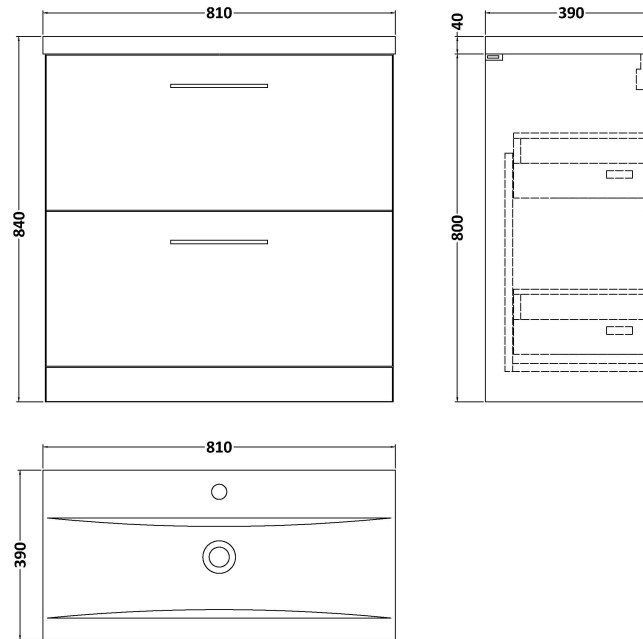

Sales Code: ARN2235A

Description: 800 Fs 2-Drawer Vanity & Basin 1

Packaging Details

Barcode: 5056678415115