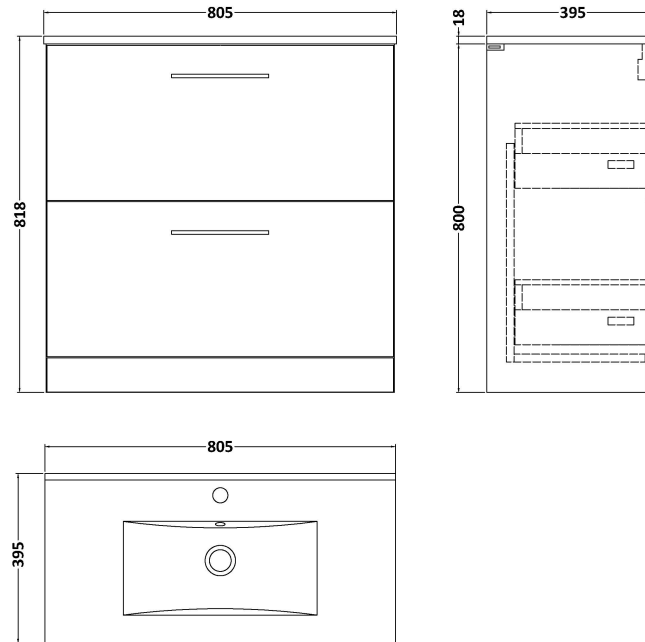

Sales Code: ARN2235B

Description: 800 Fs 2-Drawer Vanity & Basin 2

Packaging Details

Barcode: 5056678415122

Sales Code: NVF2235

Description: 800 Fs 2-Drawer Unit (365 Deep)

Product Dimensions

Height (mm):	800
Width (mm):	800
Depth (mm):	383
Nett Weight (kg):	31.5

Packaging Dimensions

Height (mm):	835
Width (mm):	832
Depth (mm):	391
Gross Weight (kg):	32

Packaging Data

Box Colour:	Brown Cardboard Box - Printed
Box Qty:	0
Label Size:	0 x 0
Label Colour:	White Label
Label Qty:	2

Sales Code: NVM005

Description: Minimalist Basin 800mm

Product Dimensions

Height (mm):	170
Width (mm):	800
Depth (mm):	390
Nett Weight (kg):	16.9

Packaging Dimensions

Height (mm):	400
Width (mm):	820
Depth (mm):	200
Gross Weight (kg):	16.9

Packaging Data

Box Colour:	Brown Cardboard Box - Printed
Box Qty:	1
Label Size:	100 x 50
Label Colour:	White Label
Label Qty:	2

Outer Box Dimensions (If Applicable)

Height (mm):	
Width (mm):	
Depth (mm):	
Gross Weight (kg):	
Barcode:	5055146194675