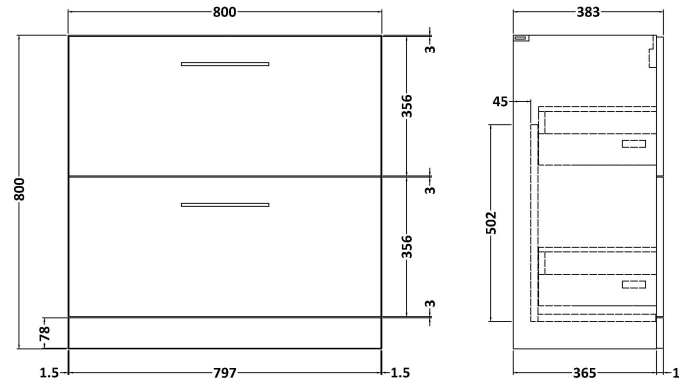

Sales Code: ARN2235B

Description: 800 Fs 2-Drawer Vanity & Basin 2

Packaging Details

Barcode: 5056678415122

Sales Code: NVF2235

Description: 800 Fs 2-Drawer Unit (365 Deep)

Product Dimensions

Height (mm):	800
Width (mm):	800
Depth (mm):	383
Nett Weight (kg):	31.5

Packaging Dimensions

Height (mm):	835
Width (mm):	832
Depth (mm):	391
Gross Weight (kg):	32

Packaging Data

Box Colour:	Brown Cardboard Box - Printed
Box Qty:	0
Label Size:	0 x 0
Label Colour:	White Label
Label Qty:	2

Sales Code: NVM005

Description: Minimalist Basin 800mm

Product Dimensions

Height (mm):	170
Width (mm):	800
Depth (mm):	390
Nett Weight (kg):	16.9

Packaging Dimensions

Height (mm):	400
Width (mm):	820
Depth (mm):	200
Gross Weight (kg):	16.9

Packaging Data

Box Colour:	Brown Cardboard Box - Printed
Box Qty:	1
Label Size:	100 x 50
Label Colour:	White Label
Label Qty:	2

Outer Box Dimensions (If Applicable)

Height (mm):	
Width (mm):	
Depth (mm):	
Gross Weight (kg):	
Barcode:	5055146194675