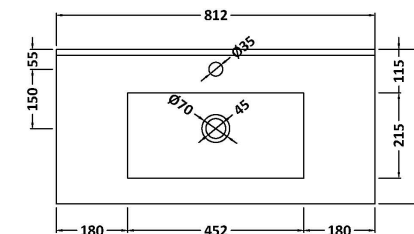

Packaging Dimensions

Height (mm):	835
Width (mm):	832
Depth (mm):	391
Gross Weight (kg):	32

Packaging Data

Box Colour:	Brown Cardboard Box - Printed
Box Qty:	0
Label Size:	0 x 0
Label Colour:	White Label
Label Qty:	2

Outer Box Dimensions (If Applicable)

Height (mm):	
Width (mm):	
Depth (mm):	
Gross Weight (kg):	
Barcode:	5056678405994

Product Details

Country of Origin:	China
Fitting Instruction:	No
CE & UKCA:	N/A
FSC Certified Materials:	Yes
Colour:	Satin Grey
Construction Method:	Cam & Wood Dowel
Construction Type:	Rigid
Cabinet Finish:	MFC Painted Matt
Fascia Finish:	Mdf Painted Matt
Cabinet Thickness (mm):	16
Fascia Thickness (mm):	18
Drawer Included:	Yes
Drawer Type:	80mm High Metal S/C Inc Galler
No of Shelves:	0
Hinge Type:	Not Applicable
Hinge Included:	Not Applicable
Adjustable Legs:	No, Not Required
Fixings Included:	Yes
Handle Style:	Contemporary
Waste Shroud:	Yes
Handle Included:	Yes, Supplied
Handle Type:	D-Shape

Sales Code: NVM005

Description: Minimalist Basin 800mm

Product Dimensions

Height (mm):	170
Width (mm):	800
Depth (mm):	390
Nett Weight (kg):	16.9

Packaging Dimensions

Height (mm):	400
Width (mm):	820
Depth (mm):	200
Gross Weight (kg):	16.9

Packaging Data

Box Colour:	Brown Cardboard Box - Printed
Box Qty:	1
Label Size:	100 x 50
Label Colour:	White Label
Label Qty:	2

Outer Box Dimensions (If Applicable)

Height (mm):	
Width (mm):	
Depth (mm):	
Gross Weight (kg):	
Barcode:	5055146194675