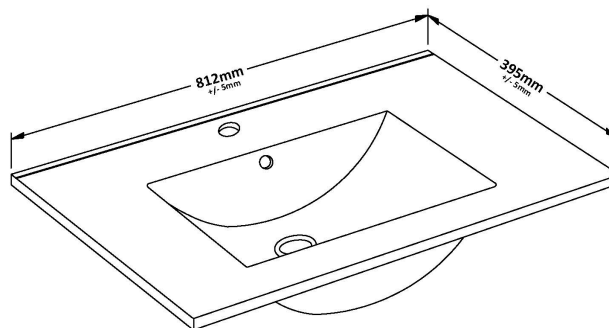

Packaging Dimensions

Height (mm):	835
Width (mm):	832
Depth (mm):	391
Gross Weight (kg):	32

Packaging Data

Box Colour:	Brown Cardboard Box - Printed
Box Qty:	0
Label Size:	0 x 0
Label Colour:	White Label
Label Qty:	2

Outer Box Dimensions (If Applicable)

Height (mm):	
Width (mm):	
Depth (mm):	
Gross Weight (kg):	
Barcode:	5056678405994

Product Details

Country of Origin:	China
Fitting Instruction:	No
CE & UKCA:	N/A
FSC Certified Materials:	Yes
Colour:	Satin Grey
Construction Method:	Cam & Wood Dowel
Construction Type:	Rigid
Cabinet Finish:	MFC Painted Matt
Fascia Finish:	Mdf Painted Matt
Cabinet Thickness (mm):	16
Fascia Thickness (mm):	18
Drawer Included:	Yes
Drawer Type:	80mm High Metal S/C Inc Galler
No of Shelves:	0
Hinge Type:	Not Applicable
Hinge Included:	Not Applicable
Adjustable Legs:	No, Not Required
Fixings Included:	Yes
Handle Style:	Contemporary
Waste Shroud:	Yes
Handle Included:	Yes, Supplied
Handle Type:	D-Shape

Sales Code: NVM005

Description: Minimalist Basin 800mm

Product Dimensions

Height (mm):	170
Width (mm):	800
Depth (mm):	390
Nett Weight (kg):	16.9

Packaging Dimensions

Height (mm):	400
Width (mm):	820
Depth (mm):	200
Gross Weight (kg):	16.9

Packaging Data

Box Colour:	Brown Cardboard Box - Printed
Box Qty:	1
Label Size:	100 x 50
Label Colour:	White Label
Label Qty:	2

Outer Box Dimensions (If Applicable)

Height (mm):	
Width (mm):	
Depth (mm):	
Gross Weight (kg):	
Barcode:	5055146194675