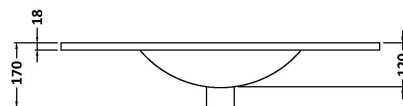

Sales Code: ARN2235B

Description: 800 Fs 2-Drawer Vanity & Basin 2

Packaging Details

Barcode: 5056678415122

Sales Code: NVF2235

Description: 800 Fs 2-Drawer Unit (365 Deep)

Product Dimensions

Height (mm):	800
Width (mm):	800
Depth (mm):	383
Nett Weight (kg):	31.5

Packaging Dimensions

Height (mm):	835
Width (mm):	832
Depth (mm):	391
Gross Weight (kg):	32

Packaging Data

Box Colour:	Brown Cardboard Box - Printed
Box Qty:	0
Label Size:	0 x 0
Label Colour:	White Label
Label Qty:	2

Outer Box Dimensions (If Applicable)

Height (mm):	
Width (mm):	
Depth (mm):	
Gross Weight (kg):	
Barcode:	5056678405994

Product Details

Country of Origin:	China
Fitting Instruction:	No
CE & UKCA:	N/A
FSC Certified Materials:	Yes
Colour:	Satin Grey
Construction Method:	Cam & Wood Dowel
Construction Type:	Rigid
Cabinet Finish:	MFC Painted Matt
Fascia Finish:	Mdf Painted Matt
Cabinet Thickness (mm):	16
Fascia Thickness (mm):	18
Drawer Included:	Yes
Drawer Type:	80mm High Metal S/C Inc Galler
No of Shelves:	0
Hinge Type:	Not Applicable
Hinge Included:	Not Applicable
Adjustable Legs:	No, Not Required
Fixings Included:	Yes
Handle Style:	Contemporary
Waste Shroud:	Yes
Handle Included:	Yes, Supplied
Handle Type:	D-Shape

Sales Code: NVM005

Description: Minimalist Basin 800mm

Product Dimensions

Height (mm):	170
Width (mm):	800
Depth (mm):	390
Nett Weight (kg):	16.9

Packaging Dimensions

Height (mm):	400
Width (mm):	820
Depth (mm):	200
Gross Weight (kg):	16.9