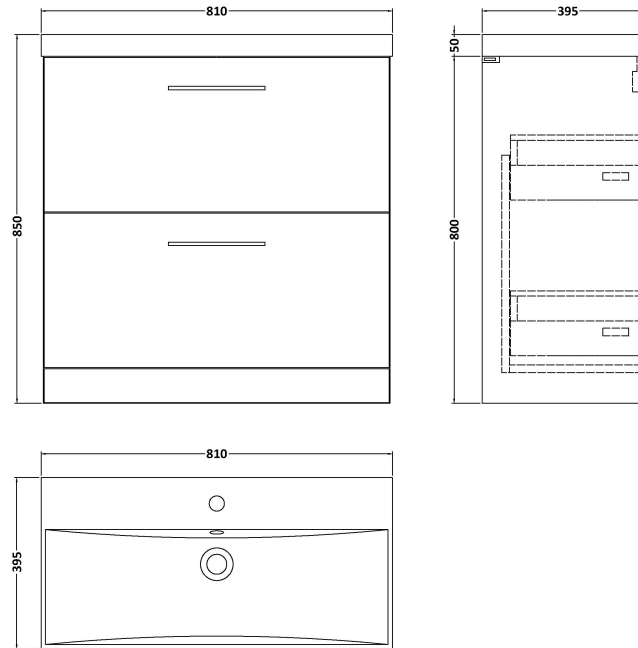

Sales Code: ARN2235D

Description: 800 Fs 2-Drawer Vanity & Basin 3

Packaging Details

Barcode: 5056678415139