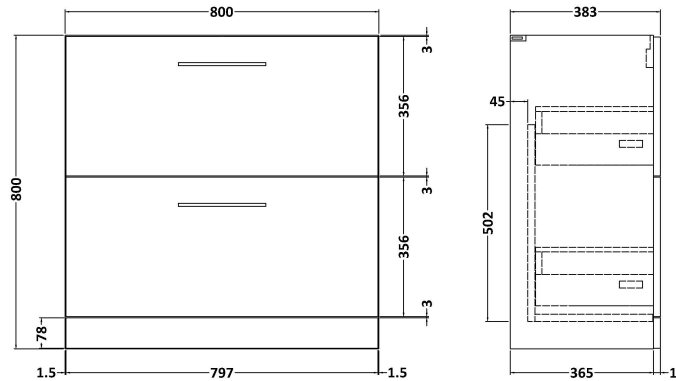

### Product Dimensions

Height (mm):	800
Width (mm):	800
Depth (mm):	383
Nett Weight (kg):	31.5

### Packaging Dimensions

Height (mm):	835
Width (mm):	832
Depth (mm):	391
Gross Weight (kg):	32

### Product Dimensions

Height (mm):	170
Width (mm):	810
Depth (mm):	395
Nett Weight (kg):	14.5

### Packaging Dimensions

Height (mm):	190
Width (mm):	830
Depth (mm):	415
Gross Weight (kg):	15