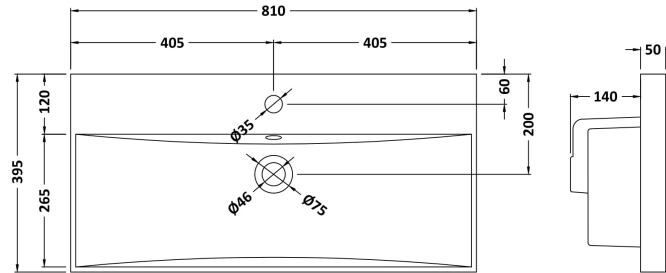

### Product Dimensions

Height (mm):	800
Width (mm):	800
Depth (mm):	383
Nett Weight (kg):	31.5

### Packaging Dimensions

Height (mm):	835
Width (mm):	832
Depth (mm):	391
Gross Weight (kg):	32

### Outer Box Dimensions (If Applicable)

Height (mm):	
Width (mm):	
Depth (mm):	
Gross Weight (kg):	
Barcode:	5056678405994

### Product Dimensions

Height (mm):	170
Width (mm):	810
Depth (mm):	395
Nett Weight (kg):	14.5