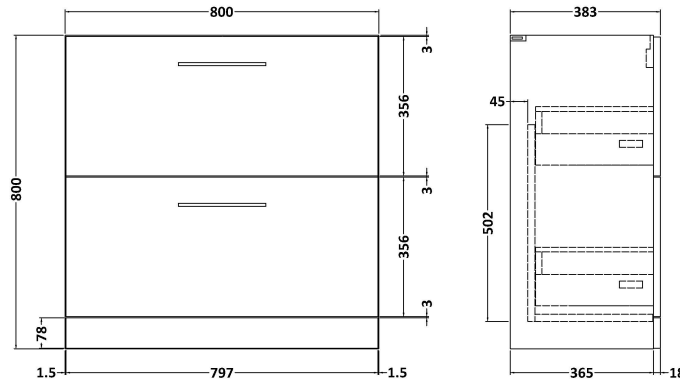

Sales Code: ARN2235G

Description: 800 Fs 2-Drawer Vanity & Basin 4

Packaging Details

Barcode: 5056678415146

Sales Code: NVF2235

Description: 800 Fs 2-Drawer Unit (365 Deep)

Product Dimensions

Height (mm):	800
Width (mm):	800
Depth (mm):	383
Nett Weight (kg):	31.5

Packaging Dimensions

Height (mm):	835
Width (mm):	832
Depth (mm):	391
Gross Weight (kg):	32

Packaging Data

Box Colour:	Brown Cardboard Box - Printed
Box Qty:	0
Label Size:	0 x 0
Label Colour:	White Label
Label Qty:	2

Sales Code: NVM045

Description: 800 Curved Basin 1Th

Product Dimensions

Height (mm):	160
Width (mm):	810
Depth (mm):	440
Nett Weight (kg):	15

Packaging Dimensions

Height (mm):	190
Width (mm):	830
Depth (mm):	415
Gross Weight (kg):	15.5

Packaging Data

Box Colour:	Brown Cardboard Box
Box Qty:	1
Label Size:	100 x 50
Label Colour:	White Label
Label Qty:	2

Outer Box Dimensions (If Applicable)

Height (mm):	
Width (mm):	
Depth (mm):	
Gross Weight (kg):	
Barcode:	5056462620978