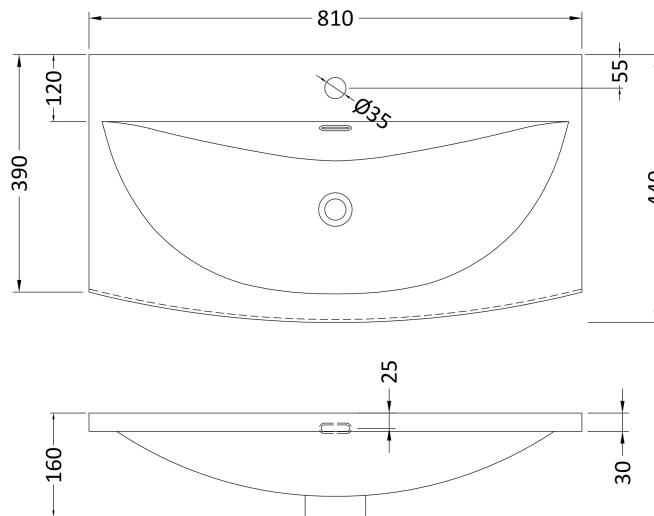

Packaging Dimensions

Height (mm):	835
Width (mm):	832
Depth (mm):	391
Gross Weight (kg):	32

Packaging Data

Box Colour:	Brown Cardboard Box - Printed
Box Qty:	0
Label Size:	0 x 0
Label Colour:	White Label
Label Qty:	2

Outer Box Dimensions (If Applicable)

Height (mm):	
Width (mm):	
Depth (mm):	
Gross Weight (kg):	
Barcode:	5056678405994

Product Details

Country of Origin:	China
Fitting Instruction:	No
CE & UKCA:	N/A
FSC Certified Materials:	Yes
Colour:	Satin Grey
Construction Method:	Cam & Wood Dowel
Construction Type:	Rigid
Cabinet Finish:	MFC Painted Matt
Fascia Finish:	Mdf Painted Matt
Cabinet Thickness (mm):	16
Fascia Thickness (mm):	18
Drawer Included:	Yes
Drawer Type:	80mm High Metal S/C Inc Galler
No of Shelves:	0
Hinge Type:	Not Applicable
Hinge Included:	Not Applicable
Adjustable Legs:	No, Not Required
Fixings Included:	Yes
Handle Style:	Contemporary
Waste Shroud:	Yes
Handle Included:	Yes, Supplied
Handle Type:	D-Shape

Sales Code: NVM045

Description: 800 Curved Basin 1Th

Product Dimensions

Height (mm):	160
Width (mm):	810
Depth (mm):	440
Nett Weight (kg):	15

Packaging Dimensions

Height (mm):	190
Width (mm):	830
Depth (mm):	415
Gross Weight (kg):	15.5

Packaging Data

Box Colour:	Brown Cardboard Box
Box Qty:	1
Label Size:	100 x 50
Label Colour:	White Label
Label Qty:	2

Outer Box Dimensions (If Applicable)

Height (mm):	
Width (mm):	
Depth (mm):	
Gross Weight (kg):	
Barcode:	5056462620978