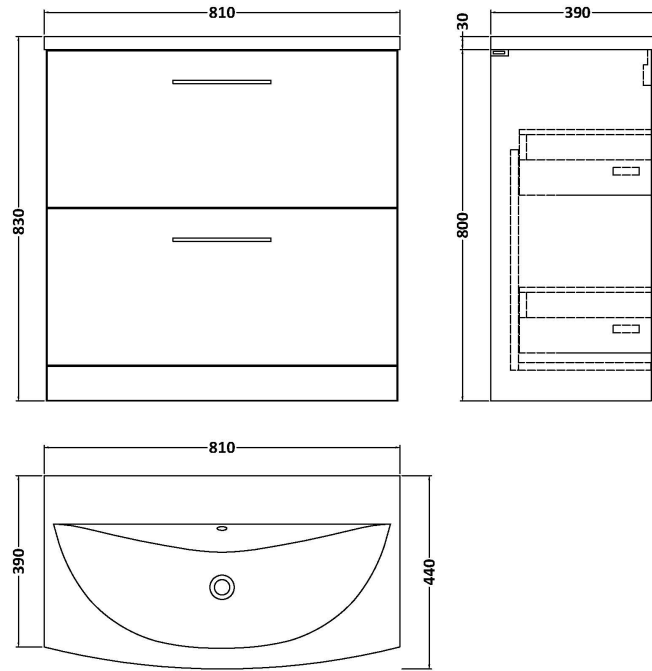

Sales Code: ARN2235G

Description: 800 Fs 2-Drawer Vanity & Basin 4

Packaging Details

Barcode: 5056678415146

Sales Code: NVF2235

Description: 800 Fs 2-Drawer Unit (365 Deep)

Product Dimensions

Height (mm):	800
Width (mm):	800
Depth (mm):	383
Nett Weight (kg):	31.5

Packaging Dimensions

Height (mm):	835
Width (mm):	832
Depth (mm):	391
Gross Weight (kg):	32

Packaging Data

Box Colour:	Brown Cardboard Box - Printed
Box Qty:	0
Label Size:	0 x 0
Label Colour:	White Label
Label Qty:	2

Outer Box Dimensions (If Applicable)

Height (mm):	
Width (mm):	
Depth (mm):	
Gross Weight (kg):	
Barcode:	5056678405994

Product Details

Country of Origin:	China
Fitting Instruction:	No
CE & UKCA:	N/A
FSC Certified Materials:	Yes
Colour:	Satin Grey
Construction Method:	Cam & Wood Dowel
Construction Type:	Rigid
Cabinet Finish:	MFC Painted Matt
Fascia Finish:	Mdf Painted Matt
Cabinet Thickness (mm):	16
Fascia Thickness (mm):	18
Drawer Included:	Yes
Drawer Type:	80mm High Metal S/C Inc Galler
No of Shelves:	0
Hinge Type:	Not Applicable
Hinge Included:	Not Applicable
Adjustable Legs:	No, Not Required
Fixings Included:	Yes
Handle Style:	Contemporary
Waste Shroud:	Yes
Handle Included:	Yes, Supplied
Handle Type:	D-Shape

Sales Code: NVM045

Description: 800 Curved Basin 1Th

Product Dimensions

Height (mm):	160
Width (mm):	810
Depth (mm):	440
Nett Weight (kg):	15

Packaging Dimensions

Height (mm):	190
Width (mm):	830
Depth (mm):	415
Gross Weight (kg):	15.5