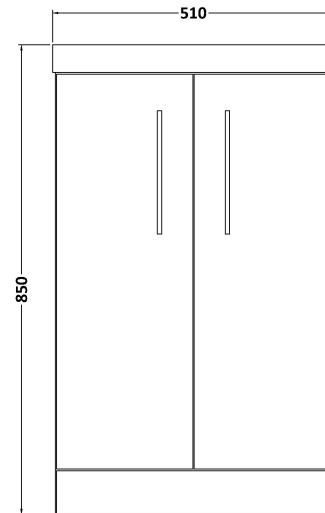

Sales Code: ARN2501D

Description: 500 Fs 2-Door Vanity & Basin 3

Packaging Details

Barcode: 5056462664095