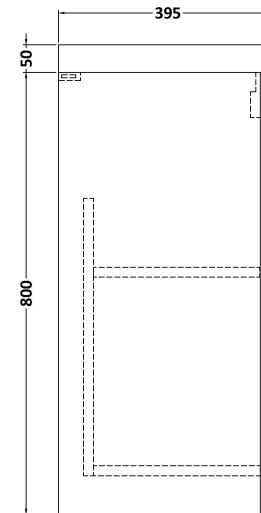

Sales Code: ARN2501D

Description: 500 Fs 2-Door Vanity & Basin 3

Packaging Details

Barcode: 5056462664095