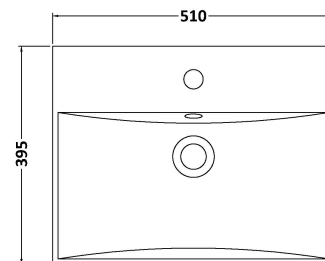

Sales Code: ARN2501D

Description: 500 Fs 2-Door Vanity & Basin 3

Packaging Details

Barcode: 5056462664095