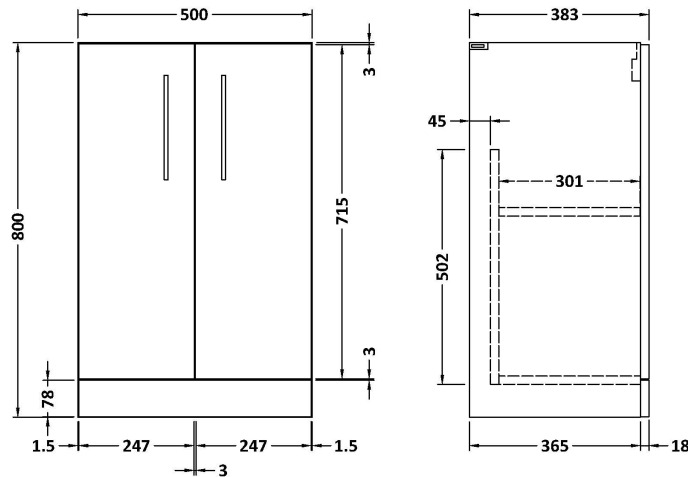

### Product Dimensions

Height (mm):	800
Width (mm):	500
Depth (mm):	383
Nett Weight (kg):	17

### Packaging Dimensions

Height (mm):	835
Width (mm):	520
Depth (mm):	375
Gross Weight (kg):	17.5

### Product Dimensions

Height (mm):	170
Width (mm):	510
Depth (mm):	395
Nett Weight (kg):	9.5

### Packaging Dimensions

Height (mm):	190
Width (mm):	530
Depth (mm):	415
Gross Weight (kg):	10