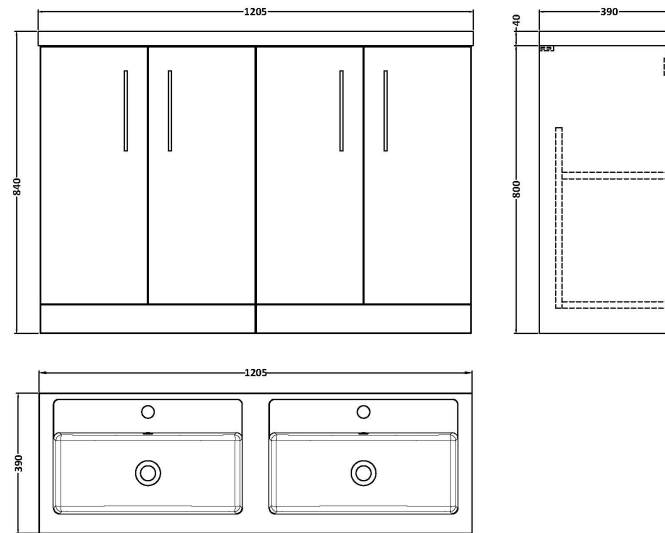

Sales Code: ARN2503C

Description: 1200 Fs 4-Door Vanity & Double Basin

Packaging Details

Barcode: 5056462669601

Sales Code: NVF2503

Description: 600 Fs 2-Door Unit (365 Deep)

Product Dimensions

Height (mm):	800
Width (mm):	600
Depth (mm):	383
Nett Weight (kg):	19.5

Packaging Dimensions

Height (mm):	835
Width (mm):	620
Depth (mm):	375
Gross Weight (kg):	20

Packaging Data

Box Colour:	Brown Cardboard Box
Box Qty:	1
Label Size:	100 x 50
Label Colour:	White Label
Label Qty:	2

Outer Box Dimensions (If Applicable)

Height (mm):	
Width (mm):	
Depth (mm):	
Gross Weight (kg):	
Barcode:	5056462659985

Product Details

Country of Origin:	United Kingdom
Fitting Instruction:	No
CE & UKCA:	N/A
FSC Certified Materials:	Yes
Colour:	Grey Vicenza Oak
Construction Method:	Cam & Wood Dowel
Construction Type:	Rigid
Cabinet Finish:	MFC Textured Woodgrain
Fascia Finish:	MFC Textured Woodgrain
Cabinet Thickness (mm):	18
Fascia Thickness (mm):	18
Drawer Included:	No
Drawer Type:	Not Applicable
No of Shelves:	1
Hinge Type:	95 Degree Clip-On Soft Close
Hinge Included:	Yes, Supplied
Adjustable Legs:	No, Not Required
Fixings Included:	Yes
Handle Style:	Contemporary
Waste Shroud:	No
Handle Included:	Yes, Supplied
Handle Type:	D-Shape

Sales Code: PMB424

Description: Double Polymarble Basin 1205 X 390

Product Dimensions

Height (mm):	390
Width (mm):	1205
Depth (mm):	157
Nett Weight (kg):	18.12

Packaging Dimensions

Height (mm):	100
Width (mm):	1205
Depth (mm):	400
Gross Weight (kg):	18.12