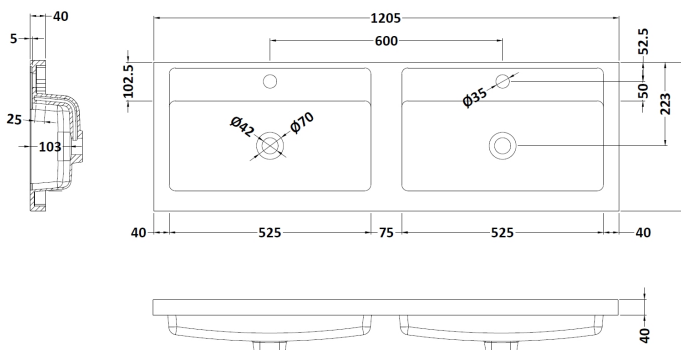

Packaging Dimensions

Height (mm):	835
Width (mm):	620
Depth (mm):	375
Gross Weight (kg):	20

Packaging Data

Box Colour:	Brown Cardboard Box
Box Qty:	1
Label Size:	100 x 50
Label Colour:	White Label
Label Qty:	2

Outer Box Dimensions (If Applicable)

Height (mm):	
Width (mm):	
Depth (mm):	
Gross Weight (kg):	
Barcode:	5056462659985

Product Details

Country of Origin:	United Kingdom
Fitting Instruction:	No
CE & UKCA:	N/A
FSC Certified Materials:	Yes
Colour:	Grey Vicenza Oak
Construction Method:	Cam & Wood Dowel
Construction Type:	Rigid
Cabinet Finish:	MFC Textured Woodgrain
Fascia Finish:	MFC Textured Woodgrain
Cabinet Thickness (mm):	18
Fascia Thickness (mm):	18
Drawer Included:	No
Drawer Type:	Not Applicable
No of Shelves:	1
Hinge Type:	95 Degree Clip-On Soft Close
Hinge Included:	Yes, Supplied
Adjustable Legs:	No, Not Required
Fixings Included:	Yes
Handle Style:	Contemporary
Waste Shroud:	No
Handle Included:	Yes, Supplied
Handle Type:	D-Shape

Sales Code: PMB424

Description: Double Polymarble Basin 1205 X 390

Product Dimensions

Height (mm):	390
Width (mm):	1205
Depth (mm):	157
Nett Weight (kg):	18.12

Packaging Dimensions

Height (mm):	100
Width (mm):	1205
Depth (mm):	400
Gross Weight (kg):	18.12

Packaging Data

Box Colour:	Brown Cardboard Box - Printed
Box Qty:	1
Label Size:	100 x 50
Label Colour:	White Label
Label Qty:	2

Outer Box Dimensions (If Applicable)

Height (mm):	
Width (mm):	
Depth (mm):	
Gross Weight (kg):	
Barcode:	5056211815136