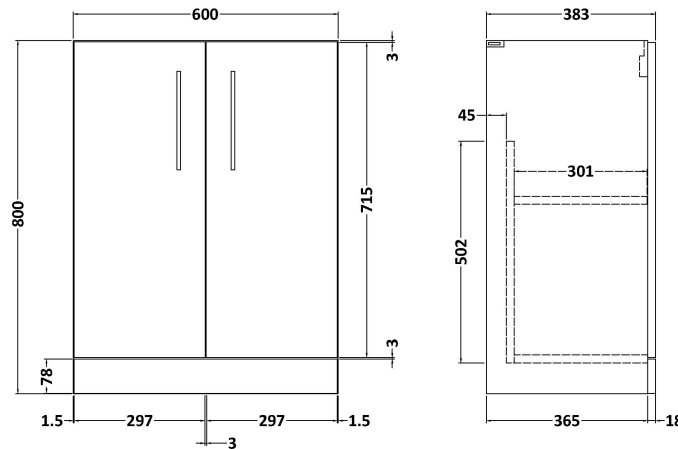

Sales Code: ARN2503C

Description: 1200 Fs 4-Door Vanity & Double Basin

Packaging Details

Barcode: 5056462669601

Sales Code: NVF2503

Description: 600 Fs 2-Door Unit (365 Deep)

Product Dimensions

Height (mm):	800
Width (mm):	600
Depth (mm):	383
Nett Weight (kg):	19.5

Packaging Dimensions

Height (mm):	835
Width (mm):	620
Depth (mm):	375
Gross Weight (kg):	20

Packaging Data

Box Colour:	Brown Cardboard Box
Box Qty:	1
Label Size:	100 x 50
Label Colour:	White Label
Label Qty:	2

Outer Box Dimensions (If Applicable)

Height (mm):	
Width (mm):	
Depth (mm):	
Gross Weight (kg):	
Barcode:	5056462659985

Product Details

Country of Origin:	United Kingdom
Fitting Instruction:	No
CE & UKCA:	N/A
FSC Certified Materials:	Yes
Colour:	Grey Vicenza Oak
Construction Method:	Cam & Wood Dowel
Construction Type:	Rigid
Cabinet Finish:	MFC Textured Woodgrain
Fascia Finish:	MFC Textured Woodgrain
Cabinet Thickness (mm):	18
Fascia Thickness (mm):	18
Drawer Included:	No
Drawer Type:	Not Applicable
No of Shelves:	1
Hinge Type:	95 Degree Clip-On Soft Close
Hinge Included:	Yes, Supplied
Adjustable Legs:	No, Not Required
Fixings Included:	Yes
Handle Style:	Contemporary
Waste Shroud:	No
Handle Included:	Yes, Supplied
Handle Type:	D-Shape

Sales Code: PMB424

Description: Double Polymarble Basin 1205 X 390

Product Dimensions

Height (mm):	390
Width (mm):	1205
Depth (mm):	157
Nett Weight (kg):	18.12

Packaging Dimensions

Height (mm):	100
Width (mm):	1205
Depth (mm):	400
Gross Weight (kg):	18.12