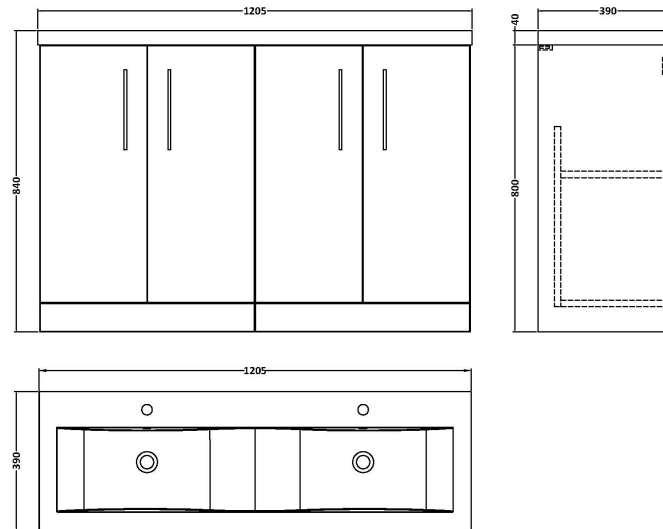

Sales Code: ARN2503F

Description: 1200 Fs 4-Door Vanity & Double Basin

Packaging Details

Barcode: 5056462669595

Sales Code: NVF2503

Description: 600 Fs 2-Door Unit (365 Deep)

Product Dimensions

Height (mm):	800
Width (mm):	600
Depth (mm):	383
Nett Weight (kg):	19.5

Packaging Dimensions

Height (mm):	835
Width (mm):	620
Depth (mm):	375
Gross Weight (kg):	20

Packaging Data

Box Colour:	Brown Cardboard Box
Box Qty:	1
Label Size:	100 x 50
Label Colour:	White Label
Label Qty:	2

Outer Box Dimensions (If Applicable)

Height (mm):	
Width (mm):	
Depth (mm):	
Gross Weight (kg):	
Barcode:	5056462659985

Product Details

Country of Origin:	United Kingdom
Fitting Instruction:	No
CE & UKCA:	N/A
FSC Certified Materials:	Yes
Colour:	Grey Vicenza Oak
Construction Method:	Cam & Wood Dowel
Construction Type:	Rigid
Cabinet Finish:	MFC Textured Woodgrain
Fascia Finish:	MFC Textured Woodgrain
Cabinet Thickness (mm):	18
Fascia Thickness (mm):	18
Drawer Included:	No
Drawer Type:	Not Applicable
No of Shelves:	1
Hinge Type:	95 Degree Clip-On Soft Close
Hinge Included:	Yes, Supplied
Adjustable Legs:	No, Not Required
Fixings Included:	Yes
Handle Style:	Contemporary
Waste Shroud:	No
Handle Included:	Yes, Supplied
Handle Type:	D-Shape

Sales Code: CBM424

Description: Double Ceramic Basin 1208X392

Product Dimensions

Height (mm):	390
Width (mm):	1205
Depth (mm):	175
Nett Weight (kg):	27

Packaging Dimensions

Height (mm):	205
Width (mm):	1270
Depth (mm):	510
Gross Weight (kg):	27