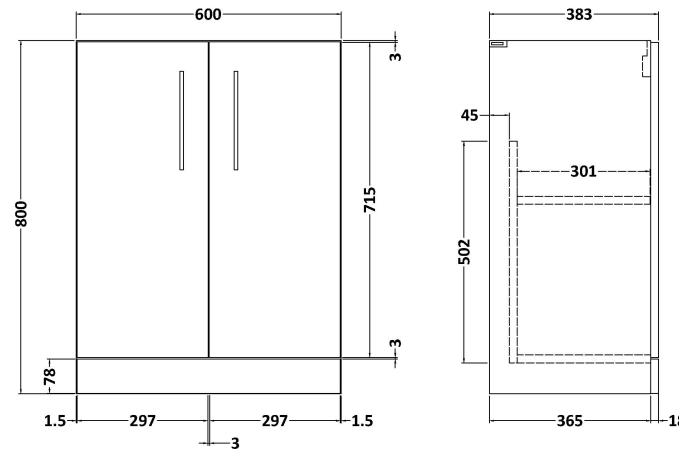

Sales Code: ARN2503F

Description: 1200 Fs 4-Door Vanity & Double Basin

Packaging Details

Barcode: 5056462669595

Sales Code: NVF2503

Description: 600 Fs 2-Door Unit (365 Deep)

Product Dimensions

Height (mm):	800
Width (mm):	600
Depth (mm):	383
Nett Weight (kg):	19.5

Packaging Dimensions

Height (mm):	835
Width (mm):	620
Depth (mm):	375
Gross Weight (kg):	20

Packaging Data

Box Colour:	Brown Cardboard Box
Box Qty:	1
Label Size:	100 x 50
Label Colour:	White Label
Label Qty:	2

Outer Box Dimensions (If Applicable)

Height (mm):	
Width (mm):	
Depth (mm):	
Gross Weight (kg):	
Barcode:	5056462659985

Product Details

Country of Origin:	United Kingdom
Fitting Instruction:	No
CE & UKCA:	N/A
FSC Certified Materials:	Yes
Colour:	Grey Vicenza Oak
Construction Method:	Cam & Wood Dowel
Construction Type:	Rigid
Cabinet Finish:	MFC Textured Woodgrain
Fascia Finish:	MFC Textured Woodgrain
Cabinet Thickness (mm):	18
Fascia Thickness (mm):	18
Drawer Included:	No
Drawer Type:	Not Applicable
No of Shelves:	1
Hinge Type:	95 Degree Clip-On Soft Close
Hinge Included:	Yes, Supplied
Adjustable Legs:	No, Not Required
Fixings Included:	Yes
Handle Style:	Contemporary
Waste Shroud:	No
Handle Included:	Yes, Supplied
Handle Type:	D-Shape

Sales Code: CBM424

Description: Double Ceramic Basin 1208X392

Product Dimensions

Height (mm):	390
Width (mm):	1205
Depth (mm):	175
Nett Weight (kg):	27

Packaging Dimensions

Height (mm):	205
Width (mm):	1270
Depth (mm):	510
Gross Weight (kg):	27