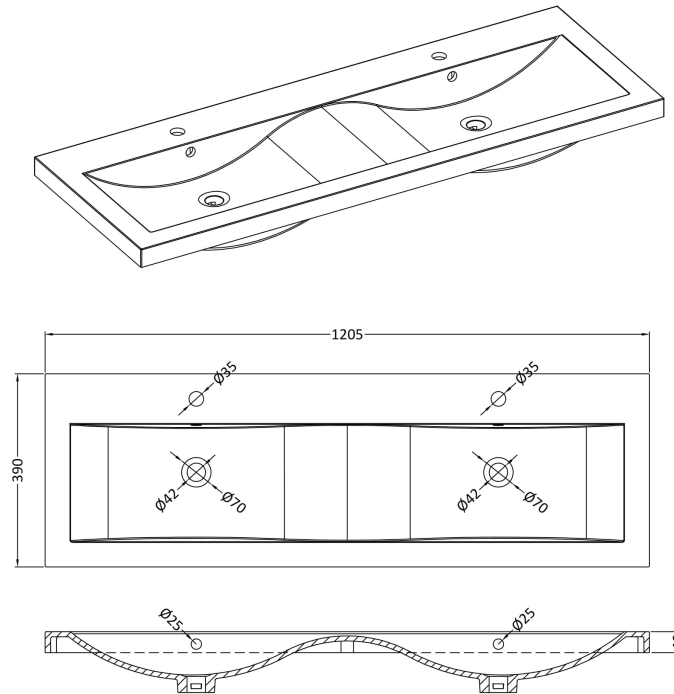

Sales Code: ARN2503F

Description: 1200 Fs 4-Door Vanity & Double Basin

Packaging Details

Barcode: 5056462669595

Sales Code: NVF2503

Description: 600 Fs 2-Door Unit (365 Deep)

Product Dimensions

Height (mm):	800
Width (mm):	600
Depth (mm):	383
Nett Weight (kg):	19.5

Packaging Dimensions

Height (mm):	835
Width (mm):	620
Depth (mm):	375
Gross Weight (kg):	20

Packaging Data

Box Colour:	Brown Cardboard Box
Box Qty:	1
Label Size:	100 x 50
Label Colour:	White Label
Label Qty:	2

Outer Box Dimensions (If Applicable)

Height (mm):	
Width (mm):	
Depth (mm):	
Gross Weight (kg):	
Barcode:	5056462659985

Product Details

Country of Origin:	United Kingdom
Fitting Instruction:	No
CE & UKCA:	N/A
FSC Certified Materials:	Yes
Colour:	Grey Vicenza Oak
Construction Method:	Cam & Wood Dowel
Construction Type:	Rigid
Cabinet Finish:	MFC Textured Woodgrain
Fascia Finish:	MFC Textured Woodgrain
Cabinet Thickness (mm):	18
Fascia Thickness (mm):	18
Drawer Included:	No
Drawer Type:	Not Applicable
No of Shelves:	1
Hinge Type:	95 Degree Clip-On Soft Close
Hinge Included:	Yes, Supplied
Adjustable Legs:	No, Not Required
Fixings Included:	Yes
Handle Style:	Contemporary
Waste Shroud:	No
Handle Included:	Yes, Supplied
Handle Type:	D-Shape

Sales Code: CBM424

Description: Double Ceramic Basin 1208X392

Product Dimensions

Height (mm):	390
Width (mm):	1205
Depth (mm):	175
Nett Weight (kg):	27

Packaging Dimensions

Height (mm):	205
Width (mm):	1270
Depth (mm):	510
Gross Weight (kg):	27