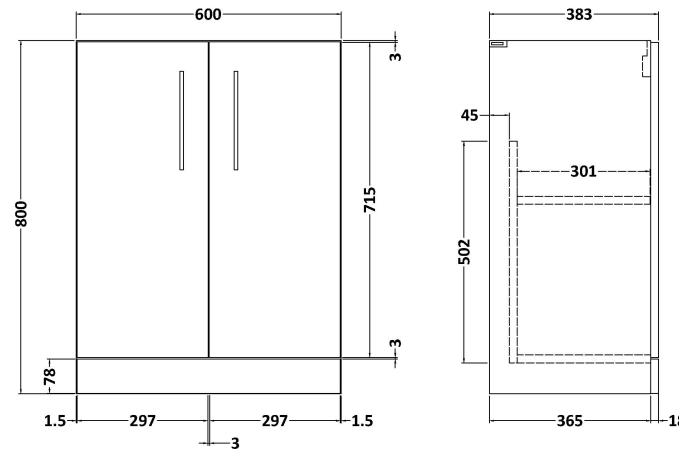

### Product Dimensions

Height (mm):	800
Width (mm):	600
Depth (mm):	383
Nett Weight (kg):	19.5

### Packaging Dimensions

Height (mm):	835
Width (mm):	620
Depth (mm):	375
Gross Weight (kg):	20

### Outer Box Dimensions (If Applicable)

Height (mm):	
Width (mm):	
Depth (mm):	
Gross Weight (kg):	
Barcode:	5056462659985

**Sales Code:** MWD2520

**Description:** 1200 Worktop (1205X390x18mm)

**Product Dimensions**

Height (mm):	18
Width (mm):	1205
Depth (mm):	390
Nett Weight (kg):	5

**Packaging Dimensions**

Height (mm):	25
Width (mm):	1225
Depth (mm):	410
Gross Weight (kg):	5