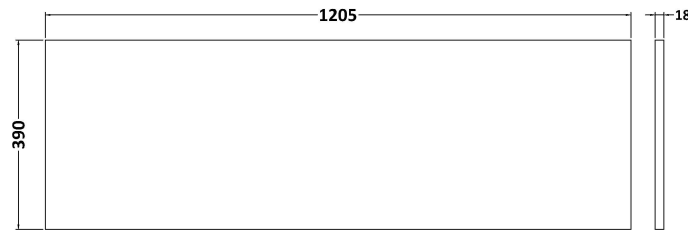

### Product Dimensions

Height (mm):	800
Width (mm):	600
Depth (mm):	383
Nett Weight (kg):	19.5

### Packaging Dimensions

Height (mm):	835
Width (mm):	620
Depth (mm):	375
Gross Weight (kg):	20

### Outer Box Dimensions (If Applicable)

Height (mm):	
Width (mm):	
Depth (mm):	
Gross Weight (kg):	
Barcode:	5056462659985

**Sales Code:** MWD2520

**Description:** 1200 Worktop (1205X390x18mm)

**Product Dimensions**

Height (mm):	18
Width (mm):	1205
Depth (mm):	390
Nett Weight (kg):	5

**Packaging Dimensions**

Height (mm):	25
Width (mm):	1225
Depth (mm):	410
Gross Weight (kg):	5