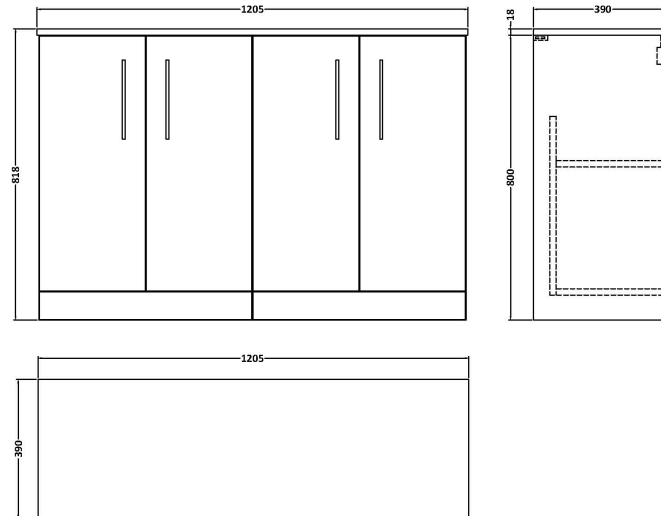

Sales Code: ARN2503W2

Description: 1200 Fs 4-Door Vanity & Worktop

Packaging Details

Barcode: 5056462669618