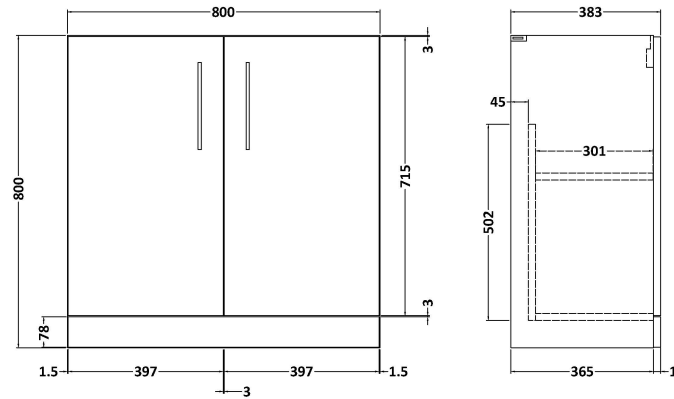

Sales Code: ARN2505A

Description: 800 Fs 2-Door Vanity & Basin 1

Packaging Details

Barcode: 5056462664828

Sales Code: NVF2505

Description: 800 Fs 2-Door Unit (365 Deep)

Product Dimensions

Height (mm):	800
Width (mm):	800
Depth (mm):	383
Nett Weight (kg):	25.5

Packaging Dimensions

Height (mm):	835
Width (mm):	820
Depth (mm):	375
Gross Weight (kg):	26

Packaging Data

Box Colour:	Brown Cardboard Box
Box Qty:	1
Label Size:	100 x 50
Label Colour:	White Label
Label Qty:	2

Sales Code: NVM015

Description: 800 Mid Edged Basin 1 Th

Product Dimensions

Height (mm):	180
Width (mm):	810
Depth (mm):	390
Nett Weight (kg):	15

Packaging Dimensions

Height (mm):	210
Width (mm):	410
Depth (mm):	830
Gross Weight (kg):	15

Packaging Data

Box Colour:	Brown Cardboard Box
Box Qty:	1
Label Size:	100 x 50
Label Colour:	White Label
Label Qty:	2

Outer Box Dimensions (If Applicable)

Height (mm):	
Width (mm):	
Depth (mm):	
Gross Weight (kg):	
Barcode:	5055369043422