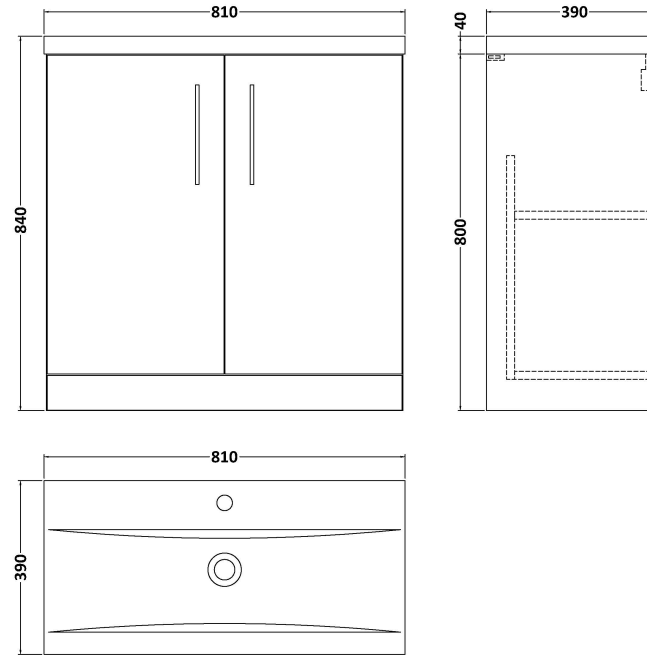

Sales Code: ARN2505A

Description: 800 Fs 2-Door Vanity & Basin 1

Packaging Details

Barcode: 5056462664828

Sales Code: NVF2505

Description: 800 Fs 2-Door Unit (365 Deep)

Product Dimensions

Height (mm):	800
Width (mm):	800
Depth (mm):	383
Nett Weight (kg):	25.5

Packaging Dimensions

Height (mm):	835
Width (mm):	820
Depth (mm):	375
Gross Weight (kg):	26

Packaging Data

Box Colour:	Brown Cardboard Box
Box Qty:	1
Label Size:	100 x 50
Label Colour:	White Label
Label Qty:	2

Outer Box Dimensions (If Applicable)

Height (mm):	
Width (mm):	
Depth (mm):	
Gross Weight (kg):	
Barcode:	5056462659992

Product Details

Country of Origin:	United Kingdom
Fitting Instruction:	No
CE & UKCA:	N/A
FSC Certified Materials:	Yes
Colour:	Grey Vicenza Oak
Construction Method:	Cam & Wood Dowel
Construction Type:	Rigid
Cabinet Finish:	MFC Textured Woodgrain
Fascia Finish:	MFC Textured Woodgrain
Cabinet Thickness (mm):	18
Fascia Thickness (mm):	18
Drawer Included:	No
Drawer Type:	Not Applicable
No of Shelves:	1
Hinge Type:	95 Degree Clip-On Soft Close
Hinge Included:	Yes, Supplied
Adjustable Legs:	No, Not Required
Fixings Included:	Yes
Handle Style:	Contemporary
Waste Shroud:	No
Handle Included:	Yes, Supplied
Handle Type:	D-Shape

Sales Code: NVM015

Description: 800 Mid Edged Basin 1 Th

Product Dimensions

Height (mm):	180
Width (mm):	810
Depth (mm):	390
Nett Weight (kg):	15

Packaging Dimensions

Height (mm):	210
Width (mm):	410
Depth (mm):	830
Gross Weight (kg):	15