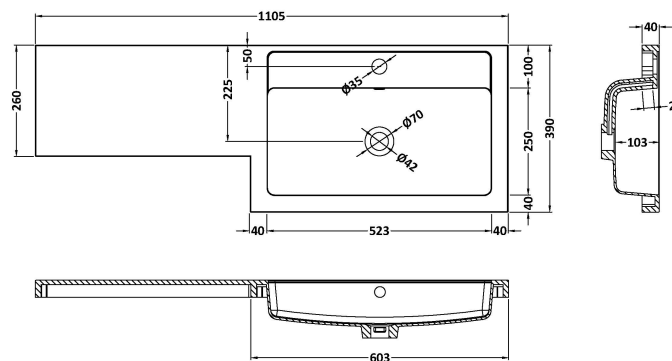

Packaging Dimensions

Height (mm):	835
Width (mm):	620
Depth (mm):	375
Gross Weight (kg):	20

Packaging Data

Box Colour:	Brown Cardboard Box
Box Qty:	1
Label Size:	100 x 50
Label Colour:	White Label
Label Qty:	2

Sales Code: NVF2541

Description: 500 Wc Unit (235 Deep)

Product Dimensions

Height (mm):	818
Width (mm):	502
Depth (mm):	253
Nett Weight (kg):	13.6

Packaging Dimensions

Height (mm):	845
Width (mm):	525
Depth (mm):	225
Gross Weight (kg):	13.6

Packaging Data

Box Colour:	Brown Cardboard Box
Box Qty:	1
Label Size:	100 x 50
Label Colour:	White Label
Label Qty:	2

Outer Box Dimensions (If Applicable)

Height (mm):	
Width (mm):	
Depth (mm):	
Gross Weight (kg):	
Barcode:	5056462660042

Sales Code: PMB411R

Description: 1100X390 L Shaped Polymarble Basin Rh

Product Dimensions

Height (mm):	135
Width (mm):	1105
Depth (mm):	390
Nett Weight (kg):	16

Packaging Dimensions

Height (mm):	190
Width (mm):	420
Depth (mm):	1160
Gross Weight (kg):	16.5