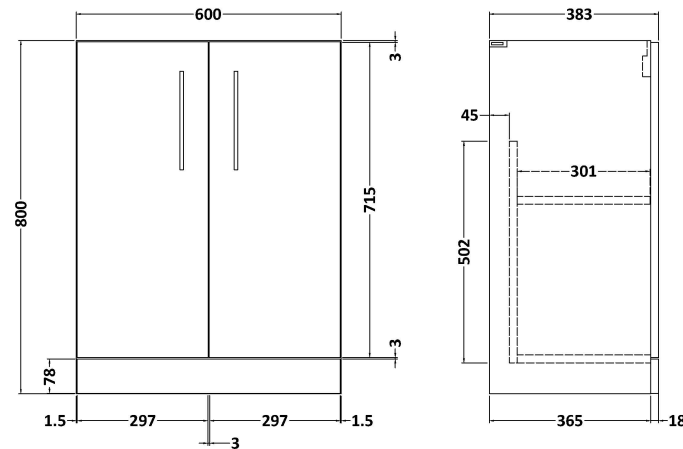

Sales Code: ARN2511R

Description: 1100X390 Combination Unit Rh

Packaging Details

Barcode: 5056678450444

Sales Code: NVF2503

Description: 600 Fs 2-Door Unit (365 Deep)

Product Dimensions

Height (mm):	800
Width (mm):	600
Depth (mm):	383
Nett Weight (kg):	19.5

Packaging Dimensions

Height (mm):	835
Width (mm):	620
Depth (mm):	375
Gross Weight (kg):	20

Packaging Data

Box Colour:	Brown Cardboard Box
Box Qty:	1
Label Size:	100 x 50
Label Colour:	White Label
Label Qty:	2

Sales Code: NVF2541

Description: 500 Wc Unit (235 Deep)

Product Dimensions

Height (mm):	818
Width (mm):	502
Depth (mm):	253
Nett Weight (kg):	13.6

Packaging Dimensions

Height (mm):	845
Width (mm):	525
Depth (mm):	225
Gross Weight (kg):	13.6

Sales Code: PMB411R

Description: 1100X390 L Shaped Polymarble Basin Rh

Product Dimensions

Height (mm):	135
Width (mm):	1105
Depth (mm):	390
Nett Weight (kg):	16

Packaging Dimensions

Height (mm):	190
Width (mm):	420
Depth (mm):	1160
Gross Weight (kg):	16.5