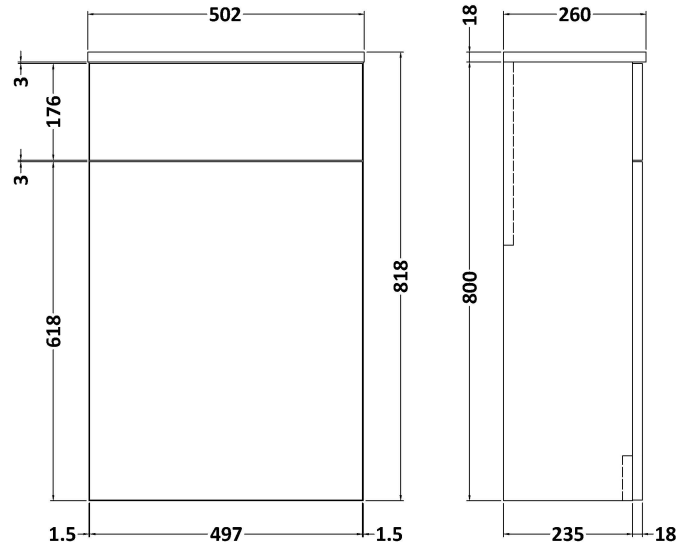

Packaging Dimensions

Height (mm):	835
Width (mm):	620
Depth (mm):	375
Gross Weight (kg):	20

Packaging Data

Box Colour:	Brown Cardboard Box
Box Qty:	1
Label Size:	100 x 50
Label Colour:	White Label
Label Qty:	2

Sales Code: NVF2541

Description: 500 Wc Unit (235 Deep)

Product Dimensions

Height (mm):	818
Width (mm):	502
Depth (mm):	253
Nett Weight (kg):	13.6

Packaging Dimensions

Height (mm):	845
Width (mm):	525
Depth (mm):	225
Gross Weight (kg):	13.6

Packaging Data

Box Colour:	Brown Cardboard Box
Box Qty:	1
Label Size:	100 x 50
Label Colour:	White Label
Label Qty:	2

Outer Box Dimensions (If Applicable)

Height (mm):	
Width (mm):	
Depth (mm):	
Gross Weight (kg):	
Barcode:	5056462660042

Sales Code: PMB411R

Description: 1100X390 L Shaped Polymarble Basin Rh

Product Dimensions

Height (mm):	135
Width (mm):	1105
Depth (mm):	390
Nett Weight (kg):	16

Packaging Dimensions

Height (mm):	190
Width (mm):	420
Depth (mm):	1160
Gross Weight (kg):	16.5