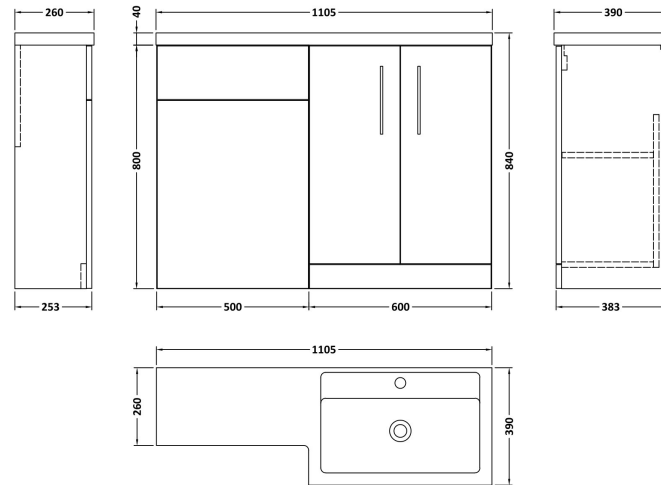

Sales Code: ARN2511R

Description: 1100X390 Combination Unit Rh

Packaging Details

Barcode: 5056678450444

Sales Code: NVF2503

Description: 600 Fs 2-Door Unit (365 Deep)

Product Dimensions

Height (mm):	800
Width (mm):	600
Depth (mm):	383
Nett Weight (kg):	19.5

Packaging Dimensions

Height (mm):	835
Width (mm):	620
Depth (mm):	375
Gross Weight (kg):	20

Packaging Data

Box Colour:	Brown Cardboard Box
Box Qty:	1
Label Size:	100 x 50
Label Colour:	White Label
Label Qty:	2

Sales Code: NVF2541

Description: 500 Wc Unit (235 Deep)

Product Dimensions

Height (mm):	818
Width (mm):	502
Depth (mm):	253
Nett Weight (kg):	13.6

Packaging Dimensions

Height (mm):	845
Width (mm):	525
Depth (mm):	225
Gross Weight (kg):	13.6

Sales Code: PMB411R

Description: 1100X390 L Shaped Polymarble Basin Rh

Product Dimensions

Height (mm):	135
Width (mm):	1105
Depth (mm):	390
Nett Weight (kg):	16

Packaging Dimensions

Height (mm):	190
Width (mm):	420
Depth (mm):	1160
Gross Weight (kg):	16.5