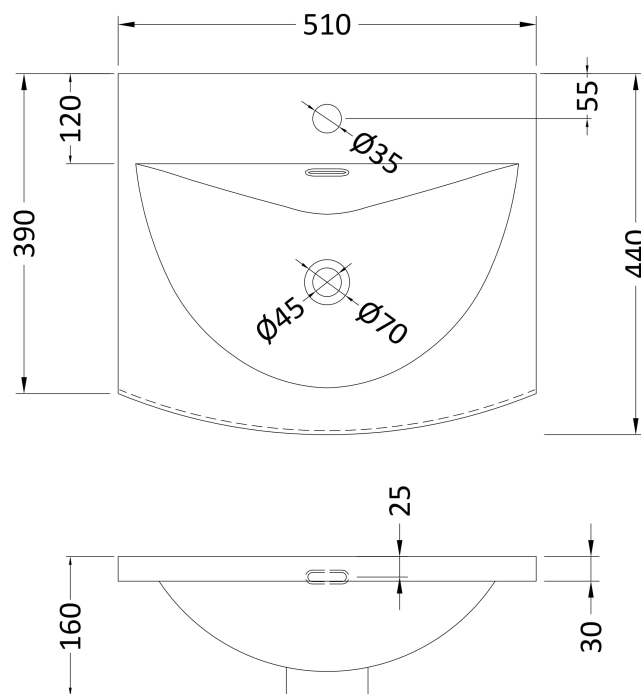

Sales Code: ARN2521G

Description: 500 Wh 2-Door Vanity & Basin 4

Packaging Details

Barcode: 5056462680675

Sales Code: NVF2521

Description: 500 Wh 2-Door Unit (365 Deep)

Product Dimensions

Height (mm):	539
Width (mm):	500
Depth (mm):	383
Nett Weight (kg):	12.6

Packaging Dimensions

Height (mm):	560
Width (mm):	520
Depth (mm):	405
Gross Weight (kg):	13.1

Packaging Data

Box Colour:	Brown Cardboard Box
Box Qty:	1
Label Size:	100 x 50
Label Colour:	White Label
Label Qty:	2

Sales Code: NVM042

Description: 500 Curved Basin 1Th

Product Dimensions

Height (mm):	160
Width (mm):	510
Depth (mm):	440
Nett Weight (kg):	9

Packaging Dimensions

Height (mm):	190
Width (mm):	530
Depth (mm):	415
Gross Weight (kg):	9.5

Packaging Data

Box Colour:	Brown Cardboard Box - Printed
Box Qty:	1
Label Size:	100 x 50
Label Colour:	White Label
Label Qty:	2

Outer Box Dimensions (If Applicable)

Height (mm):	
Width (mm):	
Depth (mm):	
Gross Weight (kg):	
Barcode:	5056462620985