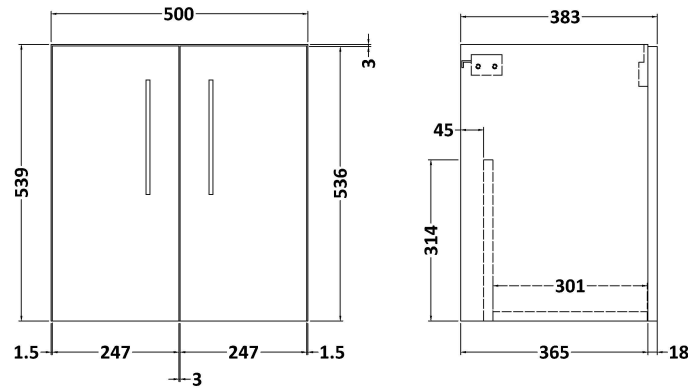

Sales Code: ARN2521G

Description: 500 Wh 2-Door Vanity & Basin 4

Packaging Details

Barcode: 5056462680675

Sales Code: NVF2521

Description: 500 Wh 2-Door Unit (365 Deep)

Product Dimensions

Height (mm):	539
Width (mm):	500
Depth (mm):	383
Nett Weight (kg):	12.6

Packaging Dimensions

Height (mm):	560
Width (mm):	520
Depth (mm):	405
Gross Weight (kg):	13.1

Packaging Data

Box Colour:	Brown Cardboard Box
Box Qty:	1
Label Size:	100 x 50
Label Colour:	White Label
Label Qty:	2

Sales Code: NVM042

Description: 500 Curved Basin 1Th

Product Dimensions

Height (mm):	160
Width (mm):	510
Depth (mm):	440
Nett Weight (kg):	9

Packaging Dimensions

Height (mm):	190
Width (mm):	530
Depth (mm):	415
Gross Weight (kg):	9.5

Packaging Data

Box Colour:	Brown Cardboard Box - Printed
Box Qty:	1
Label Size:	100 x 50
Label Colour:	White Label
Label Qty:	2

Outer Box Dimensions (If Applicable)

Height (mm):	
Width (mm):	
Depth (mm):	
Gross Weight (kg):	
Barcode:	5056462620985