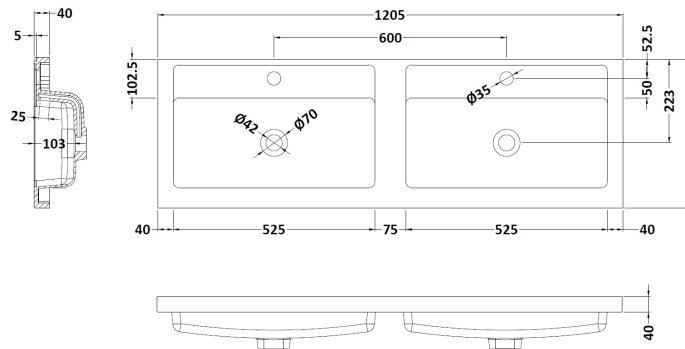

Packaging Dimensions

Height (mm):	391
Width (mm):	632
Depth (mm):	391
Gross Weight (kg):	13.5

Packaging Data

Box Colour:	Brown Cardboard Box
Box Qty:	1
Label Size:	100 x 50
Label Colour:	White Label
Label Qty:	2

Outer Box Dimensions (If Applicable)

Height (mm):	
Width (mm):	
Depth (mm):	
Gross Weight (kg):	
Barcode:	5056462660813

Product Details

Country of Origin:	United Kingdom
Fitting Instruction:	No
CE & UKCA:	N/A
FSC Certified Materials:	Yes
Colour:	Grey Vicenza Oak
Construction Method:	Cam & Wood Dowel
Construction Type:	Rigid
Cabinet Finish:	MFC Textured Woodgrain
Fascia Finish:	MFC Textured Woodgrain
Cabinet Thickness (mm):	18
Fascia Thickness (mm):	18
Drawer Included:	Yes
Drawer Type:	80mm High Metal S/C Inc Galler
No of Shelves:	0
Hinge Type:	Not Applicable
Hinge Included:	Not Applicable
Adjustable Legs:	No, Not Required
Fixings Included:	Yes
Handle Style:	Contemporary
Waste Shroud:	Yes
Handle Included:	Yes, Supplied
Handle Type:	D-Shape

Sales Code: PMB424

Description: Double Polymarble Basin 1205 X 390

Product Dimensions

Height (mm):	390
Width (mm):	1205
Depth (mm):	157
Nett Weight (kg):	18.12

Packaging Dimensions

Height (mm):	100
Width (mm):	1205
Depth (mm):	400
Gross Weight (kg):	18.12

Packaging Data

Box Colour:	Brown Cardboard Box - Printed
Box Qty:	1
Label Size:	100 x 50
Label Colour:	White Label
Label Qty:	2

Outer Box Dimensions (If Applicable)

Height (mm):	
Width (mm):	
Depth (mm):	
Gross Weight (kg):	
Barcode:	5056211815136