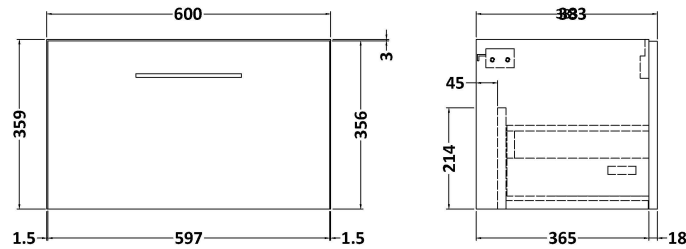

Sales Code: ARN2522C

Description: 1200 Wh 2-Drawer Vanity & Double Basin

Packaging Details

Barcode: 5056462670027

Sales Code: NVF2522

Description: 600 Single Drawer Unit (365 Deep)

Product Dimensions

Height (mm):	359
Width (mm):	600
Depth (mm):	383
Nett Weight (kg):	13

Packaging Dimensions

Height (mm):	391
Width (mm):	632
Depth (mm):	391
Gross Weight (kg):	13.5

Packaging Data

Box Colour:	Brown Cardboard Box
Box Qty:	1
Label Size:	100 x 50
Label Colour:	White Label
Label Qty:	2

Sales Code: PMB424

Description: Double Polymarble Basin 1205 X 390

Product Dimensions

Height (mm):	390
Width (mm):	1205
Depth (mm):	157
Nett Weight (kg):	18.12

Packaging Dimensions

Height (mm):	100
Width (mm):	1205
Depth (mm):	400
Gross Weight (kg):	18.12

Packaging Data

Box Colour:	Brown Cardboard Box - Printed
Box Qty:	1
Label Size:	100 x 50
Label Colour:	White Label
Label Qty:	2

Outer Box Dimensions (If Applicable)

Height (mm):	
Width (mm):	
Depth (mm):	
Gross Weight (kg):	
Barcode:	5056211815136