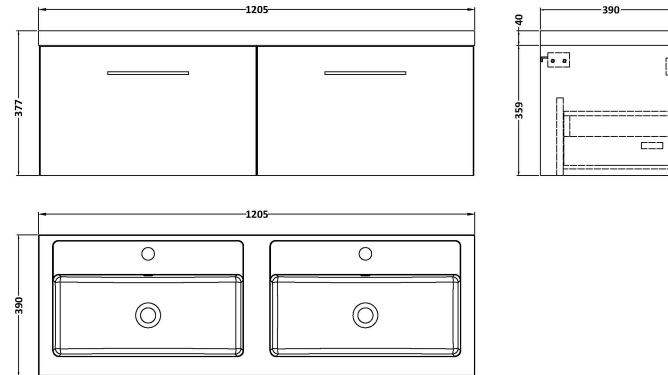

Sales Code: ARN2522C

Description: 1200 Wh 2-Drawer Vanity & Double Basin

Packaging Details

Barcode: 5056462670027

Sales Code: NVF2522

Description: 600 Single Drawer Unit (365 Deep)

Product Dimensions

Height (mm):	359
Width (mm):	600
Depth (mm):	383
Nett Weight (kg):	13

Packaging Dimensions

Height (mm):	391
Width (mm):	632
Depth (mm):	391
Gross Weight (kg):	13.5

Packaging Data

Box Colour:	Brown Cardboard Box
Box Qty:	1
Label Size:	100 x 50
Label Colour:	White Label
Label Qty:	2

Outer Box Dimensions (If Applicable)

Height (mm):	
Width (mm):	
Depth (mm):	
Gross Weight (kg):	
Barcode:	5056462660813

Product Details

Country of Origin:	United Kingdom
Fitting Instruction:	No
CE & UKCA:	N/A
FSC Certified Materials:	Yes
Colour:	Grey Vicenza Oak
Construction Method:	Cam & Wood Dowel
Construction Type:	Rigid
Cabinet Finish:	MFC Textured Woodgrain
Fascia Finish:	MFC Textured Woodgrain
Cabinet Thickness (mm):	18
Fascia Thickness (mm):	18
Drawer Included:	Yes
Drawer Type:	80mm High Metal S/C Inc Galler
No of Shelves:	0
Hinge Type:	Not Applicable
Hinge Included:	Not Applicable
Adjustable Legs:	No, Not Required
Fixings Included:	Yes
Handle Style:	Contemporary
Waste Shroud:	Yes
Handle Included:	Yes, Supplied
Handle Type:	D-Shape

Sales Code: PMB424

Description: Double Polymarble Basin 1205 X 390

Product Dimensions

Height (mm):	390
Width (mm):	1205
Depth (mm):	157
Nett Weight (kg):	18.12

Packaging Dimensions

Height (mm):	100
Width (mm):	1205
Depth (mm):	400
Gross Weight (kg):	18.12