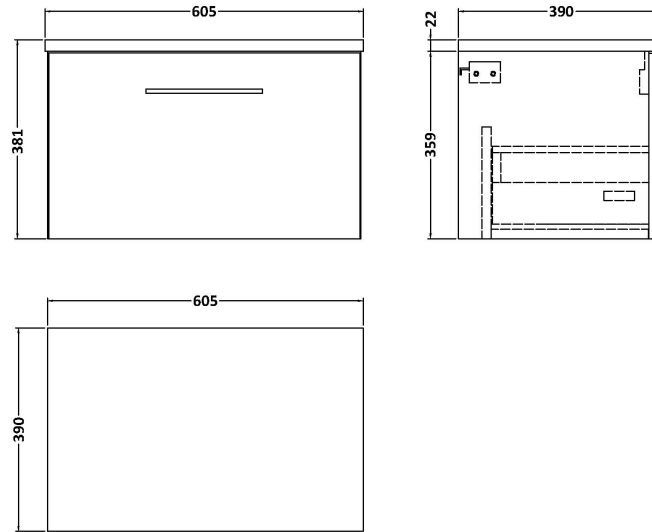

Sales Code: ARN2522LCM

Description: 600 Wh 1-Drawer Vanity & Laminate Top

Packaging Details

Barcode: 5056678455142

Sales Code: LCM600

Description: Laminate Worktop 605X390x22mm

Product Dimensions	
Height (mm):	22
Width (mm):	605
Depth (mm):	390
Nett Weight (kg):	2
Packaging Dimensions	
Height (mm):	25
Width (mm):	610
Depth (mm):	455
Gross Weight (kg):	2
Packaging Data	
Box Colour:	Brown Cardboard Box
Box Qty:	1
Label Size:	100 x 50
Label Colour:	White Label
Label Qty:	1
Outer Box Dimensions (If Applicable)	
Height (mm):	
Width (mm):	
Depth (mm):	
Gross Weight (kg):	
Barcode:	5056462624433
Product Details	
Country of Origin:	United Kingdom
Fitting Instruction:	No
CE & UKCA:	N/A
FSC Certified Materials:	Yes
Colour:	Matt Carrera Marble
Construction Method:	Not Applicable
Construction Type:	Not Applicable
Cabinet Finish:	Not Applicable
Fascia Finish:	MFC Laminated
Cabinet Thickness (mm):	
Fascia Thickness (mm):	22
Drawer Included:	No
Drawer Type:	Not Applicable
No of Shelves:	0
Hinge Type:	Not Applicable
Hinge Included:	No
Adjustable Legs:	No, Not Required
Fixings Included:	No
Handle Style:	Not Applicable
Waste Shroud:	Not Applicable
Handle Included:	No
Handle Type:	Not Applicable

Sales Code: NVF2522

Description: 600 Single Drawer Unit (365 Deep)

Product Dimensions

Height (mm):	359
Width (mm):	600
Depth (mm):	383
Nett Weight (kg):	13

Packaging Dimensions

Height (mm):	391
Width (mm):	632
Depth (mm):	391
Gross Weight (kg):	13.5

Packaging Data

Box Colour:	Brown Cardboard Box
Box Qty:	1
Label Size:	100 x 50
Label Colour:	White Label
Label Qty:	2

Outer Box Dimensions (If Applicable)

Height (mm):	
Width (mm):	
Depth (mm):	
Gross Weight (kg):	
Barcode:	5056462660813