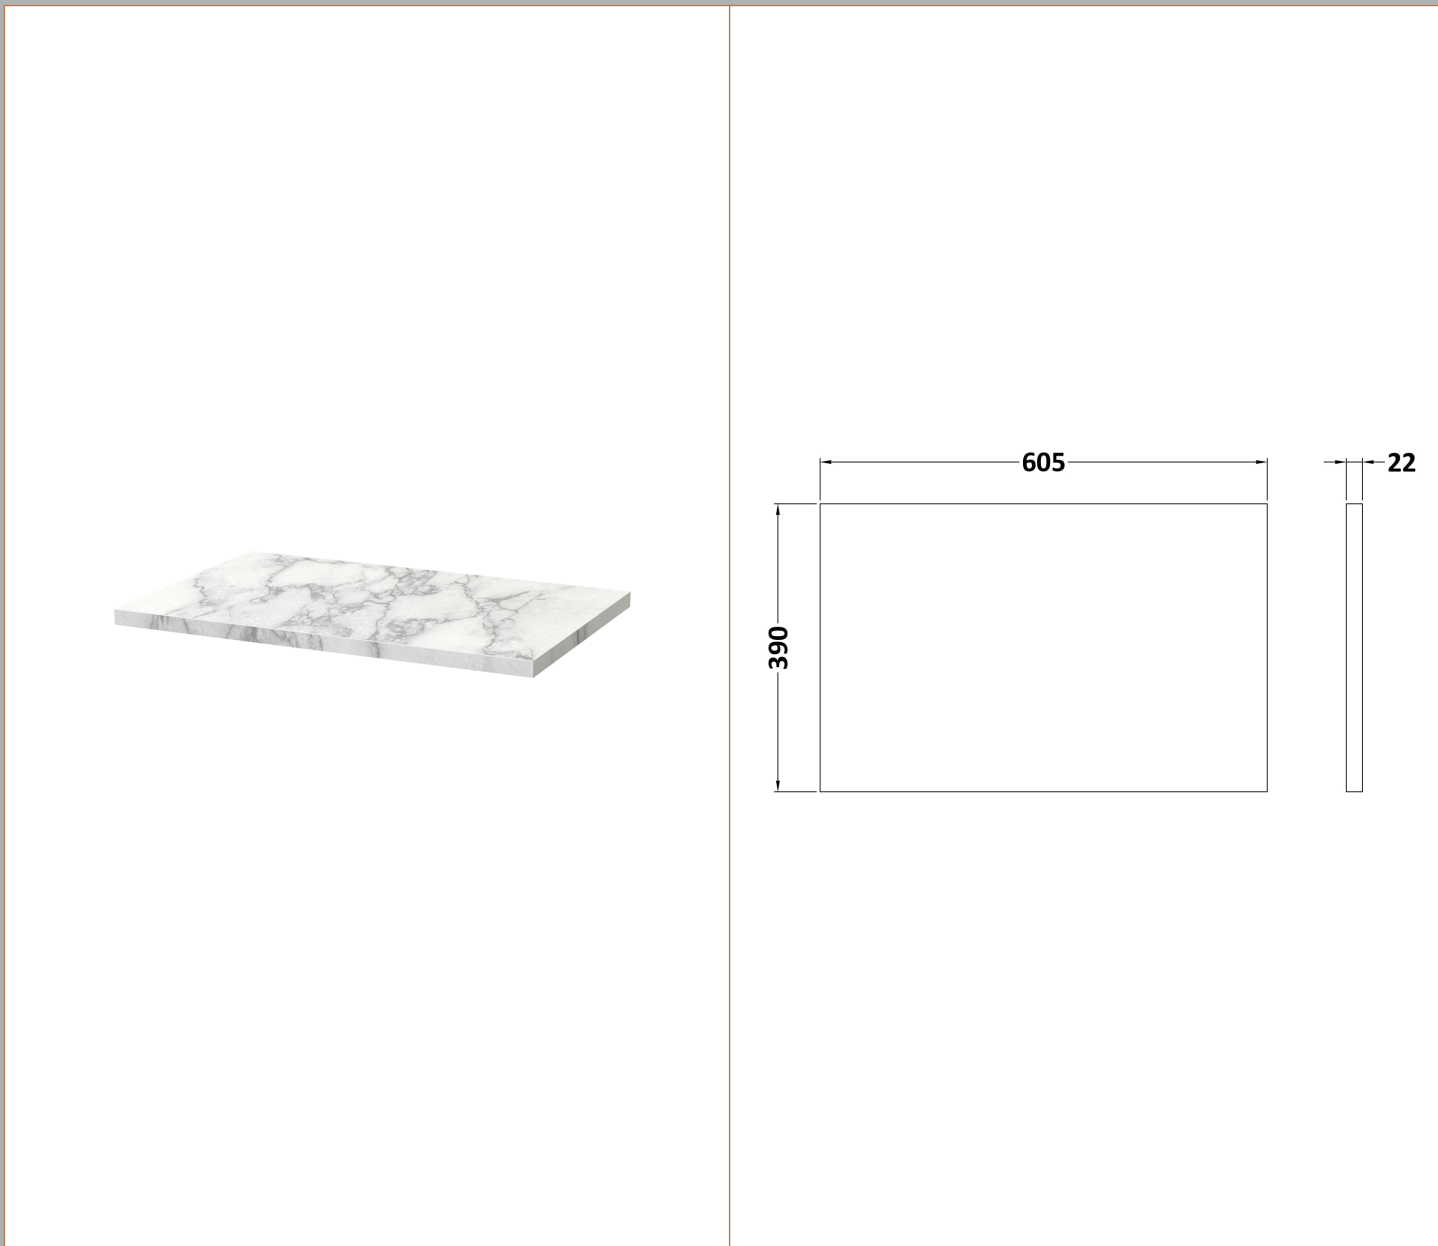

Sales Code: ARN2522LCM

Description: 600 Wh 1-Drawer Vanity & Laminate Top

Packaging Details

Barcode: 5056678455142

Sales Code: LCM600

Description: Laminate Worktop 605X390x22mm

Product Dimensions	
Height (mm):	22
Width (mm):	605
Depth (mm):	390
Nett Weight (kg):	2
Packaging Dimensions	
Height (mm):	25
Width (mm):	610
Depth (mm):	455
Gross Weight (kg):	2
Packaging Data	
Box Colour:	Brown Cardboard Box
Box Qty:	1
Label Size:	100 x 50
Label Colour:	White Label
Label Qty:	1
Outer Box Dimensions (If Applicable)	
Height (mm):	
Width (mm):	
Depth (mm):	
Gross Weight (kg):	
Barcode:	5056462624433
Product Details	
Country of Origin:	United Kingdom
Fitting Instruction:	No
CE & UKCA:	N/A
FSC Certified Materials:	Yes
Colour:	Matt Carrera Marble
Construction Method:	Not Applicable
Construction Type:	Not Applicable
Cabinet Finish:	Not Applicable
Fascia Finish:	MFC Laminated
Cabinet Thickness (mm):	
Fascia Thickness (mm):	22
Drawer Included:	No
Drawer Type:	Not Applicable
No of Shelves:	0
Hinge Type:	Not Applicable
Hinge Included:	No
Adjustable Legs:	No, Not Required
Fixings Included:	No
Handle Style:	Not Applicable
Waste Shroud:	Not Applicable
Handle Included:	No
Handle Type:	Not Applicable

Sales Code: NVF2522

Description: 600 Single Drawer Unit (365 Deep)

Product Dimensions

Height (mm):	359
Width (mm):	600
Depth (mm):	383
Nett Weight (kg):	13

Packaging Dimensions

Height (mm):	391
Width (mm):	632
Depth (mm):	391
Gross Weight (kg):	13.5

Packaging Data

Box Colour:	Brown Cardboard Box
Box Qty:	1
Label Size:	100 x 50
Label Colour:	White Label
Label Qty:	2

Outer Box Dimensions (If Applicable)

Height (mm):	
Width (mm):	
Depth (mm):	
Gross Weight (kg):	
Barcode:	5056462660813