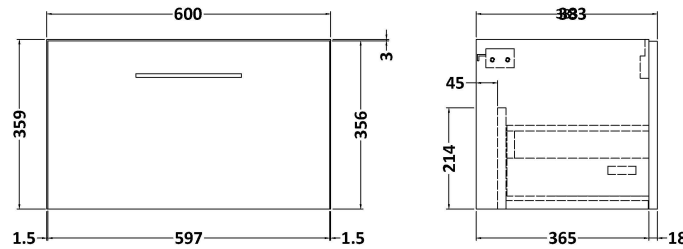

Sales Code: ARN2522LCM

Description: 600 Wh 1-Drawer Vanity & Laminate Top

Packaging Details

Barcode: 5056678455142

Sales Code: LCM600

Description: Laminate Worktop 605X390x22mm

Product Dimensions	
Height (mm):	22
Width (mm):	605
Depth (mm):	390
Nett Weight (kg):	2
Packaging Dimensions	
Height (mm):	25
Width (mm):	610
Depth (mm):	455
Gross Weight (kg):	2
Packaging Data	
Box Colour:	Brown Cardboard Box
Box Qty:	1
Label Size:	100 x 50
Label Colour:	White Label
Label Qty:	1
Outer Box Dimensions (If Applicable)	
Height (mm):	
Width (mm):	
Depth (mm):	
Gross Weight (kg):	
Barcode:	5056462624433
Product Details	
Country of Origin:	United Kingdom
Fitting Instruction:	No
CE & UKCA:	N/A
FSC Certified Materials:	Yes
Colour:	Matt Carrera Marble
Construction Method:	Not Applicable
Construction Type:	Not Applicable
Cabinet Finish:	Not Applicable
Fascia Finish:	MFC Laminated
Cabinet Thickness (mm):	
Fascia Thickness (mm):	22
Drawer Included:	No
Drawer Type:	Not Applicable
No of Shelves:	0
Hinge Type:	Not Applicable
Hinge Included:	No
Adjustable Legs:	No, Not Required
Fixings Included:	No
Handle Style:	Not Applicable
Waste Shroud:	Not Applicable
Handle Included:	No
Handle Type:	Not Applicable

Sales Code: NVF2522

Description: 600 Single Drawer Unit (365 Deep)

Product Dimensions

Height (mm):	359
Width (mm):	600
Depth (mm):	383
Nett Weight (kg):	13

Packaging Dimensions

Height (mm):	391
Width (mm):	632
Depth (mm):	391
Gross Weight (kg):	13.5

Packaging Data

Box Colour:	Brown Cardboard Box
Box Qty:	1
Label Size:	100 x 50
Label Colour:	White Label
Label Qty:	2

Outer Box Dimensions (If Applicable)

Height (mm):	
Width (mm):	
Depth (mm):	
Gross Weight (kg):	
Barcode:	5056462660813