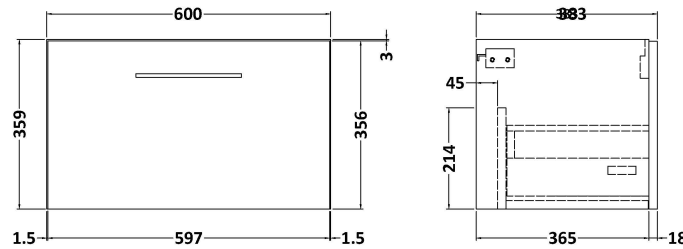

Sales Code: ARN2522W2

Description: 1200 Wh 2-Drawer Vanity & Worktop

Packaging Details

Barcode: 5056462670034

Sales Code: NVF2522

Description: 600 Single Drawer Unit (365 Deep)

Product Dimensions

Height (mm):	359
Width (mm):	600
Depth (mm):	383
Nett Weight (kg):	13

Packaging Dimensions

Height (mm):	391
Width (mm):	632
Depth (mm):	391
Gross Weight (kg):	13.5

Packaging Data

Box Colour:	Brown Cardboard Box
Box Qty:	1
Label Size:	100 x 50
Label Colour:	White Label
Label Qty:	2

Sales Code: MWD2520

Description: 1200 Worktop (1205X390x18mm)

Product Dimensions

Height (mm):	18
Width (mm):	1205
Depth (mm):	390
Nett Weight (kg):	5

Packaging Dimensions

Height (mm):	25
Width (mm):	1225
Depth (mm):	410
Gross Weight (kg):	5

Packaging Data

Box Colour:	Brown Cardboard Box - Printed
Box Qty:	1
Label Size:	100 x 50
Label Colour:	Not Applicable
Label Qty:	0

Outer Box Dimensions (If Applicable)

Height (mm):	
Width (mm):	
Depth (mm):	
Gross Weight (kg):	
Barcode:	5056462660097