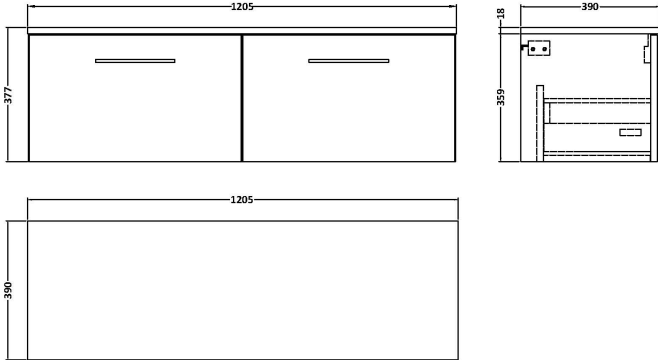

Sales Code: ARN2522W2

Description: 1200 Wh 2-Drawer Vanity & Worktop

Packaging Details

Barcode: 5056462670034

Sales Code: NVF2522

Description: 600 Single Drawer Unit (365 Deep)

Product Dimensions

Height (mm):	359
Width (mm):	600
Depth (mm):	383
Nett Weight (kg):	13

Packaging Dimensions

Height (mm):	391
Width (mm):	632
Depth (mm):	391
Gross Weight (kg):	13.5

Packaging Data

Box Colour:	Brown Cardboard Box
Box Qty:	1
Label Size:	100 x 50
Label Colour:	White Label
Label Qty:	2

Outer Box Dimensions (If Applicable)

Height (mm):	
Width (mm):	
Depth (mm):	
Gross Weight (kg):	
Barcode:	5056462660813

Product Details

Country of Origin:	United Kingdom
Fitting Instruction:	No
CE & UKCA:	N/A
FSC Certified Materials:	Yes
Colour:	Grey Vicenza Oak
Construction Method:	Cam & Wood Dowel
Construction Type:	Rigid
Cabinet Finish:	MFC Textured Woodgrain
Fascia Finish:	MFC Textured Woodgrain
Cabinet Thickness (mm):	18
Fascia Thickness (mm):	18
Drawer Included:	Yes
Drawer Type:	80mm High Metal S/C Inc Galler
No of Shelves:	0
Hinge Type:	Not Applicable
Hinge Included:	Not Applicable
Adjustable Legs:	No, Not Required
Fixings Included:	Yes
Handle Style:	Contemporary
Waste Shroud:	Yes
Handle Included:	Yes, Supplied
Handle Type:	D-Shape

Sales Code: MWD2520

Description: 1200 Worktop (1205X390x18mm)

Product Dimensions

Height (mm):	18
Width (mm):	1205
Depth (mm):	390
Nett Weight (kg):	5

Packaging Dimensions

Height (mm):	25
Width (mm):	1225
Depth (mm):	410
Gross Weight (kg):	5