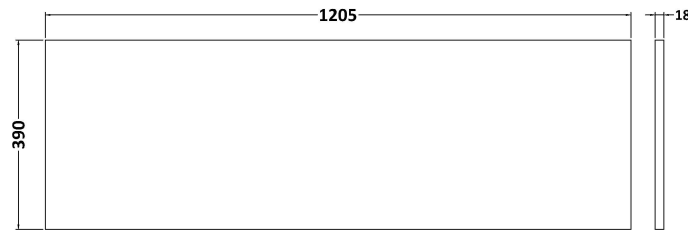

Packaging Dimensions

Height (mm):	391
Width (mm):	632
Depth (mm):	391
Gross Weight (kg):	13.5

Packaging Data

Box Colour:	Brown Cardboard Box
Box Qty:	1
Label Size:	100 x 50
Label Colour:	White Label
Label Qty:	2

Outer Box Dimensions (If Applicable)

Height (mm):	
Width (mm):	
Depth (mm):	
Gross Weight (kg):	
Barcode:	5056462660813

Product Details

Country of Origin:	United Kingdom
Fitting Instruction:	No
CE & UKCA:	N/A
FSC Certified Materials:	Yes
Colour:	Grey Vicenza Oak
Construction Method:	Cam & Wood Dowel
Construction Type:	Rigid
Cabinet Finish:	MFC Textured Woodgrain
Fascia Finish:	MFC Textured Woodgrain
Cabinet Thickness (mm):	18
Fascia Thickness (mm):	18
Drawer Included:	Yes
Drawer Type:	80mm High Metal S/C Inc Galler
No of Shelves:	0
Hinge Type:	Not Applicable
Hinge Included:	Not Applicable
Adjustable Legs:	No, Not Required
Fixings Included:	Yes
Handle Style:	Contemporary
Waste Shroud:	Yes
Handle Included:	Yes, Supplied
Handle Type:	D-Shape

Sales Code: MWD2520

Description: 1200 Worktop (1205X390x18mm)

Product Dimensions

Height (mm):	18
Width (mm):	1205
Depth (mm):	390
Nett Weight (kg):	5

Packaging Dimensions

Height (mm):	25
Width (mm):	1225
Depth (mm):	410
Gross Weight (kg):	5

Packaging Data

Box Colour:	Brown Cardboard Box - Printed
Box Qty:	1
Label Size:	100 x 50
Label Colour:	Not Applicable
Label Qty:	0

Outer Box Dimensions (If Applicable)

Height (mm):	
Width (mm):	
Depth (mm):	
Gross Weight (kg):	
Barcode:	5056462660097