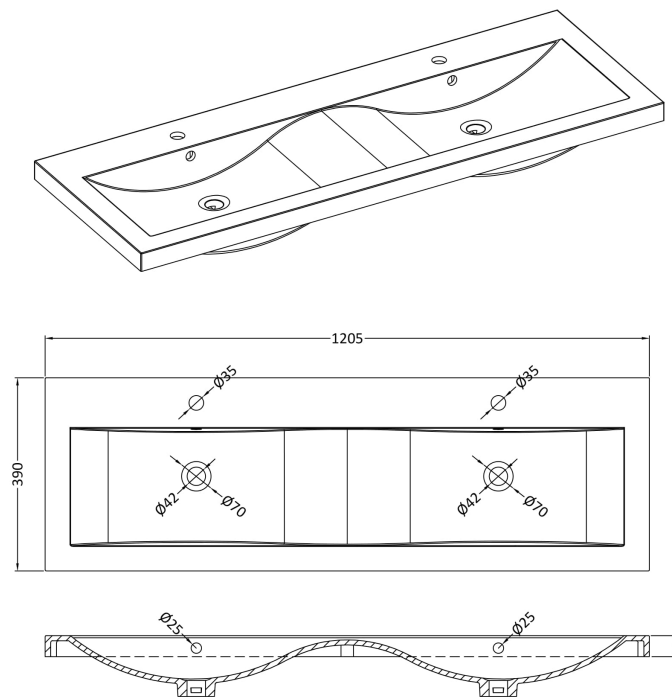

Sales Code: ARN2523F

Description: 1200 Wh 4-Door Vanity & Double Basin

Packaging Details

Barcode: 5056462670225

Sales Code: NVF2523

Description: 600 Wh 2-Door Unit (365 Deep)

Product Dimensions

Height (mm):	539
Width (mm):	600
Depth (mm):	383
Nett Weight (kg):	14.2

Packaging Dimensions

Height (mm):	560
Width (mm):	620
Depth (mm):	405
Gross Weight (kg):	14.7

Packaging Data

Box Colour:	Brown Cardboard Box
Box Qty:	1
Label Size:	100 x 50
Label Colour:	White Label
Label Qty:	2

Outer Box Dimensions (If Applicable)

Height (mm):	
Width (mm):	
Depth (mm):	
Gross Weight (kg):	
Barcode:	5056462660011

Product Details

Country of Origin:	United Kingdom
Fitting Instruction:	No
CE & UKCA:	N/A
FSC Certified Materials:	Yes
Colour:	Grey Vicenza Oak
Construction Method:	Cam & Wood Dowel
Construction Type:	Rigid
Cabinet Finish:	MFC Textured Woodgrain
Fascia Finish:	MFC Textured Woodgrain
Cabinet Thickness (mm):	18
Fascia Thickness (mm):	18
Drawer Included:	No
Drawer Type:	Not Applicable
No of Shelves:	0
Hinge Type:	95 Degree Clip-On Soft Close
Hinge Included:	Yes, Supplied
Adjustable Legs:	No, Not Required
Fixings Included:	Yes
Handle Style:	Contemporary
Waste Shroud:	No
Handle Included:	Yes, Supplied
Handle Type:	D-Shape

Sales Code: CBM424

Description: Double Ceramic Basin 1208X392

Product Dimensions

Height (mm):	390
Width (mm):	1205
Depth (mm):	175
Nett Weight (kg):	27

Packaging Dimensions

Height (mm):	205
Width (mm):	1270
Depth (mm):	510
Gross Weight (kg):	27