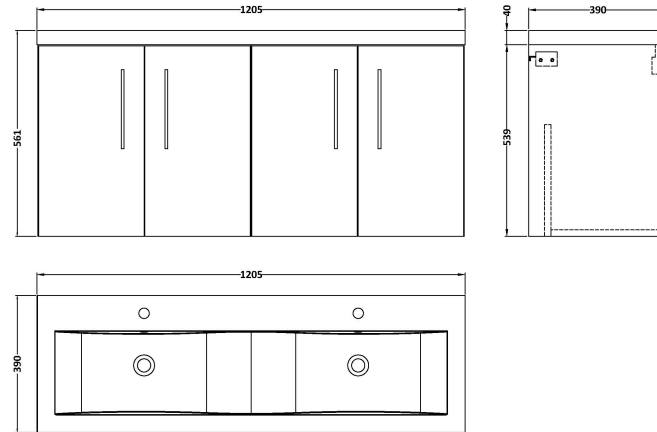

Sales Code: ARN2523F

Description: 1200 Wh 4-Door Vanity & Double Basin

Packaging Details

Barcode: 5056462670225

Sales Code: NVF2523

Description: 600 Wh 2-Door Unit (365 Deep)

Product Dimensions

Height (mm):	539
Width (mm):	600
Depth (mm):	383
Nett Weight (kg):	14.2

Packaging Dimensions

Height (mm):	560
Width (mm):	620
Depth (mm):	405
Gross Weight (kg):	14.7

Packaging Data

Box Colour:	Brown Cardboard Box
Box Qty:	1
Label Size:	100 x 50
Label Colour:	White Label
Label Qty:	2

Outer Box Dimensions (If Applicable)

Height (mm):	
Width (mm):	
Depth (mm):	
Gross Weight (kg):	
Barcode:	5056462660011

Product Details

Country of Origin:	United Kingdom
Fitting Instruction:	No
CE & UKCA:	N/A
FSC Certified Materials:	Yes
Colour:	Grey Vicenza Oak
Construction Method:	Cam & Wood Dowel
Construction Type:	Rigid
Cabinet Finish:	MFC Textured Woodgrain
Fascia Finish:	MFC Textured Woodgrain
Cabinet Thickness (mm):	18
Fascia Thickness (mm):	18
Drawer Included:	No
Drawer Type:	Not Applicable
No of Shelves:	0
Hinge Type:	95 Degree Clip-On Soft Close
Hinge Included:	Yes, Supplied
Adjustable Legs:	No, Not Required
Fixings Included:	Yes
Handle Style:	Contemporary
Waste Shroud:	No
Handle Included:	Yes, Supplied
Handle Type:	D-Shape

Sales Code: CBM424

Description: Double Ceramic Basin 1208X392

Product Dimensions

Height (mm):	390
Width (mm):	1205
Depth (mm):	175
Nett Weight (kg):	27

Packaging Dimensions

Height (mm):	205
Width (mm):	1270
Depth (mm):	510
Gross Weight (kg):	27