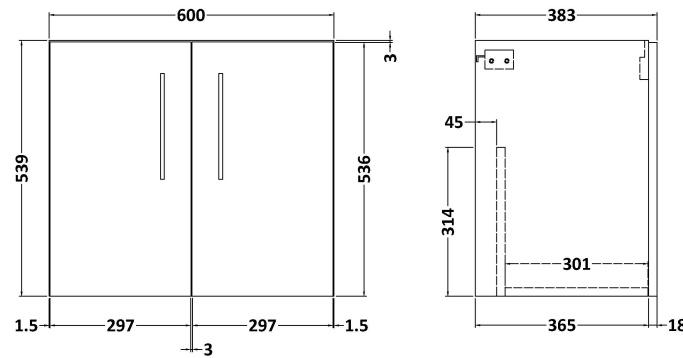

Sales Code: ARN2523F

Description: 1200 Wh 4-Door Vanity & Double Basin

Packaging Details

Barcode: 5056462670225

Sales Code: NVF2523

Description: 600 Wh 2-Door Unit (365 Deep)

Product Dimensions

Height (mm):	539
Width (mm):	600
Depth (mm):	383
Nett Weight (kg):	14.2

Packaging Dimensions

Height (mm):	560
Width (mm):	620
Depth (mm):	405
Gross Weight (kg):	14.7

Packaging Data

Box Colour:	Brown Cardboard Box
Box Qty:	1
Label Size:	100 x 50
Label Colour:	White Label
Label Qty:	2

Sales Code: CBM424

Description: Double Ceramic Basin 1208X392

Product Dimensions

Height (mm):	390
Width (mm):	1205
Depth (mm):	175
Nett Weight (kg):	27

Packaging Dimensions

Height (mm):	205
Width (mm):	1270
Depth (mm):	510
Gross Weight (kg):	27

Packaging Data

Box Colour:	Brown Cardboard Box - Printed
Box Qty:	1
Label Size:	100 x 50
Label Colour:	White Label
Label Qty:	2

Outer Box Dimensions (If Applicable)

Height (mm):	
Width (mm):	
Depth (mm):	
Gross Weight (kg):	
Barcode:	5056211875826