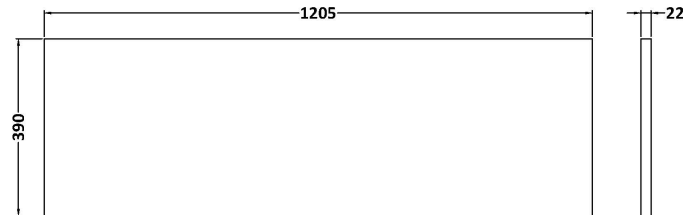

### Product Dimensions

Height (mm):	539
Width (mm):	600
Depth (mm):	383
Nett Weight (kg):	14.2

### Packaging Dimensions

Height (mm):	560
Width (mm):	620
Depth (mm):	405
Gross Weight (kg):	14.7

### Outer Box Dimensions (If Applicable)

Height (mm):	
Width (mm):	
Depth (mm):	
Gross Weight (kg):	
Barcode:	5056462660011

**Sales Code:** LSW1200

**Description:** Laminate Worktop 1205X390x22mm

**Product Dimensions**

Height (mm):	22
Width (mm):	1205
Depth (mm):	390
Nett Weight (kg):	5

**Packaging Dimensions**

Height (mm):	25
Width (mm):	1215
Depth (mm):	455
Gross Weight (kg):	5