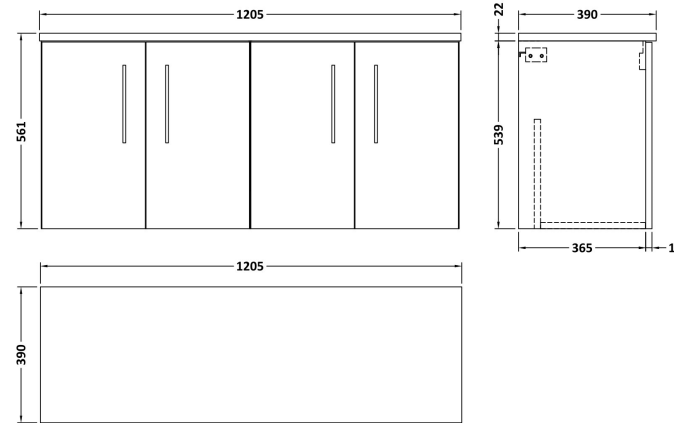

Sales Code: ARN2523LSW2

Description: 1200 Wh 4-Door Vanity & Laminate Top

Packaging Details

Barcode: 5056678456804