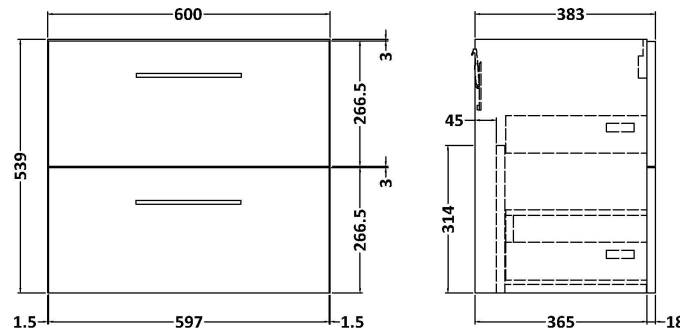

Sales Code: ARN2524F

Description: 1200 Wh 4-Drawer Vanity & Double Basin

Packaging Details

Barcode: 5056462670430

Sales Code: NVF2524

Description: 600 Wh 2-Drawer Unit (365 Deep)

Product Dimensions

Height (mm):	539
Width (mm):	600
Depth (mm):	383
Nett Weight (kg):	21.5

Packaging Dimensions

Height (mm):	560
Width (mm):	520
Depth (mm):	405
Gross Weight (kg):	22

Packaging Data

Box Colour:	Brown Cardboard Box
Box Qty:	1
Label Size:	100 x 50
Label Colour:	White Label
Label Qty:	2

Sales Code: CBM424

Description: Double Ceramic Basin 1208X392

Product Dimensions

Height (mm):	390
Width (mm):	1205
Depth (mm):	175
Nett Weight (kg):	27

Packaging Dimensions

Height (mm):	205
Width (mm):	1270
Depth (mm):	510
Gross Weight (kg):	27

Packaging Data

Box Colour:	Brown Cardboard Box - Printed
Box Qty:	1
Label Size:	100 x 50
Label Colour:	White Label
Label Qty:	2

Outer Box Dimensions (If Applicable)

Height (mm):	
Width (mm):	
Depth (mm):	
Gross Weight (kg):	
Barcode:	5056211875826