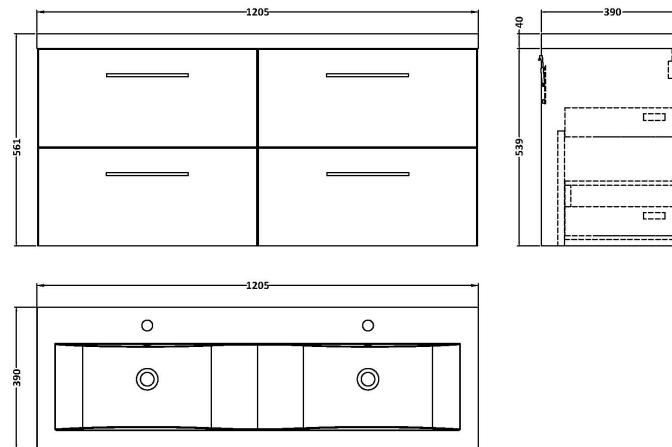

Sales Code: ARN2524F

Description: 1200 Wh 4-Drawer Vanity & Double Basin

Packaging Details

Barcode: 5056462670430

Sales Code: NVF2524

Description: 600 Wh 2-Drawer Unit (365 Deep)

Product Dimensions

Height (mm):	539
Width (mm):	600
Depth (mm):	383
Nett Weight (kg):	21.5

Packaging Dimensions

Height (mm):	560
Width (mm):	520
Depth (mm):	405
Gross Weight (kg):	22

Packaging Data

Box Colour:	Brown Cardboard Box
Box Qty:	1
Label Size:	100 x 50
Label Colour:	White Label
Label Qty:	2

Outer Box Dimensions (If Applicable)

Height (mm):	
Width (mm):	
Depth (mm):	
Gross Weight (kg):	
Barcode:	5056462660028

Product Details

Country of Origin:	United Kingdom
Fitting Instruction:	No
CE & UKCA:	N/A
FSC Certified Materials:	Yes
Colour:	Grey Vicenza Oak
Construction Method:	Cam & Wood Dowel
Construction Type:	Rigid
Cabinet Finish:	MFC Textured Woodgrain
Fascia Finish:	MFC Textured Woodgrain
Cabinet Thickness (mm):	18
Fascia Thickness (mm):	18
Drawer Included:	Yes
Drawer Type:	80mm High Metal S/C Inc Galler
No of Shelves:	0
Hinge Type:	Not Applicable
Hinge Included:	Not Applicable
Adjustable Legs:	No, Not Required
Fixings Included:	Yes
Handle Style:	Contemporary
Waste Shroud:	Yes
Handle Included:	Yes, Supplied
Handle Type:	D-Shape

Sales Code: CBM424

Description: Double Ceramic Basin 1208X392

Product Dimensions

Height (mm):	390
Width (mm):	1205
Depth (mm):	175
Nett Weight (kg):	27

Packaging Dimensions

Height (mm):	205
Width (mm):	1270
Depth (mm):	510
Gross Weight (kg):	27