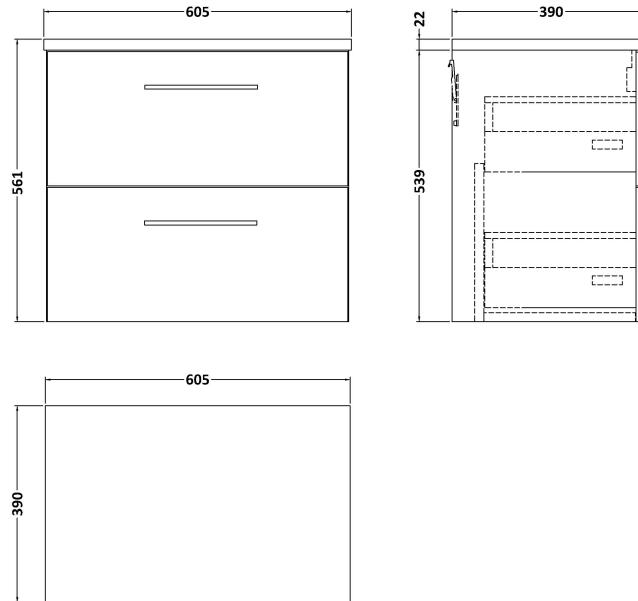

Sales Code: ARN2524LCM

Description: 600 Wh 2-Drawer Vanity & Laminate Top

Packaging Details

Barcode: 5056678455166

Sales Code: LCM600

Description: Laminate Worktop 605X390x22mm

Product Dimensions	
Height (mm):	22
Width (mm):	605
Depth (mm):	390
Nett Weight (kg):	2
Packaging Dimensions	
Height (mm):	25
Width (mm):	610
Depth (mm):	455
Gross Weight (kg):	2
Packaging Data	
Box Colour:	Brown Cardboard Box
Box Qty:	1
Label Size:	100 x 50
Label Colour:	White Label
Label Qty:	1
Outer Box Dimensions (If Applicable)	
Height (mm):	
Width (mm):	
Depth (mm):	
Gross Weight (kg):	
Barcode:	5056462624433
Product Details	
Country of Origin:	United Kingdom
Fitting Instruction:	No
CE & UKCA:	N/A
FSC Certified Materials:	Yes
Colour:	Matt Carrera Marble
Construction Method:	Not Applicable
Construction Type:	Not Applicable
Cabinet Finish:	Not Applicable
Fascia Finish:	MFC Laminated
Cabinet Thickness (mm):	
Fascia Thickness (mm):	22
Drawer Included:	No
Drawer Type:	Not Applicable
No of Shelves:	0
Hinge Type:	Not Applicable
Hinge Included:	No
Adjustable Legs:	No, Not Required
Fixings Included:	No
Handle Style:	Not Applicable
Waste Shroud:	Not Applicable
Handle Included:	No
Handle Type:	Not Applicable

Sales Code: NVF2524

Description: 600 Wh 2-Drawer Unit (365 Deep)

Product Dimensions

Height (mm):	539
Width (mm):	600
Depth (mm):	383
Nett Weight (kg):	21.5

Packaging Dimensions

Height (mm):	560
Width (mm):	520
Depth (mm):	405
Gross Weight (kg):	22

Packaging Data

Box Colour:	Brown Cardboard Box
Box Qty:	1
Label Size:	100 x 50
Label Colour:	White Label
Label Qty:	2

Outer Box Dimensions (If Applicable)

Height (mm):	
Width (mm):	
Depth (mm):	
Gross Weight (kg):	
Barcode:	5056462660028