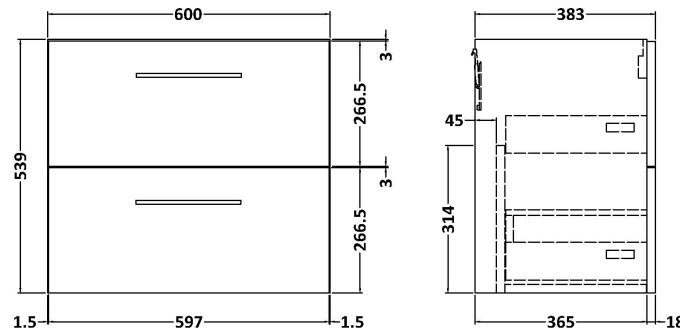

Sales Code: ARN2524LCM

Description: 600 Wh 2-Drawer Vanity & Laminate Top

Packaging Details

Barcode: 5056678455166

Sales Code: LCM600

Description: Laminate Worktop 605X390x22mm

Product Dimensions	
Height (mm):	22
Width (mm):	605
Depth (mm):	390
Nett Weight (kg):	2
Packaging Dimensions	
Height (mm):	25
Width (mm):	610
Depth (mm):	455
Gross Weight (kg):	2
Packaging Data	
Box Colour:	Brown Cardboard Box
Box Qty:	1
Label Size:	100 x 50
Label Colour:	White Label
Label Qty:	1
Outer Box Dimensions (If Applicable)	
Height (mm):	
Width (mm):	
Depth (mm):	
Gross Weight (kg):	
Barcode:	5056462624433
Product Details	
Country of Origin:	United Kingdom
Fitting Instruction:	No
CE & UKCA:	N/A
FSC Certified Materials:	Yes
Colour:	Matt Carrera Marble
Construction Method:	Not Applicable
Construction Type:	Not Applicable
Cabinet Finish:	Not Applicable
Fascia Finish:	MFC Laminated
Cabinet Thickness (mm):	
Fascia Thickness (mm):	22
Drawer Included:	No
Drawer Type:	Not Applicable
No of Shelves:	0
Hinge Type:	Not Applicable
Hinge Included:	No
Adjustable Legs:	No, Not Required
Fixings Included:	No
Handle Style:	Not Applicable
Waste Shroud:	Not Applicable
Handle Included:	No
Handle Type:	Not Applicable

Sales Code: NVF2524

Description: 600 Wh 2-Drawer Unit (365 Deep)

Product Dimensions

Height (mm):	539
Width (mm):	600
Depth (mm):	383
Nett Weight (kg):	21.5

Packaging Dimensions

Height (mm):	560
Width (mm):	520
Depth (mm):	405
Gross Weight (kg):	22

Packaging Data

Box Colour:	Brown Cardboard Box
Box Qty:	1
Label Size:	100 x 50
Label Colour:	White Label
Label Qty:	2

Outer Box Dimensions (If Applicable)

Height (mm):	
Width (mm):	
Depth (mm):	
Gross Weight (kg):	
Barcode:	5056462660028