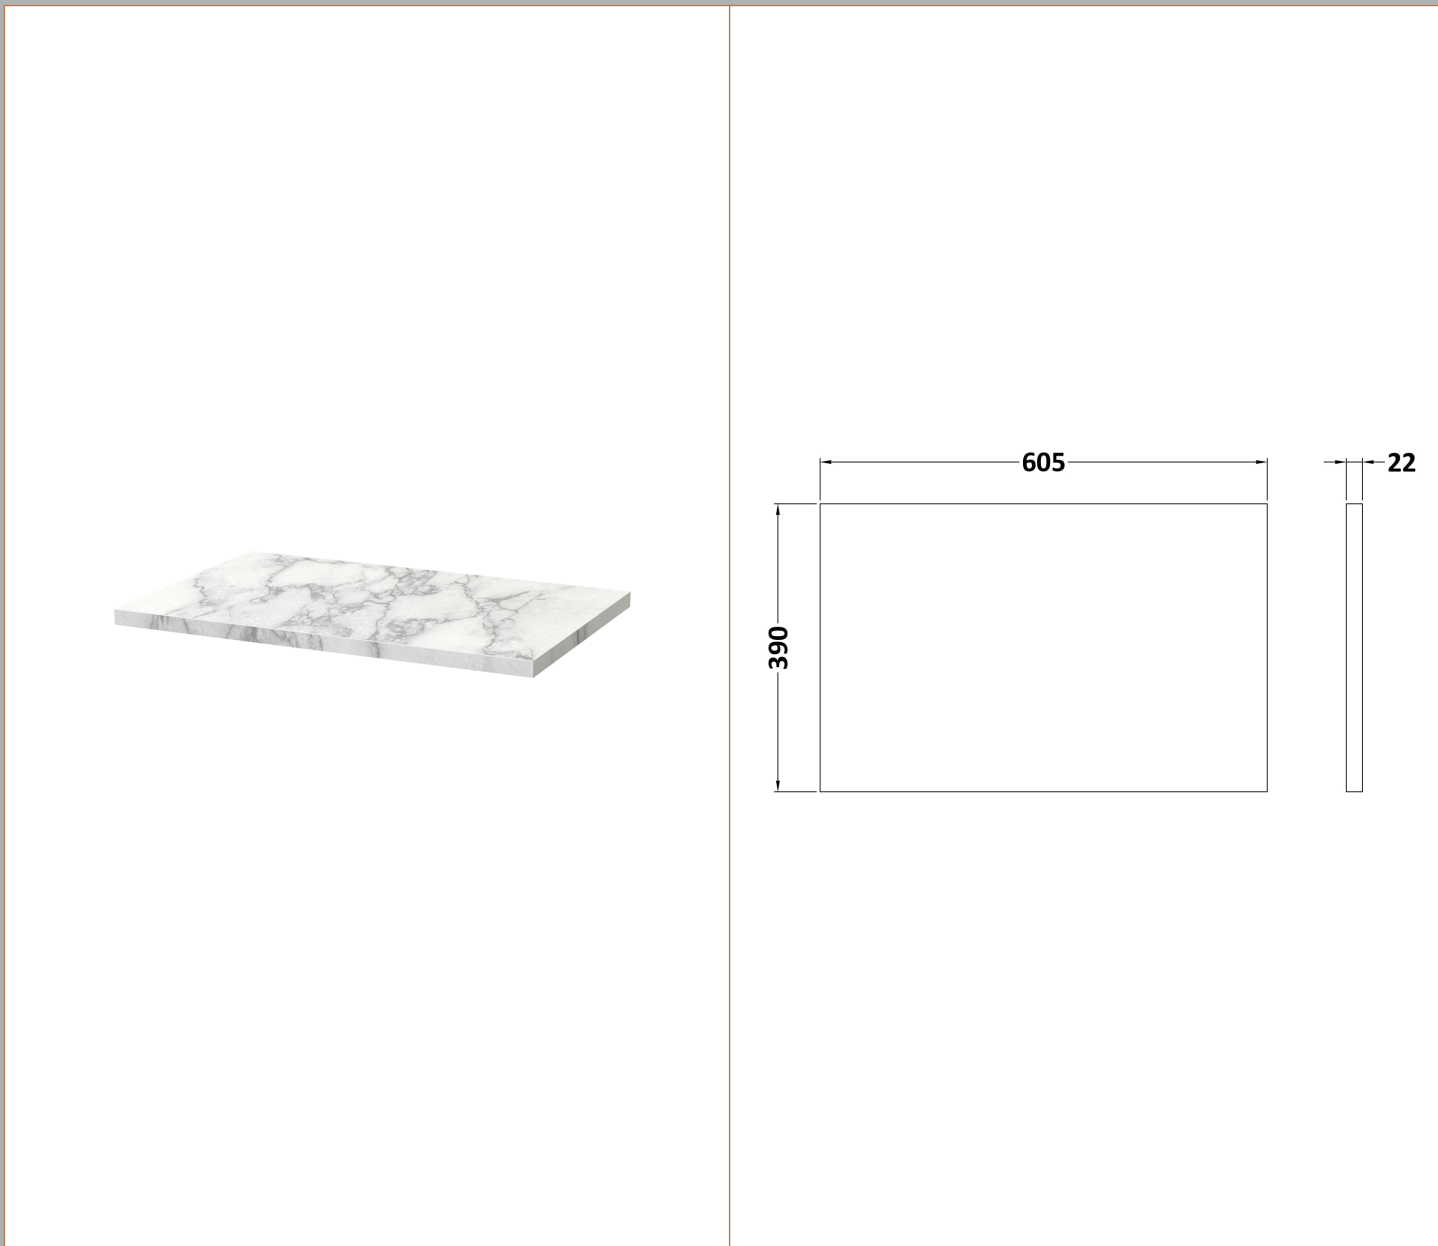

Sales Code: ARN2524LCM

Description: 600 Wh 2-Drawer Vanity & Laminate Top

Packaging Details

Barcode: 5056678455166

Sales Code: LCM600

Description: Laminate Worktop 605X390x22mm

Product Dimensions	
Height (mm):	22
Width (mm):	605
Depth (mm):	390
Nett Weight (kg):	2
Packaging Dimensions	
Height (mm):	25
Width (mm):	610
Depth (mm):	455
Gross Weight (kg):	2
Packaging Data	
Box Colour:	Brown Cardboard Box
Box Qty:	1
Label Size:	100 x 50
Label Colour:	White Label
Label Qty:	1
Outer Box Dimensions (If Applicable)	
Height (mm):	
Width (mm):	
Depth (mm):	
Gross Weight (kg):	
Barcode:	5056462624433
Product Details	
Country of Origin:	United Kingdom
Fitting Instruction:	No
CE & UKCA:	N/A
FSC Certified Materials:	Yes
Colour:	Matt Carrera Marble
Construction Method:	Not Applicable
Construction Type:	Not Applicable
Cabinet Finish:	Not Applicable
Fascia Finish:	MFC Laminated
Cabinet Thickness (mm):	
Fascia Thickness (mm):	22
Drawer Included:	No
Drawer Type:	Not Applicable
No of Shelves:	0
Hinge Type:	Not Applicable
Hinge Included:	No
Adjustable Legs:	No, Not Required
Fixings Included:	No
Handle Style:	Not Applicable
Waste Shroud:	Not Applicable
Handle Included:	No
Handle Type:	Not Applicable

Sales Code: NVF2524

Description: 600 Wh 2-Drawer Unit (365 Deep)

Product Dimensions

Height (mm):	539
Width (mm):	600
Depth (mm):	383
Nett Weight (kg):	21.5

Packaging Dimensions

Height (mm):	560
Width (mm):	520
Depth (mm):	405
Gross Weight (kg):	22

Packaging Data

Box Colour:	Brown Cardboard Box
Box Qty:	1
Label Size:	100 x 50
Label Colour:	White Label
Label Qty:	2

Outer Box Dimensions (If Applicable)

Height (mm):	
Width (mm):	
Depth (mm):	
Gross Weight (kg):	
Barcode:	5056462660028