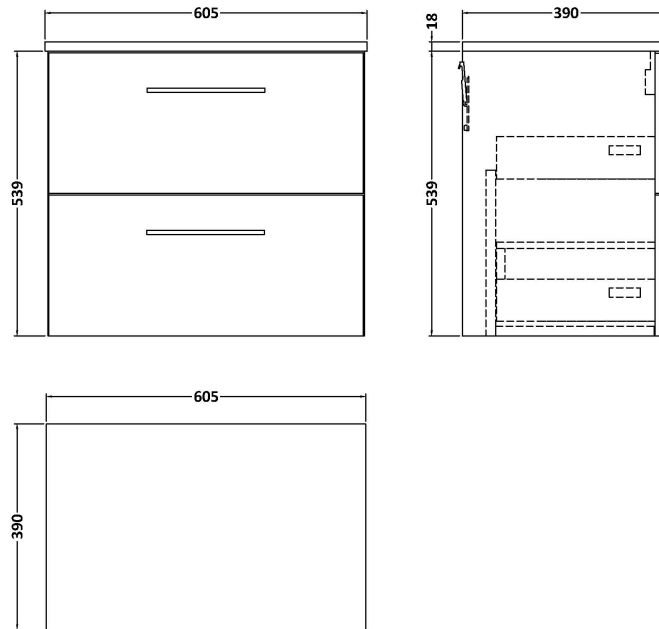

Sales Code: ARN2524W

Description: 600 Wh 2-Drawer Vanity & Worktop

Packaging Details

Barcode: 5056462668390

Sales Code: NVF2524

Description: 600 Wh 2-Drawer Unit (365 Deep)

Product Dimensions

Height (mm):	539
Width (mm):	600
Depth (mm):	383
Nett Weight (kg):	21.5

Packaging Dimensions

Height (mm):	560
Width (mm):	520
Depth (mm):	405
Gross Weight (kg):	22

Packaging Data

Box Colour:	Brown Cardboard Box
Box Qty:	1
Label Size:	100 x 50
Label Colour:	White Label
Label Qty:	2

Sales Code: MWD2560

Description: 600 Worktop (605X390x18mm)

Product Dimensions

Height (mm):	18
Width (mm):	605
Depth (mm):	390
Nett Weight (kg):	2.5

Packaging Dimensions

Height (mm):	25
Width (mm):	625
Depth (mm):	410
Gross Weight (kg):	3

Packaging Data

Box Colour:	Brown Cardboard Box
Box Qty:	1
Label Size:	50 x 100
Label Colour:	White Label
Label Qty:	2

Outer Box Dimensions (If Applicable)

Height (mm):	
Width (mm):	
Depth (mm):	
Gross Weight (kg):	
Barcode:	5056462660073