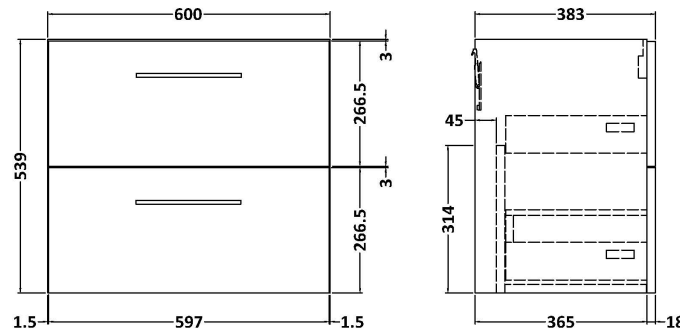

Sales Code: ARN2524W

Description: 600 Wh 2-Drawer Vanity & Worktop

Packaging Details

Barcode: 5056462668390

Sales Code: NVF2524

Description: 600 Wh 2-Drawer Unit (365 Deep)

Product Dimensions

Height (mm):	539
Width (mm):	600
Depth (mm):	383
Nett Weight (kg):	21.5

Packaging Dimensions

Height (mm):	560
Width (mm):	520
Depth (mm):	405
Gross Weight (kg):	22

Packaging Data

Box Colour:	Brown Cardboard Box
Box Qty:	1
Label Size:	100 x 50
Label Colour:	White Label
Label Qty:	2

Sales Code: MWD2560

Description: 600 Worktop (605X390x18mm)

Product Dimensions

Height (mm):	18
Width (mm):	605
Depth (mm):	390
Nett Weight (kg):	2.5

Packaging Dimensions

Height (mm):	25
Width (mm):	625
Depth (mm):	410
Gross Weight (kg):	3

Packaging Data

Box Colour:	Brown Cardboard Box
Box Qty:	1
Label Size:	50 x 100
Label Colour:	White Label
Label Qty:	2

Outer Box Dimensions (If Applicable)

Height (mm):	
Width (mm):	
Depth (mm):	
Gross Weight (kg):	
Barcode:	5056462660073