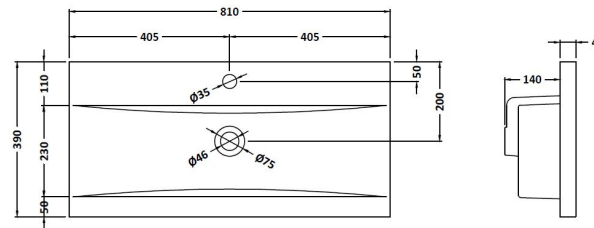

Packaging Dimensions

Height (mm):	391
Width (mm):	832
Depth (mm):	391
Gross Weight (kg):	17.5

Packaging Data

Box Colour:	Brown Cardboard Box
Box Qty:	1
Label Size:	100 x 50
Label Colour:	White Label
Label Qty:	2

Outer Box Dimensions (If Applicable)

Height (mm):	
Width (mm):	
Depth (mm):	
Gross Weight (kg):	
Barcode:	5056462660882

Product Details

Country of Origin:	United Kingdom
Fitting Instruction:	No
CE & UKCA:	N/A
FSC Certified Materials:	Yes
Colour:	Grey Vicenza Oak
Construction Method:	Cam & Wood Dowel
Construction Type:	Rigid
Cabinet Finish:	MFC Textured Woodgrain
Fascia Finish:	MFC Textured Woodgrain
Cabinet Thickness (mm):	18
Fascia Thickness (mm):	18
Drawer Included:	Yes
Drawer Type:	80mm High Metal S/C Inc Galler
No of Shelves:	0
Hinge Type:	Not Applicable
Hinge Included:	Not Applicable
Adjustable Legs:	No, Not Required
Fixings Included:	Yes
Handle Style:	Contemporary
Waste Shroud:	Yes
Handle Included:	Yes, Supplied
Handle Type:	D-Shape

Sales Code: NVM015

Description: 800 Mid Edged Basin 1 Th

Product Dimensions

Height (mm):	180
Width (mm):	810
Depth (mm):	390
Nett Weight (kg):	15

Packaging Dimensions

Height (mm):	210
Width (mm):	410
Depth (mm):	830
Gross Weight (kg):	15

Packaging Data

Box Colour:	Brown Cardboard Box
Box Qty:	1
Label Size:	100 x 50
Label Colour:	White Label
Label Qty:	2

Outer Box Dimensions (If Applicable)

Height (mm):	
Width (mm):	
Depth (mm):	
Gross Weight (kg):	
Barcode:	5055369043422