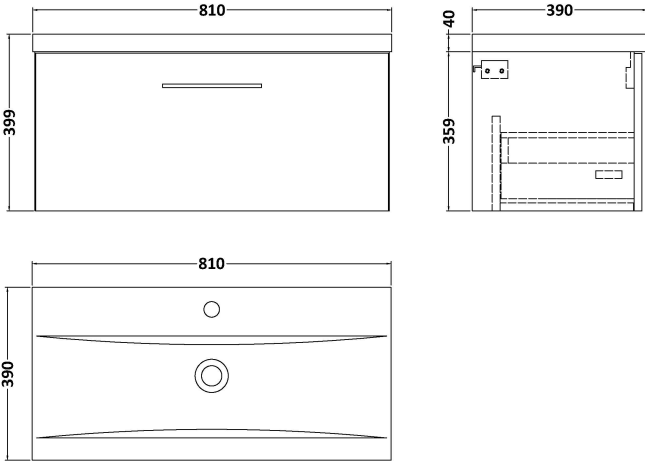

Sales Code: ARN2525A

Description: 800 Wh 1-Drawer Vanity & Basin 1

Packaging Details

Barcode: 5056462668789

Sales Code: NVF2525

Description: 800 Single Drawer Unit (365 Deep)

Product Dimensions

Height (mm):	359
Width (mm):	800
Depth (mm):	383
Nett Weight (kg):	17

Packaging Dimensions

Height (mm):	391
Width (mm):	832
Depth (mm):	391
Gross Weight (kg):	17.5

Packaging Data

Box Colour:	Brown Cardboard Box
Box Qty:	1
Label Size:	100 x 50
Label Colour:	White Label
Label Qty:	2

Outer Box Dimensions (If Applicable)

Height (mm):	
Width (mm):	
Depth (mm):	
Gross Weight (kg):	
Barcode:	5056462660882

Product Details

Country of Origin:	United Kingdom
Fitting Instruction:	No
CE & UKCA:	N/A
FSC Certified Materials:	Yes
Colour:	Grey Vicenza Oak
Construction Method:	Cam & Wood Dowel
Construction Type:	Rigid
Cabinet Finish:	MFC Textured Woodgrain
Fascia Finish:	MFC Textured Woodgrain
Cabinet Thickness (mm):	18
Fascia Thickness (mm):	18
Drawer Included:	Yes
Drawer Type:	80mm High Metal S/C Inc Galler
No of Shelves:	0
Hinge Type:	Not Applicable
Hinge Included:	Not Applicable
Adjustable Legs:	No, Not Required
Fixings Included:	Yes
Handle Style:	Contemporary
Waste Shroud:	Yes
Handle Included:	Yes, Supplied
Handle Type:	D-Shape

Sales Code: NVM015

Description: 800 Mid Edged Basin 1 Th

Product Dimensions

Height (mm):	180
Width (mm):	810
Depth (mm):	390
Nett Weight (kg):	15

Packaging Dimensions

Height (mm):	210
Width (mm):	410
Depth (mm):	830
Gross Weight (kg):	15