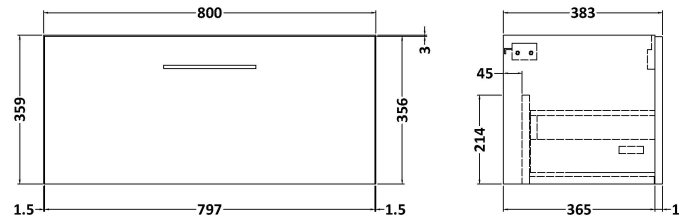

Sales Code: ARN2525LCM

Description: 800 Wh 1-Drawer Vanity & Laminate Top

Packaging Details

Barcode: 5056678455173

Sales Code: LCM800

Description: Laminate Worktop 805X390x22mm

Product Dimensions

Height (mm):	22
Width (mm):	805
Depth (mm):	390
Nett Weight (kg):	2.75

Packaging Dimensions

Height (mm):	25
Width (mm):	810
Depth (mm):	455
Gross Weight (kg):	2.75

Packaging Data

Box Colour:	Brown Cardboard Box
Box Qty:	1
Label Size:	100 x 50
Label Colour:	White Label
Label Qty:	1

Sales Code: NVF2525

Description: 800 Single Drawer Unit (365 Deep)

Product Dimensions

Height (mm):	359
Width (mm):	800
Depth (mm):	383
Nett Weight (kg):	17

Packaging Dimensions

Height (mm):	391
Width (mm):	832
Depth (mm):	391
Gross Weight (kg):	17.5

Packaging Data

Box Colour:	Brown Cardboard Box
Box Qty:	1
Label Size:	100 x 50
Label Colour:	White Label
Label Qty:	2

Outer Box Dimensions (If Applicable)

Height (mm):	
Width (mm):	
Depth (mm):	
Gross Weight (kg):	
Barcode:	5056462660882