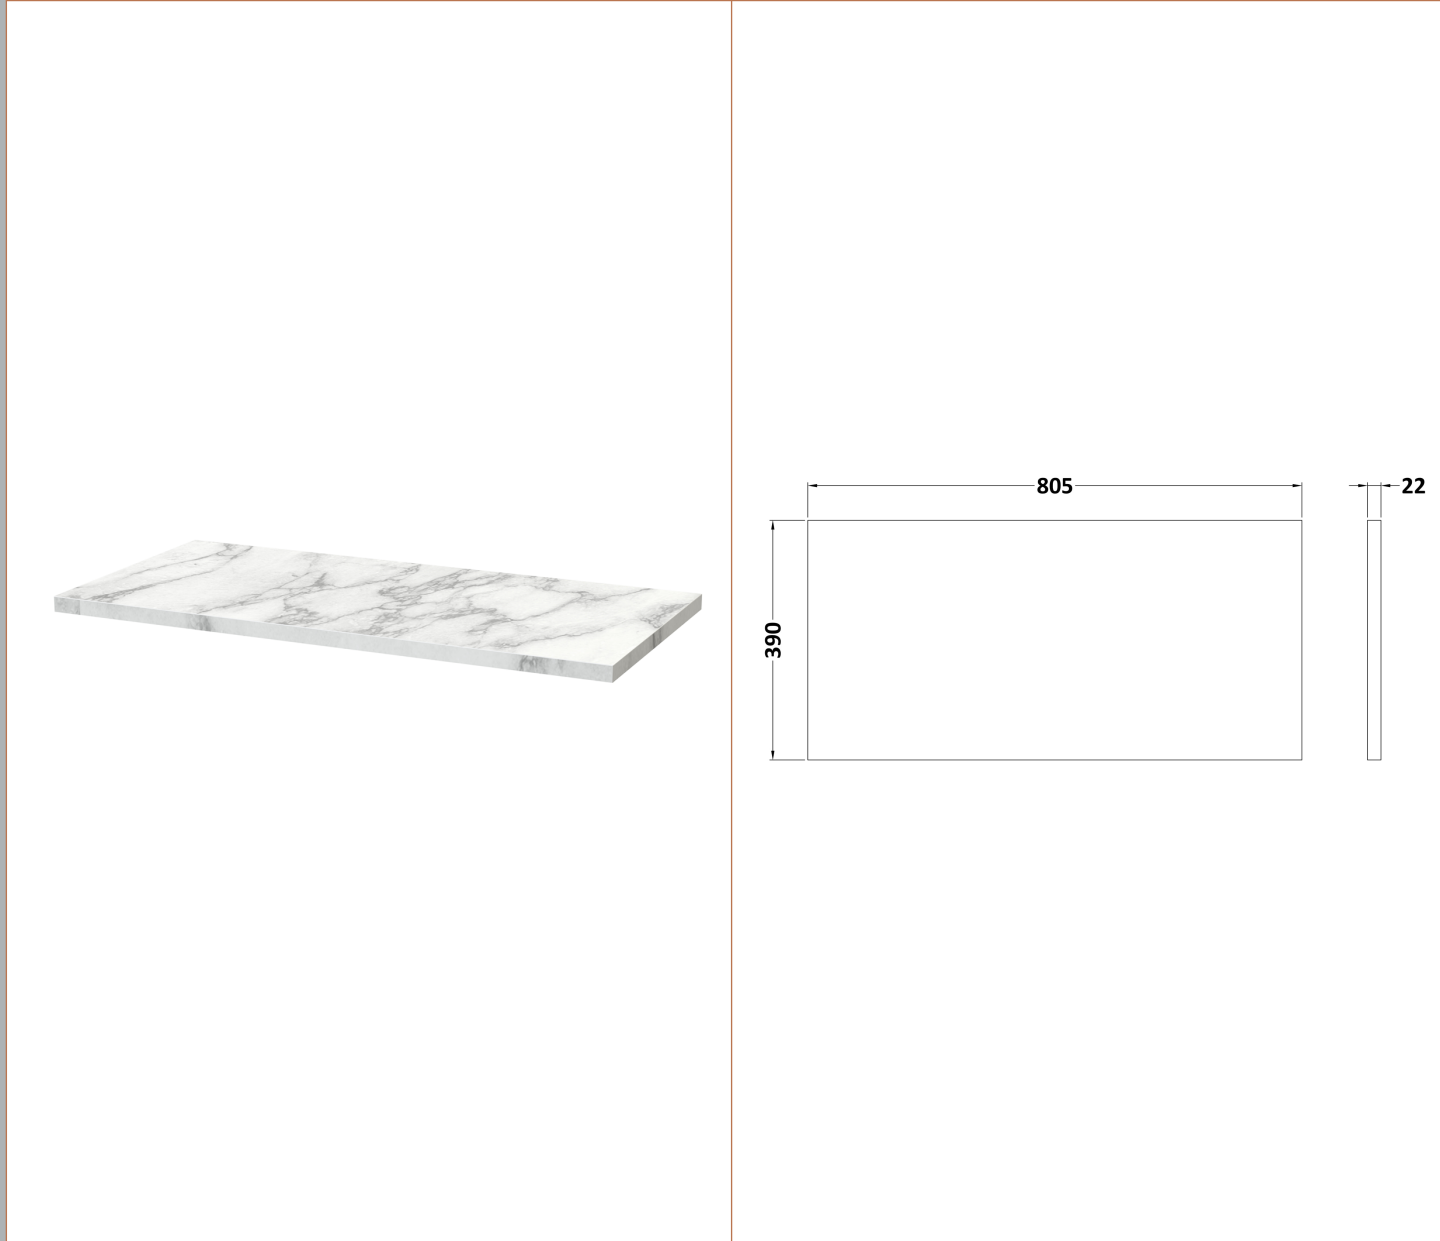

Sales Code: ARN2525LCM

Description: 800 Wh 1-Drawer Vanity & Laminate Top

Packaging Details

Barcode: 5056678455173

Sales Code: LCM800

Description: Laminate Worktop 805X390x22mm

Product Dimensions

Height (mm):	22
Width (mm):	805
Depth (mm):	390
Nett Weight (kg):	2.75

Packaging Dimensions

Height (mm):	25
Width (mm):	810
Depth (mm):	455
Gross Weight (kg):	2.75

Packaging Data

Box Colour:	Brown Cardboard Box
Box Qty:	1
Label Size:	100 x 50
Label Colour:	White Label
Label Qty:	1

Sales Code: NVF2525

Description: 800 Single Drawer Unit (365 Deep)

Product Dimensions

Height (mm):	359
Width (mm):	800
Depth (mm):	383
Nett Weight (kg):	17

Packaging Dimensions

Height (mm):	391
Width (mm):	832
Depth (mm):	391
Gross Weight (kg):	17.5

Packaging Data

Box Colour:	Brown Cardboard Box
Box Qty:	1
Label Size:	100 x 50
Label Colour:	White Label
Label Qty:	2

Outer Box Dimensions (If Applicable)

Height (mm):	
Width (mm):	
Depth (mm):	
Gross Weight (kg):	
Barcode:	5056462660882