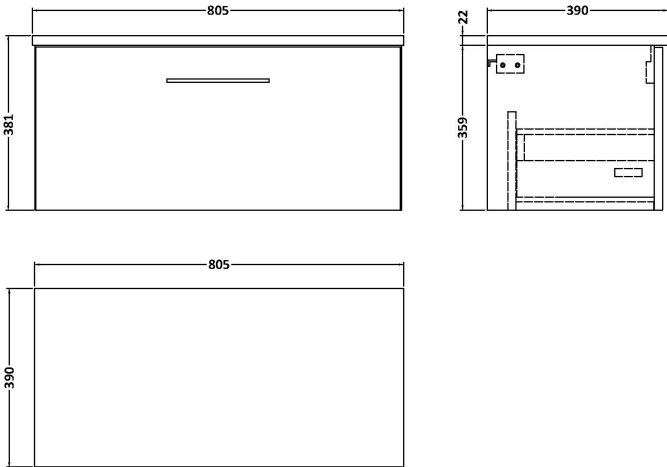

Sales Code: ARN2525LCM

Description: 800 Wh 1-Drawer Vanity & Laminate Top

Packaging Details

Barcode: 5056678455173

Sales Code: LCM800

Description: Laminate Worktop 805X390x22mm

Product Dimensions

Height (mm):	22
Width (mm):	805
Depth (mm):	390
Nett Weight (kg):	2.75

Packaging Dimensions

Height (mm):	25
Width (mm):	810
Depth (mm):	455
Gross Weight (kg):	2.75

Packaging Data

Box Colour:	Brown Cardboard Box
Box Qty:	1
Label Size:	100 x 50
Label Colour:	White Label
Label Qty:	1

Sales Code: NVF2525

Description: 800 Single Drawer Unit (365 Deep)

Product Dimensions

Height (mm):	359
Width (mm):	800
Depth (mm):	383
Nett Weight (kg):	17

Packaging Dimensions

Height (mm):	391
Width (mm):	832
Depth (mm):	391
Gross Weight (kg):	17.5

Packaging Data

Box Colour:	Brown Cardboard Box
Box Qty:	1
Label Size:	100 x 50
Label Colour:	White Label
Label Qty:	2

Outer Box Dimensions (If Applicable)

Height (mm):	
Width (mm):	
Depth (mm):	
Gross Weight (kg):	
Barcode:	5056462660882