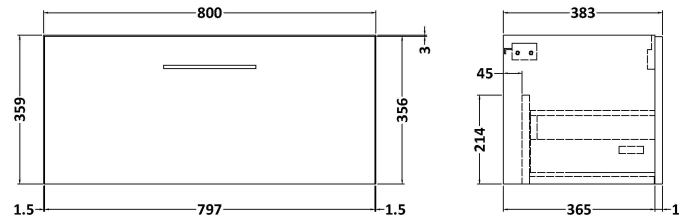

### Product Dimensions

Height (mm):	359
Width (mm):	800
Depth (mm):	383
Nett Weight (kg):	17

### Packaging Dimensions

Height (mm):	391
Width (mm):	832
Depth (mm):	391
Gross Weight (kg):	17.5

### Outer Box Dimensions (If Applicable)

Height (mm):	
Width (mm):	
Depth (mm):	
Gross Weight (kg):	
Barcode:	5056462660882

**Sales Code:** MWD2580

**Description:** 800 Worktop (805X390x18mm)

**Product Dimensions**

Height (mm):	18
Width (mm):	805
Depth (mm):	390
Nett Weight (kg):	3.5

**Packaging Dimensions**

Height (mm):	25
Width (mm):	825
Depth (mm):	410
Gross Weight (kg):	3.5