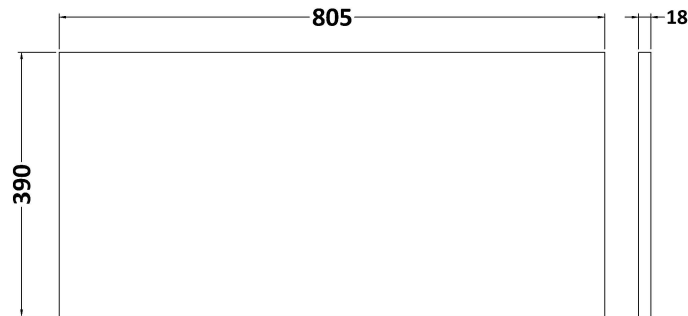

### Product Dimensions

Height (mm):	359
Width (mm):	800
Depth (mm):	383
Nett Weight (kg):	17

### Packaging Dimensions

Height (mm):	391
Width (mm):	832
Depth (mm):	391
Gross Weight (kg):	17.5

### Outer Box Dimensions (If Applicable)

Height (mm):	
Width (mm):	
Depth (mm):	
Gross Weight (kg):	
Barcode:	5056462660882

**Sales Code:** MWD2580

**Description:** 800 Worktop (805X390x18mm)

**Product Dimensions**

Height (mm):	18
Width (mm):	805
Depth (mm):	390
Nett Weight (kg):	3.5

**Packaging Dimensions**

Height (mm):	25
Width (mm):	825
Depth (mm):	410
Gross Weight (kg):	3.5