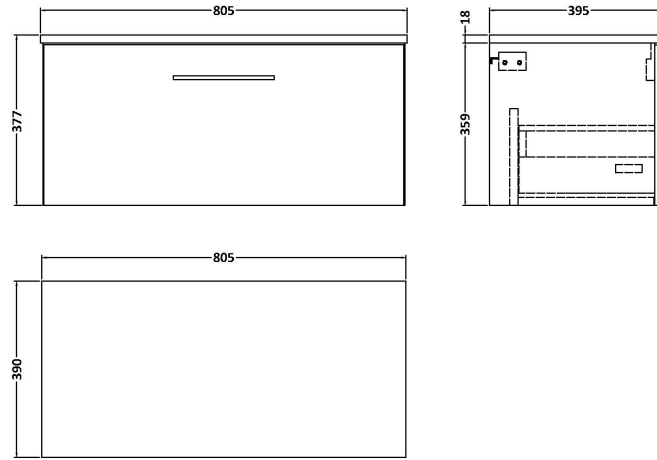

Sales Code: ARN2525W

Description: 800 Wh 1-Drawer Vanity & Worktop

Packaging Details

Barcode: 5056462668819