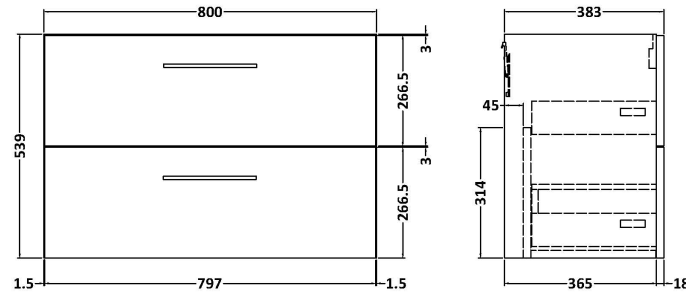

Sales Code: ARN2526B

Description: 800 Wh 2-Drawer Vanity & Basin 2

Packaging Details

Barcode: 5056462669212

Sales Code: NVF2526

Description: 800 Wh 2-Drawer Unit (365 Deep)

Product Dimensions

Height (mm):	539
Width (mm):	800
Depth (mm):	383
Nett Weight (kg):	33.5

Packaging Dimensions

Height (mm):	560
Width (mm):	820
Depth (mm):	405
Gross Weight (kg):	34

Packaging Data

Box Colour:	Brown Cardboard Box
Box Qty:	1
Label Size:	100 x 50
Label Colour:	White Label
Label Qty:	2

Sales Code: NVM005

Description: Minimalist Basin 800mm

Product Dimensions

Height (mm):	170
Width (mm):	800
Depth (mm):	390
Nett Weight (kg):	16.9

Packaging Dimensions

Height (mm):	400
Width (mm):	820
Depth (mm):	200
Gross Weight (kg):	16.9

Packaging Data

Box Colour:	Brown Cardboard Box - Printed
Box Qty:	1
Label Size:	100 x 50
Label Colour:	White Label
Label Qty:	2

Outer Box Dimensions (If Applicable)

Height (mm):	
Width (mm):	
Depth (mm):	
Gross Weight (kg):	
Barcode:	5055146194675