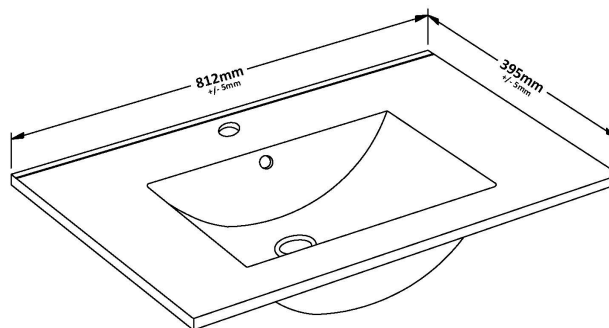

Packaging Dimensions

Height (mm):	560
Width (mm):	820
Depth (mm):	405
Gross Weight (kg):	34

Packaging Data

Box Colour:	Brown Cardboard Box
Box Qty:	1
Label Size:	100 x 50
Label Colour:	White Label
Label Qty:	2

Outer Box Dimensions (If Applicable)

Height (mm):	
Width (mm):	
Depth (mm):	
Gross Weight (kg):	
Barcode:	5056462660035

Product Details

Country of Origin:	United Kingdom
Fitting Instruction:	No
CE & UKCA:	N/A
FSC Certified Materials:	Yes
Colour:	Grey Vicenza Oak
Construction Method:	Cam & Wood Dowel
Construction Type:	Rigid
Cabinet Finish:	MFC Textured Woodgrain
Fascia Finish:	MFC Textured Woodgrain
Cabinet Thickness (mm):	18
Fascia Thickness (mm):	18
Drawer Included:	Yes
Drawer Type:	80mm High Metal S/C Inc Galler
No of Shelves:	0
Hinge Type:	Not Applicable
Hinge Included:	Not Applicable
Adjustable Legs:	No, Not Required
Fixings Included:	Yes
Handle Style:	Contemporary
Waste Shroud:	Yes
Handle Included:	Yes, Supplied
Handle Type:	D-Shape

Sales Code: NVM005

Description: Minimalist Basin 800mm

Product Dimensions

Height (mm):	170
Width (mm):	800
Depth (mm):	390
Nett Weight (kg):	16.9

Packaging Dimensions

Height (mm):	400
Width (mm):	820
Depth (mm):	200
Gross Weight (kg):	16.9

Packaging Data

Box Colour:	Brown Cardboard Box - Printed
Box Qty:	1
Label Size:	100 x 50
Label Colour:	White Label
Label Qty:	2

Outer Box Dimensions (If Applicable)

Height (mm):	
Width (mm):	
Depth (mm):	
Gross Weight (kg):	
Barcode:	5055146194675