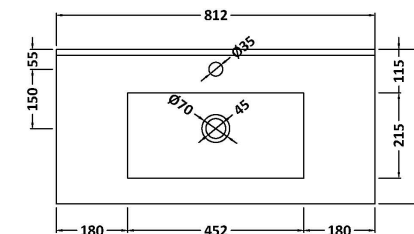

Packaging Dimensions

Height (mm):	560
Width (mm):	820
Depth (mm):	405
Gross Weight (kg):	34

Packaging Data

Box Colour:	Brown Cardboard Box
Box Qty:	1
Label Size:	100 x 50
Label Colour:	White Label
Label Qty:	2

Outer Box Dimensions (If Applicable)

Height (mm):	
Width (mm):	
Depth (mm):	
Gross Weight (kg):	
Barcode:	5056462660035

Product Details

Country of Origin:	United Kingdom
Fitting Instruction:	No
CE & UKCA:	N/A
FSC Certified Materials:	Yes
Colour:	Grey Vicenza Oak
Construction Method:	Cam & Wood Dowel
Construction Type:	Rigid
Cabinet Finish:	MFC Textured Woodgrain
Fascia Finish:	MFC Textured Woodgrain
Cabinet Thickness (mm):	18
Fascia Thickness (mm):	18
Drawer Included:	Yes
Drawer Type:	80mm High Metal S/C Inc Galler
No of Shelves:	0
Hinge Type:	Not Applicable
Hinge Included:	Not Applicable
Adjustable Legs:	No, Not Required
Fixings Included:	Yes
Handle Style:	Contemporary
Waste Shroud:	Yes
Handle Included:	Yes, Supplied
Handle Type:	D-Shape

Sales Code: NVM005

Description: Minimalist Basin 800mm

Product Dimensions

Height (mm):	170
Width (mm):	800
Depth (mm):	390
Nett Weight (kg):	16.9

Packaging Dimensions

Height (mm):	400
Width (mm):	820
Depth (mm):	200
Gross Weight (kg):	16.9

Packaging Data

Box Colour:	Brown Cardboard Box - Printed
Box Qty:	1
Label Size:	100 x 50
Label Colour:	White Label
Label Qty:	2

Outer Box Dimensions (If Applicable)

Height (mm):	
Width (mm):	
Depth (mm):	
Gross Weight (kg):	
Barcode:	5055146194675