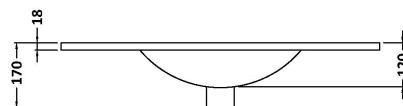

Sales Code: ARN2526B

Description: 800 Wh 2-Drawer Vanity & Basin 2

Packaging Details

Barcode: 5056462669212

Sales Code: NVF2526

Description: 800 Wh 2-Drawer Unit (365 Deep)

Product Dimensions

Height (mm):	539
Width (mm):	800
Depth (mm):	383
Nett Weight (kg):	33.5

Packaging Dimensions

Height (mm):	560
Width (mm):	820
Depth (mm):	405
Gross Weight (kg):	34

Packaging Data

Box Colour:	Brown Cardboard Box
Box Qty:	1
Label Size:	100 x 50
Label Colour:	White Label
Label Qty:	2

Outer Box Dimensions (If Applicable)

Height (mm):	
Width (mm):	
Depth (mm):	
Gross Weight (kg):	
Barcode:	5056462660035

Product Details

Country of Origin:	United Kingdom
Fitting Instruction:	No
CE & UKCA:	N/A
FSC Certified Materials:	Yes
Colour:	Grey Vicenza Oak
Construction Method:	Cam & Wood Dowel
Construction Type:	Rigid
Cabinet Finish:	MFC Textured Woodgrain
Fascia Finish:	MFC Textured Woodgrain
Cabinet Thickness (mm):	18
Fascia Thickness (mm):	18
Drawer Included:	Yes
Drawer Type:	80mm High Metal S/C Inc Galler
No of Shelves:	0
Hinge Type:	Not Applicable
Hinge Included:	Not Applicable
Adjustable Legs:	No, Not Required
Fixings Included:	Yes
Handle Style:	Contemporary
Waste Shroud:	Yes
Handle Included:	Yes, Supplied
Handle Type:	D-Shape

Sales Code: NVM005

Description: Minimalist Basin 800mm

Product Dimensions

Height (mm):	170
Width (mm):	800
Depth (mm):	390
Nett Weight (kg):	16.9

Packaging Dimensions

Height (mm):	400
Width (mm):	820
Depth (mm):	200
Gross Weight (kg):	16.9