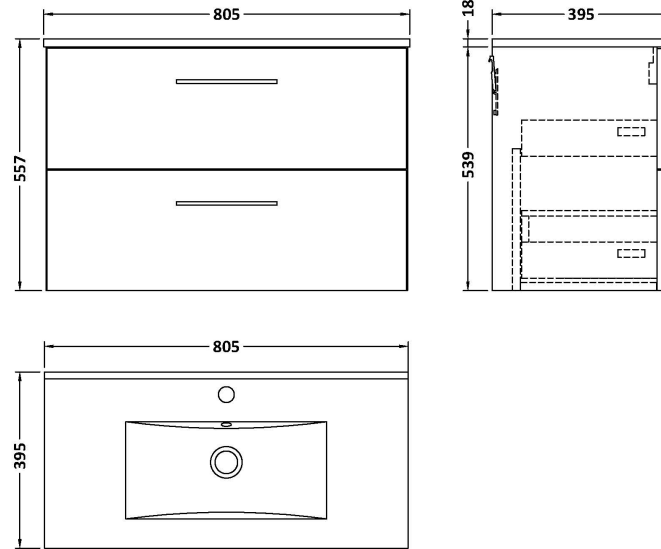

Sales Code: ARN2526B

Description: 800 Wh 2-Drawer Vanity & Basin 2

Packaging Details

Barcode: 5056462669212

Sales Code: NVF2526

Description: 800 Wh 2-Drawer Unit (365 Deep)

Product Dimensions

Height (mm):	539
Width (mm):	800
Depth (mm):	383
Nett Weight (kg):	33.5

Packaging Dimensions

Height (mm):	560
Width (mm):	820
Depth (mm):	405
Gross Weight (kg):	34

Packaging Data

Box Colour:	Brown Cardboard Box
Box Qty:	1
Label Size:	100 x 50
Label Colour:	White Label
Label Qty:	2

Outer Box Dimensions (If Applicable)

Height (mm):	
Width (mm):	
Depth (mm):	
Gross Weight (kg):	
Barcode:	5056462660035

Product Details

Country of Origin:	United Kingdom
Fitting Instruction:	No
CE & UKCA:	N/A
FSC Certified Materials:	Yes
Colour:	Grey Vicenza Oak
Construction Method:	Cam & Wood Dowel
Construction Type:	Rigid
Cabinet Finish:	MFC Textured Woodgrain
Fascia Finish:	MFC Textured Woodgrain
Cabinet Thickness (mm):	18
Fascia Thickness (mm):	18
Drawer Included:	Yes
Drawer Type:	80mm High Metal S/C Inc Galler
No of Shelves:	0
Hinge Type:	Not Applicable
Hinge Included:	Not Applicable
Adjustable Legs:	No, Not Required
Fixings Included:	Yes
Handle Style:	Contemporary
Waste Shroud:	Yes
Handle Included:	Yes, Supplied
Handle Type:	D-Shape

Sales Code: NVM005

Description: Minimalist Basin 800mm

Product Dimensions

Height (mm):	170
Width (mm):	800
Depth (mm):	390
Nett Weight (kg):	16.9

Packaging Dimensions

Height (mm):	400
Width (mm):	820
Depth (mm):	200
Gross Weight (kg):	16.9