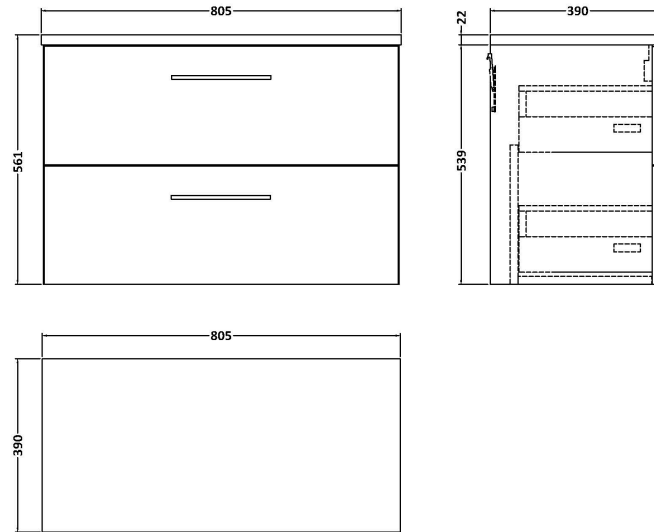

Sales Code: ARN2526LCM

Description: 800 Wh 2-Drawer Vanity & Laminate Top

Packaging Details

Barcode: 5056678455180

Sales Code: LCM800

Description: Laminate Worktop 805X390x22mm

Product Dimensions

Height (mm):	22
Width (mm):	805
Depth (mm):	390
Nett Weight (kg):	2.75

Packaging Dimensions

Height (mm):	25
Width (mm):	810
Depth (mm):	455
Gross Weight (kg):	2.75

Packaging Data

Box Colour:	Brown Cardboard Box
Box Qty:	1
Label Size:	100 x 50
Label Colour:	White Label
Label Qty:	1

Sales Code: NVF2526

Description: 800 Wh 2-Drawer Unit (365 Deep)

Product Dimensions

Height (mm):	539
Width (mm):	800
Depth (mm):	383
Nett Weight (kg):	33.5

Packaging Dimensions

Height (mm):	560
Width (mm):	820
Depth (mm):	405
Gross Weight (kg):	34

Packaging Data

Box Colour:	Brown Cardboard Box
Box Qty:	1
Label Size:	100 x 50
Label Colour:	White Label
Label Qty:	2

Outer Box Dimensions (If Applicable)

Height (mm):	
Width (mm):	
Depth (mm):	
Gross Weight (kg):	
Barcode:	5056462660035