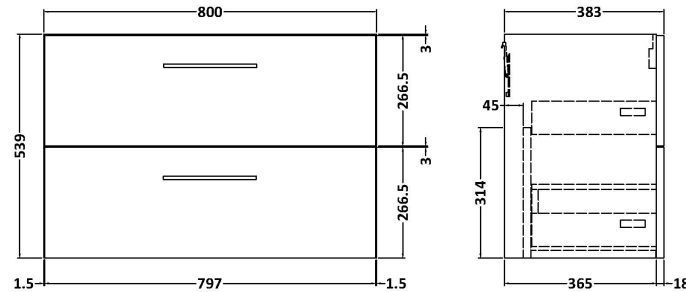

Sales Code: ARN2526LCM

Description: 800 Wh 2-Drawer Vanity & Laminate Top

Packaging Details

Barcode: 5056678455180

Sales Code: LCM800

Description: Laminate Worktop 805X390x22mm

Product Dimensions

Height (mm):	22
Width (mm):	805
Depth (mm):	390
Nett Weight (kg):	2.75

Packaging Dimensions

Height (mm):	25
Width (mm):	810
Depth (mm):	455
Gross Weight (kg):	2.75

Packaging Data

Box Colour:	Brown Cardboard Box
Box Qty:	1
Label Size:	100 x 50
Label Colour:	White Label
Label Qty:	1

Sales Code: NVF2526

Description: 800 Wh 2-Drawer Unit (365 Deep)

Product Dimensions

Height (mm):	539
Width (mm):	800
Depth (mm):	383
Nett Weight (kg):	33.5

Packaging Dimensions

Height (mm):	560
Width (mm):	820
Depth (mm):	405
Gross Weight (kg):	34

Packaging Data

Box Colour:	Brown Cardboard Box
Box Qty:	1
Label Size:	100 x 50
Label Colour:	White Label
Label Qty:	2

Outer Box Dimensions (If Applicable)

Height (mm):	
Width (mm):	
Depth (mm):	
Gross Weight (kg):	
Barcode:	5056462660035