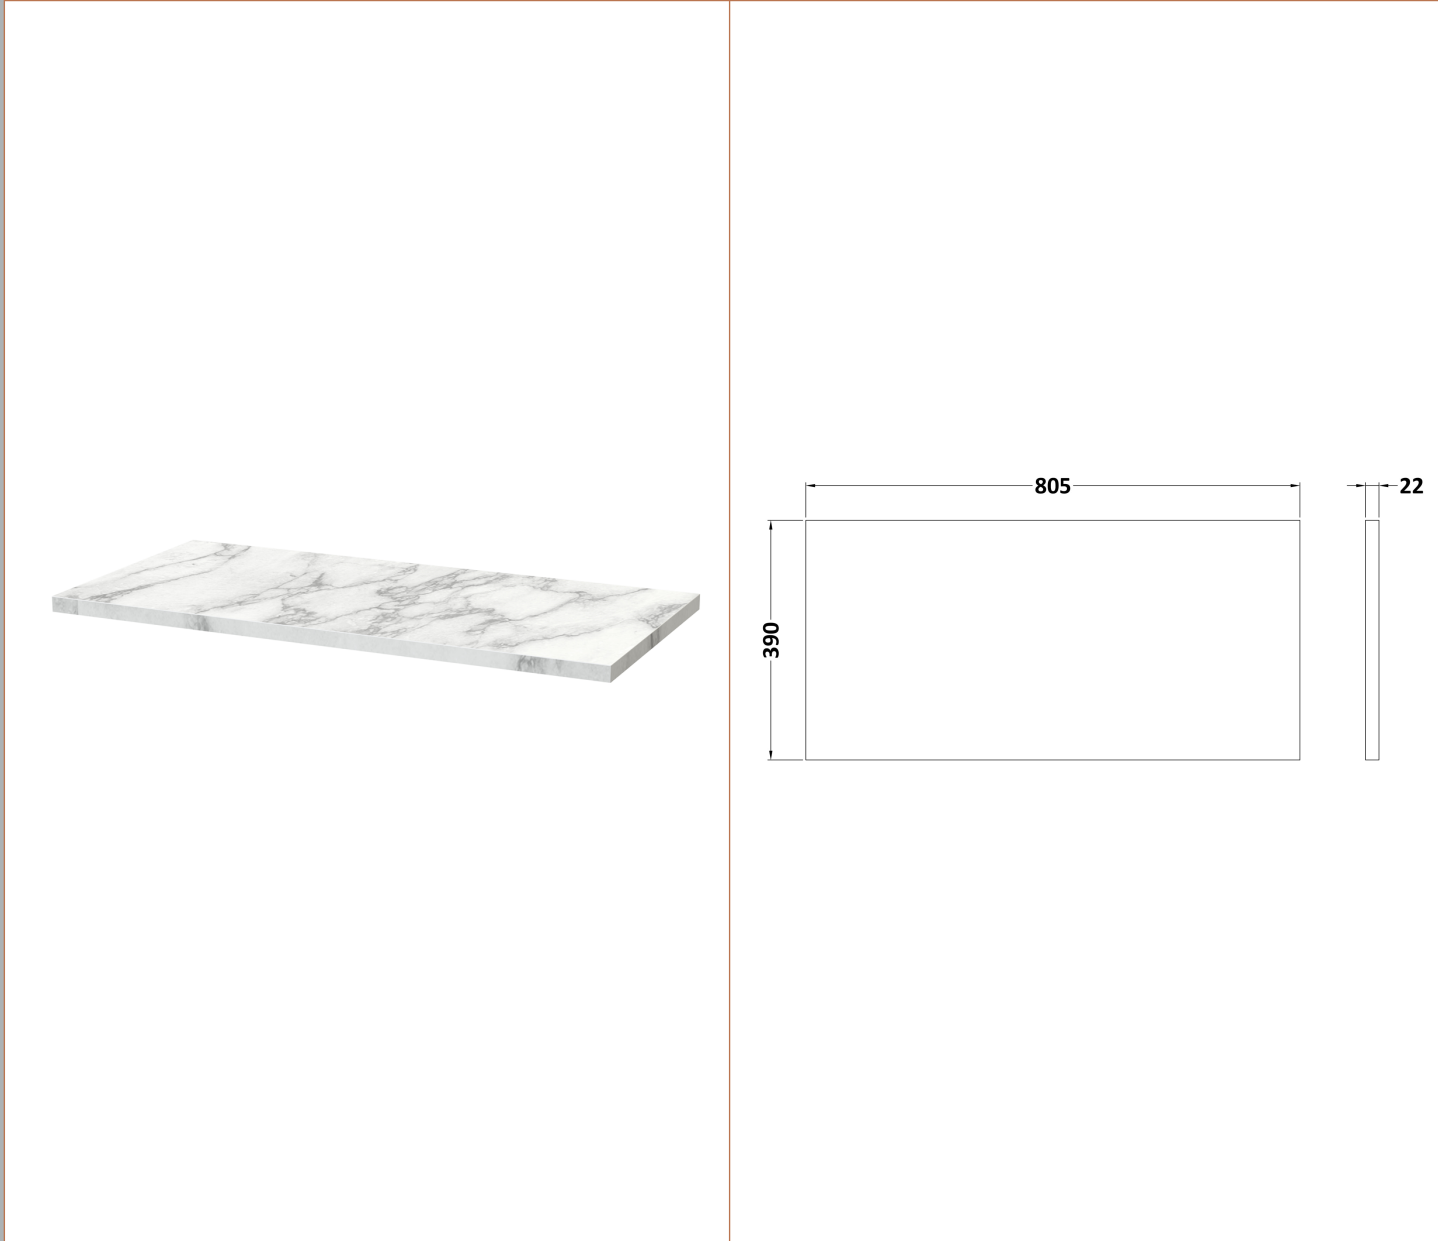

Sales Code: ARN2526LCM

Description: 800 Wh 2-Drawer Vanity & Laminate Top

Packaging Details

Barcode: 5056678455180

Sales Code: LCM800

Description: Laminate Worktop 805X390x22mm

Product Dimensions

Height (mm):	22
Width (mm):	805
Depth (mm):	390
Nett Weight (kg):	2.75

Packaging Dimensions

Height (mm):	25
Width (mm):	810
Depth (mm):	455
Gross Weight (kg):	2.75

Packaging Data

Box Colour:	Brown Cardboard Box
Box Qty:	1
Label Size:	100 x 50
Label Colour:	White Label
Label Qty:	1

Sales Code: NVF2526

Description: 800 Wh 2-Drawer Unit (365 Deep)

Product Dimensions

Height (mm):	539
Width (mm):	800
Depth (mm):	383
Nett Weight (kg):	33.5

Packaging Dimensions

Height (mm):	560
Width (mm):	820
Depth (mm):	405
Gross Weight (kg):	34

Product Details

Country of Origin:	United Kingdom
Fitting Instruction:	No
CE & UKCA:	N/A
FSC Certified Materials:	Yes
Colour:	Grey Vicenza Oak
Construction Method:	Cam & Wood Dowel
Construction Type:	Rigid
Cabinet Finish:	MFC Textured Woodgrain
Fascia Finish:	MFC Textured Woodgrain
Cabinet Thickness (mm):	18
Fascia Thickness (mm):	18
Drawer Included:	Yes
Drawer Type:	80mm High Metal S/C Inc Galler
No of Shelves:	0
Hinge Type:	Not Applicable
Hinge Included:	Not Applicable
Adjustable Legs:	No, Not Required
Fixings Included:	Yes
Handle Style:	Contemporary
Waste Shroud:	Yes
Handle Included:	Yes, Supplied
Handle Type:	D-Shape