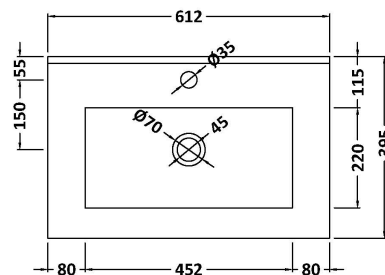

Packaging Dimensions

Height (mm):	835
Width (mm):	632
Depth (mm):	391
Gross Weight (kg):	26.5

Packaging Data

Box Colour:	Brown Cardboard Box
Box Qty:	1
Label Size:	100 x 50
Label Colour:	White Label
Label Qty:	2

Outer Box Dimensions (If Applicable)

Height (mm):	
Width (mm):	
Depth (mm):	
Gross Weight (kg):	
Barcode:	5056462660677

Product Details

Country of Origin:	United Kingdom
Fitting Instruction:	No
CE & UKCA:	N/A
FSC Certified Materials:	Yes
Colour:	Grey Vicenza Oak
Construction Method:	Cam & Wood Dowel
Construction Type:	Rigid
Cabinet Finish:	MFC Textured Woodgrain
Fascia Finish:	MFC Textured Woodgrain
Cabinet Thickness (mm):	18
Fascia Thickness (mm):	18
Drawer Included:	Yes
Drawer Type:	80mm High Metal S/C Inc Galler
No of Shelves:	0
Hinge Type:	Not Applicable
Hinge Included:	Not Applicable
Adjustable Legs:	No, Not Required
Fixings Included:	Yes
Handle Style:	Contemporary
Waste Shroud:	Yes
Handle Included:	Yes, Supplied
Handle Type:	D-Shape

Sales Code: NVM003

Description: Minimalist Basin 600mm

Product Dimensions

Height (mm):	170
Width (mm):	600
Depth (mm):	390
Nett Weight (kg):	10.76

Packaging Dimensions

Height (mm):	200
Width (mm):	400
Depth (mm):	620
Gross Weight (kg):	10.76

Packaging Data

Box Colour:	Brown Cardboard Box - Printed
Box Qty:	1
Label Size:	100 x 50
Label Colour:	White Label
Label Qty:	2

Outer Box Dimensions (If Applicable)

Height (mm):	
Width (mm):	
Depth (mm):	
Gross Weight (kg):	
Barcode:	5055146194668