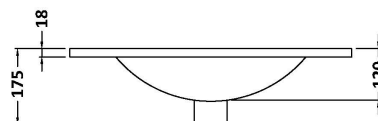

Packaging Dimensions

Height (mm):	835
Width (mm):	632
Depth (mm):	391
Gross Weight (kg):	26.5

Packaging Data

Box Colour:	Brown Cardboard Box
Box Qty:	1
Label Size:	100 x 50
Label Colour:	White Label
Label Qty:	2

Outer Box Dimensions (If Applicable)

Height (mm):	
Width (mm):	
Depth (mm):	
Gross Weight (kg):	
Barcode:	5056462660677

Product Details

Country of Origin:	United Kingdom
Fitting Instruction:	No
CE & UKCA:	N/A
FSC Certified Materials:	Yes
Colour:	Grey Vicenza Oak
Construction Method:	Cam & Wood Dowel
Construction Type:	Rigid
Cabinet Finish:	MFC Textured Woodgrain
Fascia Finish:	MFC Textured Woodgrain
Cabinet Thickness (mm):	18
Fascia Thickness (mm):	18
Drawer Included:	Yes
Drawer Type:	80mm High Metal S/C Inc Galler
No of Shelves:	0
Hinge Type:	Not Applicable
Hinge Included:	Not Applicable
Adjustable Legs:	No, Not Required
Fixings Included:	Yes
Handle Style:	Contemporary
Waste Shroud:	Yes
Handle Included:	Yes, Supplied
Handle Type:	D-Shape

Sales Code: NVM003

Description: Minimalist Basin 600mm

Product Dimensions

Height (mm):	170
Width (mm):	600
Depth (mm):	390
Nett Weight (kg):	10.76

Packaging Dimensions

Height (mm):	200
Width (mm):	400
Depth (mm):	620
Gross Weight (kg):	10.76

Packaging Data

Box Colour:	Brown Cardboard Box - Printed
Box Qty:	1
Label Size:	100 x 50
Label Colour:	White Label
Label Qty:	2

Outer Box Dimensions (If Applicable)

Height (mm):	
Width (mm):	
Depth (mm):	
Gross Weight (kg):	
Barcode:	5055146194668