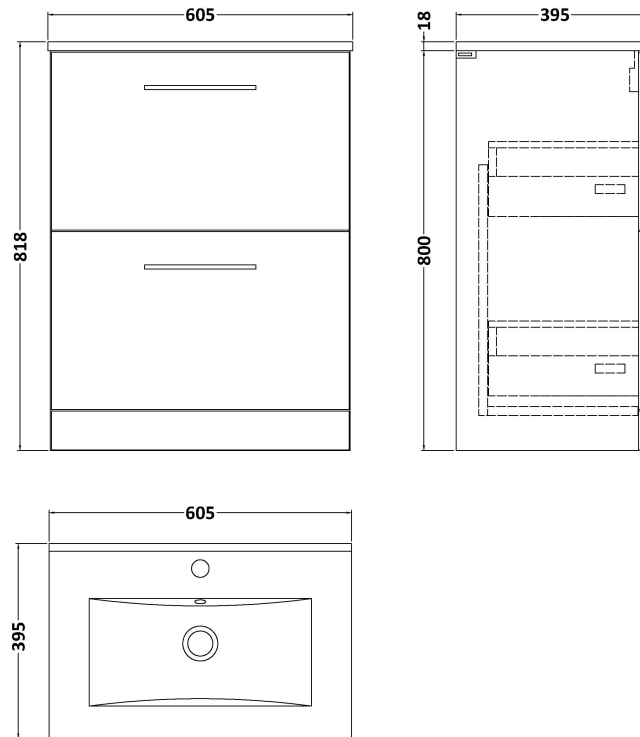

Sales Code: ARN2533B

Description: 600 Fs 2-Drawer Vanity & Basin 2

Packaging Details

Barcode: 5056462666815

Sales Code: NVF2533

Description: 600 Fs 2-Drawer Unit (365 Deep)

Product Dimensions

Height (mm):	800
Width (mm):	600
Depth (mm):	383
Nett Weight (kg):	26

Packaging Dimensions

Height (mm):	835
Width (mm):	632
Depth (mm):	391
Gross Weight (kg):	26.5

Packaging Data

Box Colour:	Brown Cardboard Box
Box Qty:	1
Label Size:	100 x 50
Label Colour:	White Label
Label Qty:	2

Outer Box Dimensions (If Applicable)

Height (mm):	
Width (mm):	
Depth (mm):	
Gross Weight (kg):	
Barcode:	5056462660677

Product Details

Country of Origin:	United Kingdom
Fitting Instruction:	No
CE & UKCA:	N/A
FSC Certified Materials:	Yes
Colour:	Grey Vicenza Oak
Construction Method:	Cam & Wood Dowel
Construction Type:	Rigid
Cabinet Finish:	MFC Textured Woodgrain
Fascia Finish:	MFC Textured Woodgrain
Cabinet Thickness (mm):	18
Fascia Thickness (mm):	18
Drawer Included:	Yes
Drawer Type:	80mm High Metal S/C Inc Galler
No of Shelves:	0
Hinge Type:	Not Applicable
Hinge Included:	Not Applicable
Adjustable Legs:	No, Not Required
Fixings Included:	Yes
Handle Style:	Contemporary
Waste Shroud:	Yes
Handle Included:	Yes, Supplied
Handle Type:	D-Shape

Sales Code: NVM003

Description: Minimalist Basin 600mm

Product Dimensions

Height (mm):	170
Width (mm):	600
Depth (mm):	390
Nett Weight (kg):	10.76

Packaging Dimensions

Height (mm):	200
Width (mm):	400
Depth (mm):	620
Gross Weight (kg):	10.76