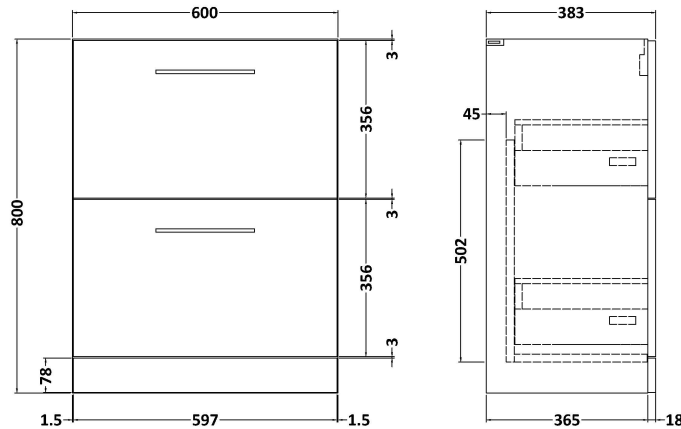

Sales Code: ARN2533B

Description: 600 Fs 2-Drawer Vanity & Basin 2

Packaging Details

Barcode: 5056462666815

Sales Code: NVF2533

Description: 600 Fs 2-Drawer Unit (365 Deep)

Product Dimensions

Height (mm):	800
Width (mm):	600
Depth (mm):	383
Nett Weight (kg):	26

Packaging Dimensions

Height (mm):	835
Width (mm):	632
Depth (mm):	391
Gross Weight (kg):	26.5

Packaging Data

Box Colour:	Brown Cardboard Box
Box Qty:	1
Label Size:	100 x 50
Label Colour:	White Label
Label Qty:	2

Outer Box Dimensions (If Applicable)

Height (mm):	
Width (mm):	
Depth (mm):	
Gross Weight (kg):	
Barcode:	5056462660677

Product Details

Country of Origin:	United Kingdom
Fitting Instruction:	No
CE & UKCA:	N/A
FSC Certified Materials:	Yes
Colour:	Grey Vicenza Oak
Construction Method:	Cam & Wood Dowel
Construction Type:	Rigid
Cabinet Finish:	MFC Textured Woodgrain
Fascia Finish:	MFC Textured Woodgrain
Cabinet Thickness (mm):	18
Fascia Thickness (mm):	18
Drawer Included:	Yes
Drawer Type:	80mm High Metal S/C Inc Galler
No of Shelves:	0
Hinge Type:	Not Applicable
Hinge Included:	Not Applicable
Adjustable Legs:	No, Not Required
Fixings Included:	Yes
Handle Style:	Contemporary
Waste Shroud:	Yes
Handle Included:	Yes, Supplied
Handle Type:	D-Shape

Sales Code: NVM003

Description: Minimalist Basin 600mm

Product Dimensions

Height (mm):	170
Width (mm):	600
Depth (mm):	390
Nett Weight (kg):	10.76

Packaging Dimensions

Height (mm):	200
Width (mm):	400
Depth (mm):	620
Gross Weight (kg):	10.76