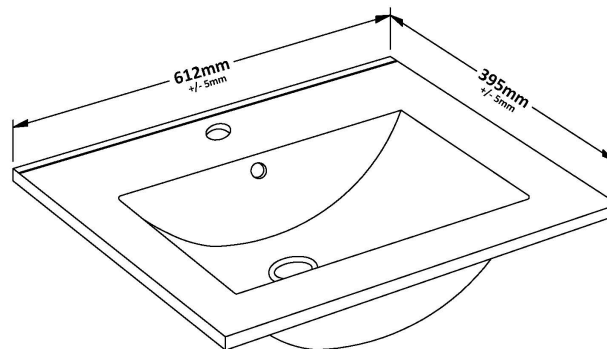

Packaging Dimensions

Height (mm):	835
Width (mm):	632
Depth (mm):	391
Gross Weight (kg):	26.5

Packaging Data

Box Colour:	Brown Cardboard Box
Box Qty:	1
Label Size:	100 x 50
Label Colour:	White Label
Label Qty:	2

Outer Box Dimensions (If Applicable)

Height (mm):	
Width (mm):	
Depth (mm):	
Gross Weight (kg):	
Barcode:	5056462660677

Product Details

Country of Origin:	United Kingdom
Fitting Instruction:	No
CE & UKCA:	N/A
FSC Certified Materials:	Yes
Colour:	Grey Vicenza Oak
Construction Method:	Cam & Wood Dowel
Construction Type:	Rigid
Cabinet Finish:	MFC Textured Woodgrain
Fascia Finish:	MFC Textured Woodgrain
Cabinet Thickness (mm):	18
Fascia Thickness (mm):	18
Drawer Included:	Yes
Drawer Type:	80mm High Metal S/C Inc Galler
No of Shelves:	0
Hinge Type:	Not Applicable
Hinge Included:	Not Applicable
Adjustable Legs:	No, Not Required
Fixings Included:	Yes
Handle Style:	Contemporary
Waste Shroud:	Yes
Handle Included:	Yes, Supplied
Handle Type:	D-Shape

Sales Code: NVM003

Description: Minimalist Basin 600mm

Product Dimensions

Height (mm):	170
Width (mm):	600
Depth (mm):	390
Nett Weight (kg):	10.76

Packaging Dimensions

Height (mm):	200
Width (mm):	400
Depth (mm):	620
Gross Weight (kg):	10.76

Packaging Data

Box Colour:	Brown Cardboard Box - Printed
Box Qty:	1
Label Size:	100 x 50
Label Colour:	White Label
Label Qty:	2

Outer Box Dimensions (If Applicable)

Height (mm):	
Width (mm):	
Depth (mm):	
Gross Weight (kg):	
Barcode:	5055146194668