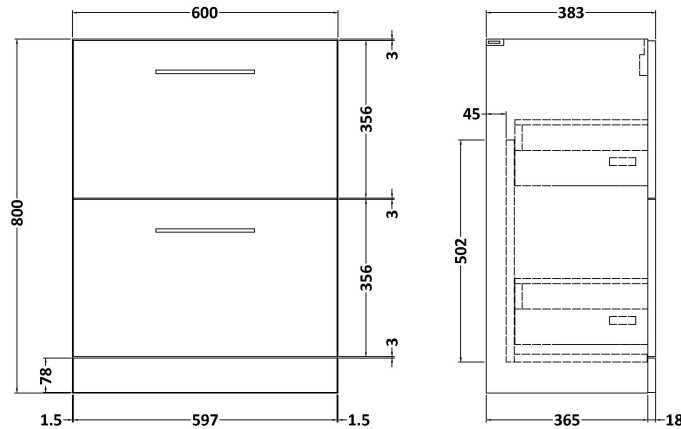

Sales Code: ARN2533C

Description: 1200 Fs 4-Drawer Vanity & Double Basin

Packaging Details

Barcode: 5056462669816

Sales Code: NVF2533

Description: 600 Fs 2-Drawer Unit (365 Deep)

Product Dimensions

Height (mm):	800
Width (mm):	600
Depth (mm):	383
Nett Weight (kg):	26

Packaging Dimensions

Height (mm):	835
Width (mm):	632
Depth (mm):	391
Gross Weight (kg):	26.5

Packaging Data

Box Colour:	Brown Cardboard Box
Box Qty:	1
Label Size:	100 x 50
Label Colour:	White Label
Label Qty:	2

Outer Box Dimensions (If Applicable)

Height (mm):	
Width (mm):	
Depth (mm):	
Gross Weight (kg):	
Barcode:	5056462660677

Product Details

Country of Origin:	United Kingdom
Fitting Instruction:	No
CE & UKCA:	N/A
FSC Certified Materials:	Yes
Colour:	Grey Vicenza Oak
Construction Method:	Cam & Wood Dowel
Construction Type:	Rigid
Cabinet Finish:	MFC Textured Woodgrain
Fascia Finish:	MFC Textured Woodgrain
Cabinet Thickness (mm):	18
Fascia Thickness (mm):	18
Drawer Included:	Yes
Drawer Type:	80mm High Metal S/C Inc Galler
No of Shelves:	0
Hinge Type:	Not Applicable
Hinge Included:	Not Applicable
Adjustable Legs:	No, Not Required
Fixings Included:	Yes
Handle Style:	Contemporary
Waste Shroud:	Yes
Handle Included:	Yes, Supplied
Handle Type:	D-Shape

Sales Code: PMB424

Description: Double Polymarble Basin 1205 X 390

Product Dimensions

Height (mm):	390
Width (mm):	1205
Depth (mm):	157
Nett Weight (kg):	18.12

Packaging Dimensions

Height (mm):	100
Width (mm):	1205
Depth (mm):	400
Gross Weight (kg):	18.12