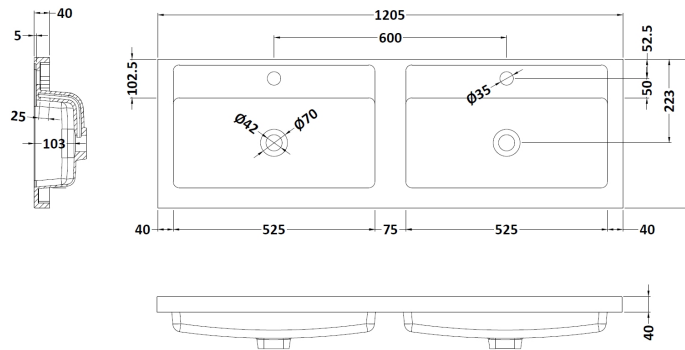

Packaging Dimensions

Height (mm):	835
Width (mm):	632
Depth (mm):	391
Gross Weight (kg):	26.5

Packaging Data

Box Colour:	Brown Cardboard Box
Box Qty:	1
Label Size:	100 x 50
Label Colour:	White Label
Label Qty:	2

Outer Box Dimensions (If Applicable)

Height (mm):	
Width (mm):	
Depth (mm):	
Gross Weight (kg):	
Barcode:	5056462660677

Product Details

Country of Origin:	United Kingdom
Fitting Instruction:	No
CE & UKCA:	N/A
FSC Certified Materials:	Yes
Colour:	Grey Vicenza Oak
Construction Method:	Cam & Wood Dowel
Construction Type:	Rigid
Cabinet Finish:	MFC Textured Woodgrain
Fascia Finish:	MFC Textured Woodgrain
Cabinet Thickness (mm):	18
Fascia Thickness (mm):	18
Drawer Included:	Yes
Drawer Type:	80mm High Metal S/C Inc Galler
No of Shelves:	0
Hinge Type:	Not Applicable
Hinge Included:	Not Applicable
Adjustable Legs:	No, Not Required
Fixings Included:	Yes
Handle Style:	Contemporary
Waste Shroud:	Yes
Handle Included:	Yes, Supplied
Handle Type:	D-Shape

Sales Code: PMB424

Description: Double Polymarble Basin 1205 X 390

Product Dimensions

Height (mm):	390
Width (mm):	1205
Depth (mm):	157
Nett Weight (kg):	18.12

Packaging Dimensions

Height (mm):	100
Width (mm):	1205
Depth (mm):	400
Gross Weight (kg):	18.12

Packaging Data

Box Colour:	Brown Cardboard Box - Printed
Box Qty:	1
Label Size:	100 x 50
Label Colour:	White Label
Label Qty:	2

Outer Box Dimensions (If Applicable)

Height (mm):	
Width (mm):	
Depth (mm):	
Gross Weight (kg):	
Barcode:	5056211815136