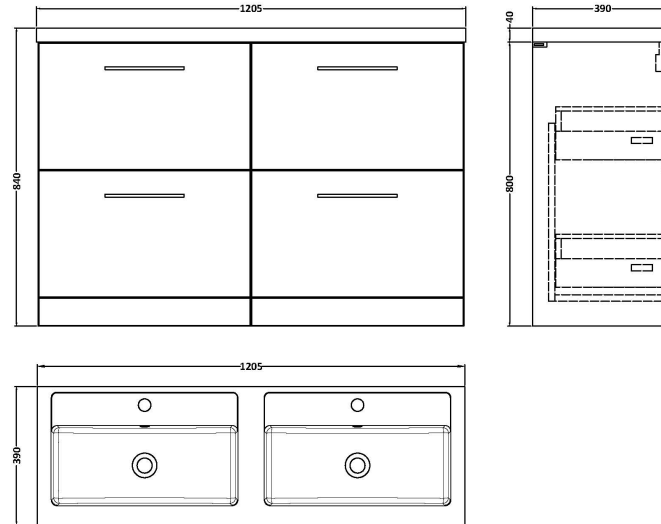

Sales Code: ARN2533C

Description: 1200 Fs 4-Drawer Vanity & Double Basin

Packaging Details

Barcode: 5056462669816

Sales Code: NVF2533

Description: 600 Fs 2-Drawer Unit (365 Deep)

Product Dimensions

Height (mm):	800
Width (mm):	600
Depth (mm):	383
Nett Weight (kg):	26

Packaging Dimensions

Height (mm):	835
Width (mm):	632
Depth (mm):	391
Gross Weight (kg):	26.5

Packaging Data

Box Colour:	Brown Cardboard Box
Box Qty:	1
Label Size:	100 x 50
Label Colour:	White Label
Label Qty:	2

Outer Box Dimensions (If Applicable)

Height (mm):	
Width (mm):	
Depth (mm):	
Gross Weight (kg):	
Barcode:	5056462660677

Product Details

Country of Origin:	United Kingdom
Fitting Instruction:	No
CE & UKCA:	N/A
FSC Certified Materials:	Yes
Colour:	Grey Vicenza Oak
Construction Method:	Cam & Wood Dowel
Construction Type:	Rigid
Cabinet Finish:	MFC Textured Woodgrain
Fascia Finish:	MFC Textured Woodgrain
Cabinet Thickness (mm):	18
Fascia Thickness (mm):	18
Drawer Included:	Yes
Drawer Type:	80mm High Metal S/C Inc Galler
No of Shelves:	0
Hinge Type:	Not Applicable
Hinge Included:	Not Applicable
Adjustable Legs:	No, Not Required
Fixings Included:	Yes
Handle Style:	Contemporary
Waste Shroud:	Yes
Handle Included:	Yes, Supplied
Handle Type:	D-Shape

Sales Code: PMB424

Description: Double Polymarble Basin 1205 X 390

Product Dimensions

Height (mm):	390
Width (mm):	1205
Depth (mm):	157
Nett Weight (kg):	18.12

Packaging Dimensions

Height (mm):	100
Width (mm):	1205
Depth (mm):	400
Gross Weight (kg):	18.12