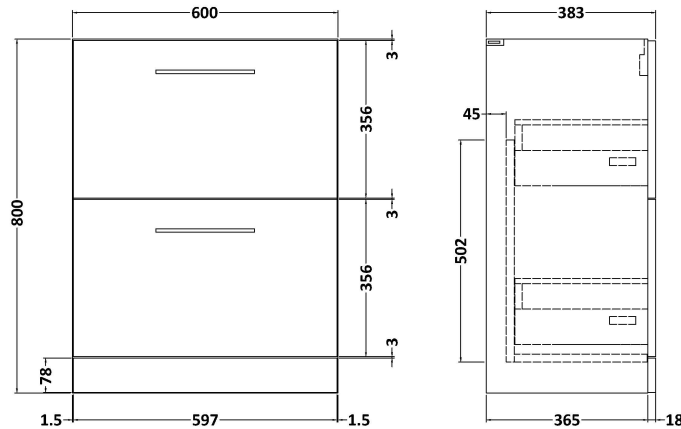

### Product Dimensions

Height (mm):	800
Width (mm):	600
Depth (mm):	383
Nett Weight (kg):	26

### Packaging Dimensions

Height (mm):	835
Width (mm):	632
Depth (mm):	391
Gross Weight (kg):	26.5

### Product Dimensions

Height (mm):	390
Width (mm):	1205
Depth (mm):	175
Nett Weight (kg):	27

### Packaging Dimensions

Height (mm):	205
Width (mm):	1270
Depth (mm):	510
Gross Weight (kg):	27