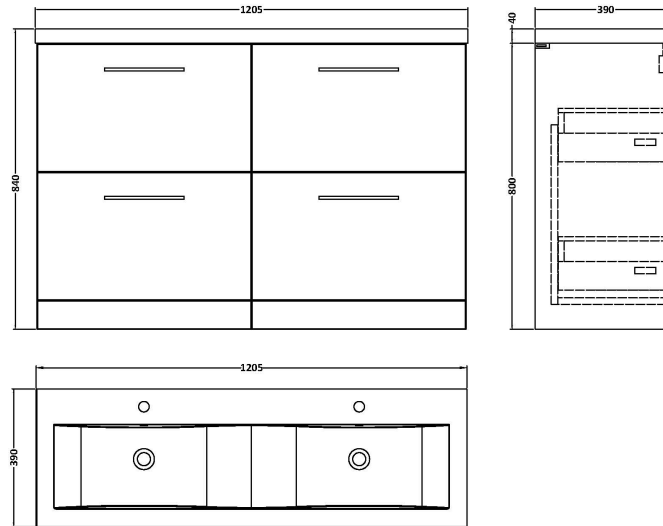

Sales Code: ARN2533F

Description: 1200 Fs 4-Drawer Vanity & Double Basin

Packaging Details

Barcode: 5056462669809