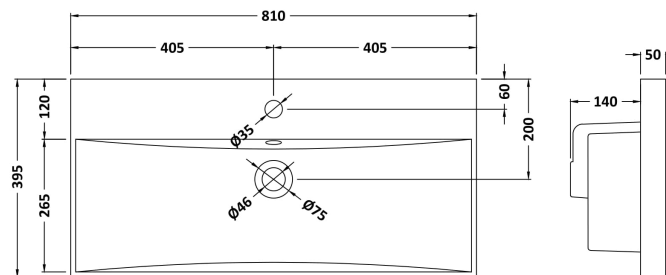

### Product Dimensions

Height (mm):	800
Width (mm):	800
Depth (mm):	383
Nett Weight (kg):	31.5

### Packaging Dimensions

Height (mm):	835
Width (mm):	832
Depth (mm):	391
Gross Weight (kg):	32

### Outer Box Dimensions (If Applicable)

Height (mm):	
Width (mm):	
Depth (mm):	
Gross Weight (kg):	
Barcode:	5056462660745

### Product Dimensions

Height (mm):	170
Width (mm):	810
Depth (mm):	395
Nett Weight (kg):	14.5