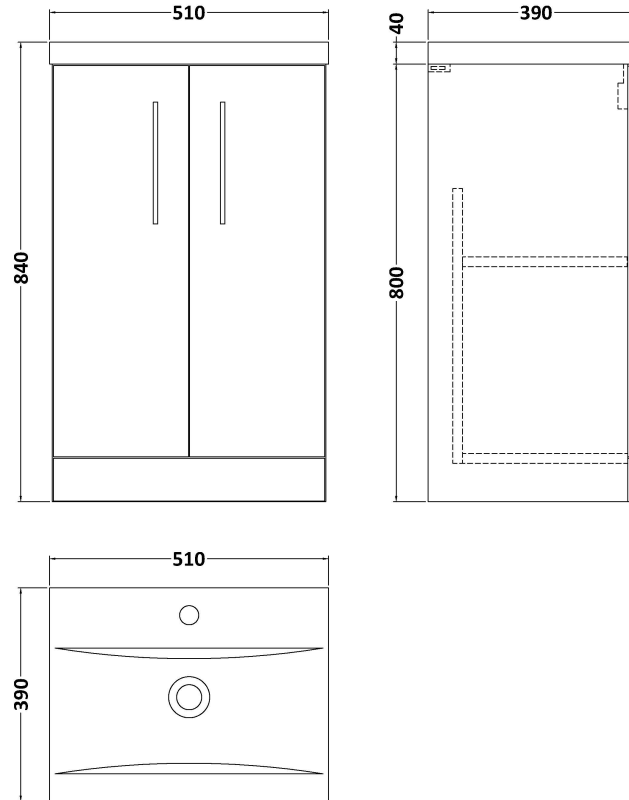

Sales Code: ARN2901A

Description: 500 Fs 2-Door Vanity & Basin 1

Packaging Details

Barcode: 5056678450925

Sales Code: NVF2901F

Description: 500 Fs 2-Door Unit (365 Deep)

Product Dimensions

Height (mm):	800
Width (mm):	500
Depth (mm):	383
Nett Weight (kg):	16.5

Packaging Dimensions

Height (mm):	835
Width (mm):	520
Depth (mm):	375
Gross Weight (kg):	17

Packaging Data

Box Colour:	Brown Cardboard Box - Printed
Box Qty:	1
Label Size:	100 x 50
Label Colour:	White Label
Label Qty:	2

Sales Code: NVM012

Description: 500 Mid-Edged Basin 1 Th

Product Dimensions

Height (mm):	180
Width (mm):	510
Depth (mm):	390
Nett Weight (kg):	10.54

Packaging Dimensions

Height (mm):	210
Width (mm):	410
Depth (mm):	530
Gross Weight (kg):	10.54

Packaging Data

Box Colour:	Brown Cardboard Box - Printed
Box Qty:	1
Label Size:	100 x 50
Label Colour:	White Label
Label Qty:	2

Outer Box Dimensions (If Applicable)

Height (mm):	
Width (mm):	
Depth (mm):	
Gross Weight (kg):	
Barcode:	5055369043446