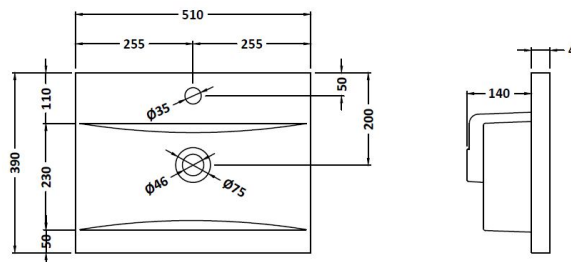

Packaging Dimensions

Height (mm):	835
Width (mm):	520
Depth (mm):	375
Gross Weight (kg):	17

Packaging Data

Box Colour:	Brown Cardboard Box - Printed
Box Qty:	1
Label Size:	100 x 50
Label Colour:	White Label
Label Qty:	2

Outer Box Dimensions (If Applicable)

Height (mm):	
Width (mm):	
Depth (mm):	
Gross Weight (kg):	
Barcode:	5056678447222

Product Details

Country of Origin:	China
Fitting Instruction:	No
CE & UKCA:	N/A
FSC Certified Materials:	Yes
Colour:	Indigo Blue
Construction Method:	Cam & Wood Dowel
Construction Type:	Rigid
Cabinet Finish:	MFC Painted Matt
Fascia Finish:	Mdf Painted Matt
Cabinet Thickness (mm):	16
Fascia Thickness (mm):	18
Drawer Included:	No
Drawer Type:	Not Applicable
No of Shelves:	1
Hinge Type:	95 Degree Soft Close
Hinge Included:	Yes, Supplied
Adjustable Legs:	No, Not Required
Fixings Included:	Yes
Handle Style:	Contemporary
Waste Shroud:	No
Handle Included:	Yes, Supplied
Handle Type:	D-Shape

Sales Code: NVM012

Description: 500 Mid-Edged Basin 1 Th

Product Dimensions

Height (mm):	180
Width (mm):	510
Depth (mm):	390
Nett Weight (kg):	10.54

Packaging Dimensions

Height (mm):	210
Width (mm):	410
Depth (mm):	530
Gross Weight (kg):	10.54

Packaging Data

Box Colour:	Brown Cardboard Box - Printed
Box Qty:	1
Label Size:	100 x 50
Label Colour:	White Label
Label Qty:	2

Outer Box Dimensions (If Applicable)

Height (mm):	
Width (mm):	
Depth (mm):	
Gross Weight (kg):	
Barcode:	5055369043446