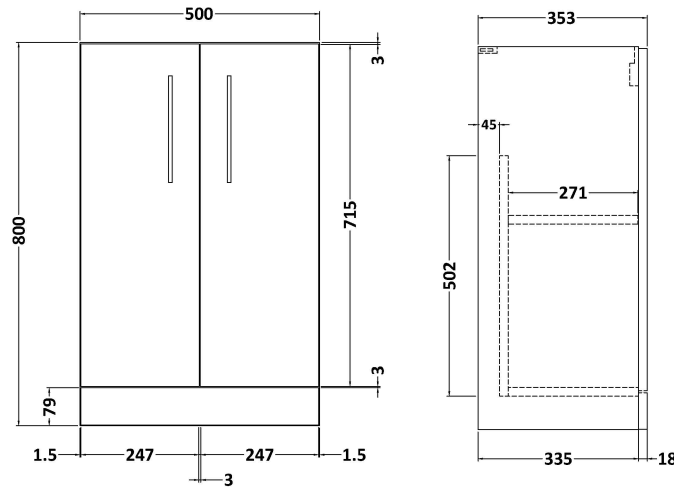

Sales Code: ARN2901A

Description: 500 Fs 2-Door Vanity & Basin 1

Packaging Details

Barcode: 5056678450925

Sales Code: NVF2901F

Description: 500 Fs 2-Door Unit (365 Deep)

Product Dimensions

Height (mm):	800
Width (mm):	500
Depth (mm):	383
Nett Weight (kg):	16.5

Packaging Dimensions

Height (mm):	835
Width (mm):	520
Depth (mm):	375
Gross Weight (kg):	17

Packaging Data

Box Colour:	Brown Cardboard Box - Printed
Box Qty:	1
Label Size:	100 x 50
Label Colour:	White Label
Label Qty:	2

Sales Code: NVM012

Description: 500 Mid-Edged Basin 1 Th

Product Dimensions

Height (mm):	180
Width (mm):	510
Depth (mm):	390
Nett Weight (kg):	10.54

Packaging Dimensions

Height (mm):	210
Width (mm):	410
Depth (mm):	530
Gross Weight (kg):	10.54

Packaging Data

Box Colour:	Brown Cardboard Box - Printed
Box Qty:	1
Label Size:	100 x 50
Label Colour:	White Label
Label Qty:	2

Outer Box Dimensions (If Applicable)

Height (mm):	
Width (mm):	
Depth (mm):	
Gross Weight (kg):	
Barcode:	5055369043446