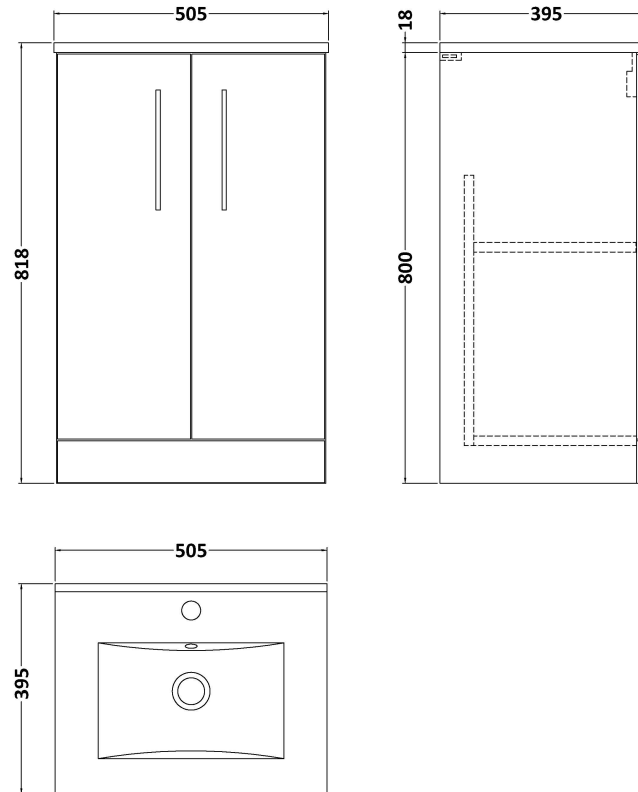

Sales Code: ARN2901B

Description: 500 Fs 2-Door Vanity & Basin 2

Packaging Details

Barcode: 5056678450932