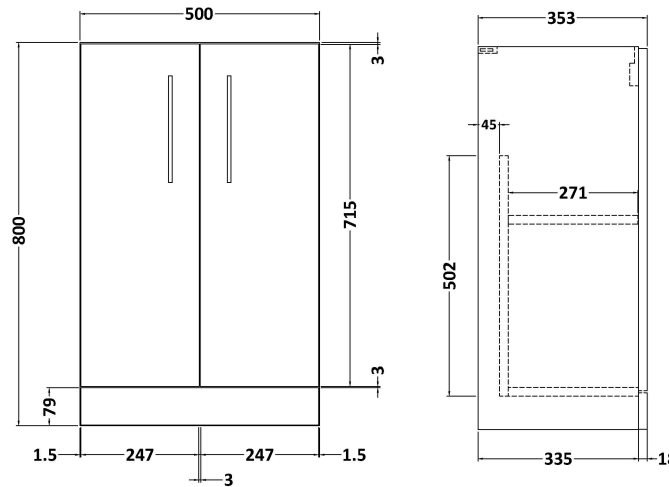

### Product Dimensions

Height (mm):	800
Width (mm):	500
Depth (mm):	383
Nett Weight (kg):	16.5

### Packaging Dimensions

Height (mm):	835
Width (mm):	520
Depth (mm):	375
Gross Weight (kg):	17

### Product Dimensions

Height (mm):	170
Width (mm):	500
Depth (mm):	390
Nett Weight (kg):	9

### Packaging Dimensions

Height (mm):	400
Width (mm):	520
Depth (mm):	200
Gross Weight (kg):	9