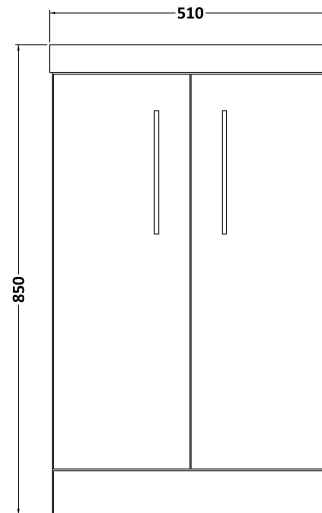

Sales Code: ARN2901D

Description: 500 Fs 2-Door Vanity & Basin 3

Packaging Details

Barcode: 5056678450949

Sales Code: NVF2901F

Description: 500 Fs 2-Door Unit (365 Deep)

Product Dimensions

Height (mm):	800
Width (mm):	500
Depth (mm):	383
Nett Weight (kg):	16.5

Packaging Dimensions

Height (mm):	835
Width (mm):	520
Depth (mm):	375
Gross Weight (kg):	17

Packaging Data

Box Colour:	Brown Cardboard Box - Printed
Box Qty:	1
Label Size:	100 x 50
Label Colour:	White Label
Label Qty:	2

Sales Code: NVM032

Description: 500 Thin Edged Basin 1Th

Product Dimensions

Height (mm):	170
Width (mm):	510
Depth (mm):	395
Nett Weight (kg):	9.5

Packaging Dimensions

Height (mm):	190
Width (mm):	530
Depth (mm):	415
Gross Weight (kg):	10

Packaging Data

Box Colour:	Brown Cardboard Box - Printed
Box Qty:	1
Label Size:	100 x 50
Label Colour:	White Label
Label Qty:	2

Outer Box Dimensions (If Applicable)

Height (mm):	
Width (mm):	
Depth (mm):	
Gross Weight (kg):	
Barcode:	5056211853411