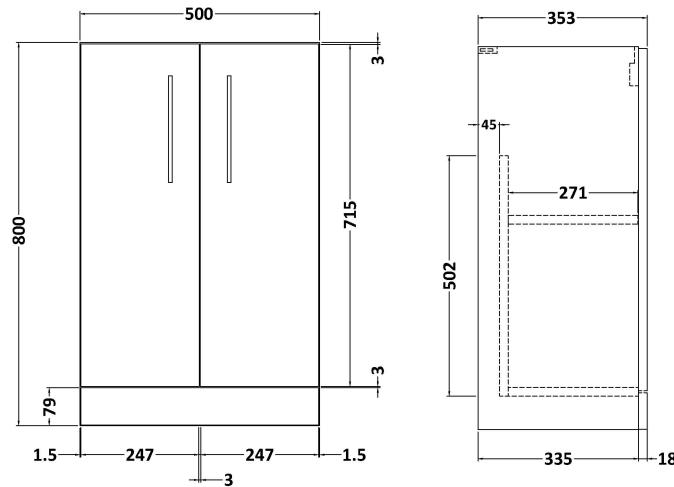

Sales Code: ARN2901D

Description: 500 Fs 2-Door Vanity & Basin 3

Packaging Details

Barcode: 5056678450949

Sales Code: NVF2901F

Description: 500 Fs 2-Door Unit (365 Deep)

Product Dimensions

Height (mm):	800
Width (mm):	500
Depth (mm):	383
Nett Weight (kg):	16.5

Packaging Dimensions

Height (mm):	835
Width (mm):	520
Depth (mm):	375
Gross Weight (kg):	17

Packaging Data

Box Colour:	Brown Cardboard Box - Printed
Box Qty:	1
Label Size:	100 x 50
Label Colour:	White Label
Label Qty:	2

Sales Code: NVM032

Description: 500 Thin Edged Basin 1Th

Product Dimensions

Height (mm):	170
Width (mm):	510
Depth (mm):	395
Nett Weight (kg):	9.5

Packaging Dimensions

Height (mm):	190
Width (mm):	530
Depth (mm):	415
Gross Weight (kg):	10

Packaging Data

Box Colour:	Brown Cardboard Box - Printed
Box Qty:	1
Label Size:	100 x 50
Label Colour:	White Label
Label Qty:	2

Outer Box Dimensions (If Applicable)

Height (mm):	
Width (mm):	
Depth (mm):	
Gross Weight (kg):	
Barcode:	5056211853411