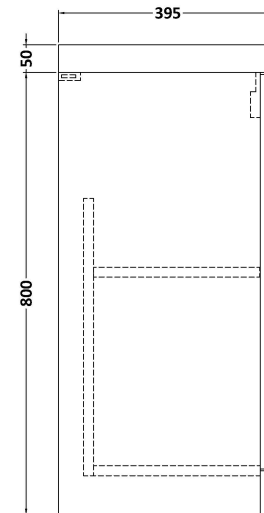

Sales Code: ARN2901D

Description: 500 Fs 2-Door Vanity & Basin 3

Packaging Details

Barcode: 5056678450949

Sales Code: NVF2901F

Description: 500 Fs 2-Door Unit (365 Deep)

Product Dimensions

Height (mm):	800
Width (mm):	500
Depth (mm):	383
Nett Weight (kg):	16.5

Packaging Dimensions

Height (mm):	835
Width (mm):	520
Depth (mm):	375
Gross Weight (kg):	17

Packaging Data

Box Colour:	Brown Cardboard Box - Printed
Box Qty:	1
Label Size:	100 x 50
Label Colour:	White Label
Label Qty:	2

Outer Box Dimensions (If Applicable)

Height (mm):	
Width (mm):	
Depth (mm):	
Gross Weight (kg):	
Barcode:	5056678447222

Product Details

Country of Origin:	China
Fitting Instruction:	No
CE & UKCA:	N/A
FSC Certified Materials:	Yes
Colour:	Indigo Blue
Construction Method:	Cam & Wood Dowel
Construction Type:	Rigid
Cabinet Finish:	MFC Painted Matt
Fascia Finish:	Mdf Painted Matt
Cabinet Thickness (mm):	16
Fascia Thickness (mm):	18
Drawer Included:	No
Drawer Type:	Not Applicable
No of Shelves:	1
Hinge Type:	95 Degree Soft Close
Hinge Included:	Yes, Supplied
Adjustable Legs:	No, Not Required
Fixings Included:	Yes
Handle Style:	Contemporary
Waste Shroud:	No
Handle Included:	Yes, Supplied
Handle Type:	D-Shape

Sales Code: NVM032

Description: 500 Thin Edged Basin 1Th

Product Dimensions

Height (mm):	170
Width (mm):	510
Depth (mm):	395
Nett Weight (kg):	9.5

Packaging Dimensions

Height (mm):	190
Width (mm):	530
Depth (mm):	415
Gross Weight (kg):	10