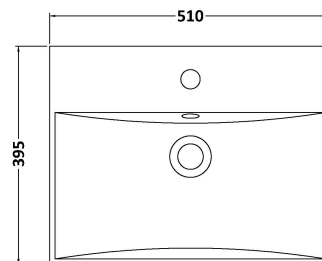

Sales Code: ARN2901D

Description: 500 Fs 2-Door Vanity & Basin 3

Packaging Details

Barcode: 5056678450949

Sales Code: NVF2901F

Description: 500 Fs 2-Door Unit (365 Deep)

Product Dimensions

Height (mm):	800
Width (mm):	500
Depth (mm):	383
Nett Weight (kg):	16.5

Packaging Dimensions

Height (mm):	835
Width (mm):	520
Depth (mm):	375
Gross Weight (kg):	17

Packaging Data

Box Colour:	Brown Cardboard Box - Printed
Box Qty:	1
Label Size:	100 x 50
Label Colour:	White Label
Label Qty:	2

Outer Box Dimensions (If Applicable)

Height (mm):	
Width (mm):	
Depth (mm):	
Gross Weight (kg):	
Barcode:	5056678447222

Product Details

Country of Origin:	China
Fitting Instruction:	No
CE & UKCA:	N/A
FSC Certified Materials:	Yes
Colour:	Indigo Blue
Construction Method:	Cam & Wood Dowel
Construction Type:	Rigid
Cabinet Finish:	MFC Painted Matt
Fascia Finish:	Mdf Painted Matt
Cabinet Thickness (mm):	16
Fascia Thickness (mm):	18
Drawer Included:	No
Drawer Type:	Not Applicable
No of Shelves:	1
Hinge Type:	95 Degree Soft Close
Hinge Included:	Yes, Supplied
Adjustable Legs:	No, Not Required
Fixings Included:	Yes
Handle Style:	Contemporary
Waste Shroud:	No
Handle Included:	Yes, Supplied
Handle Type:	D-Shape

Sales Code: NVM032

Description: 500 Thin Edged Basin 1Th

Product Dimensions

Height (mm):	170
Width (mm):	510
Depth (mm):	395
Nett Weight (kg):	9.5

Packaging Dimensions

Height (mm):	190
Width (mm):	530
Depth (mm):	415
Gross Weight (kg):	10