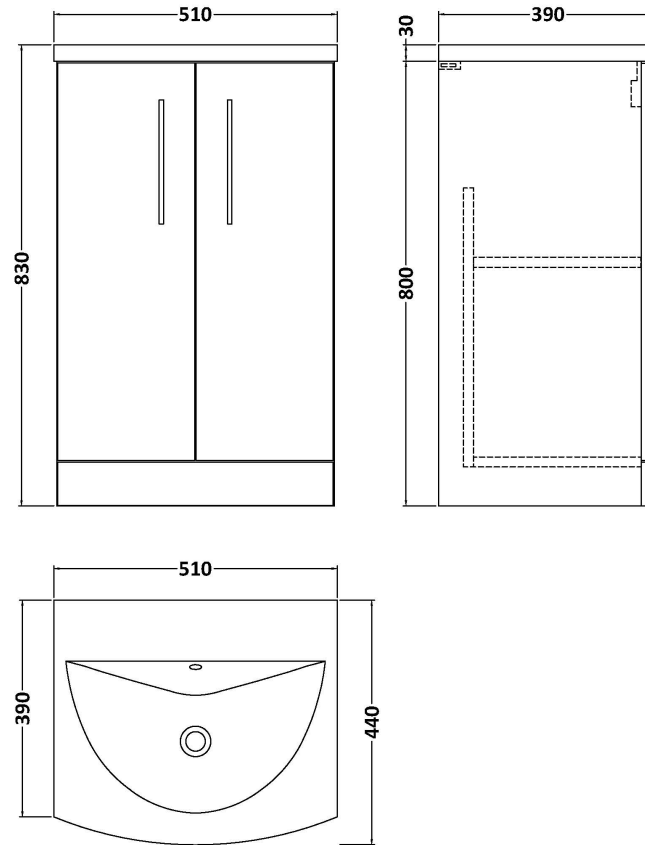

Sales Code: ARN2901G

Description: 500 Fs 2-Door Vanity & Basin 4

Packaging Details

Barcode: 5056678450956

Sales Code: NVF2901F

Description: 500 Fs 2-Door Unit (365 Deep)

Product Dimensions

Height (mm):	800
Width (mm):	500
Depth (mm):	383
Nett Weight (kg):	16.5

Packaging Dimensions

Height (mm):	835
Width (mm):	520
Depth (mm):	375
Gross Weight (kg):	17

Packaging Data

Box Colour:	Brown Cardboard Box - Printed
Box Qty:	1
Label Size:	100 x 50
Label Colour:	White Label
Label Qty:	2

Sales Code: NVM042

Description: 500 Curved Basin 1Th

Product Dimensions

Height (mm):	160
Width (mm):	510
Depth (mm):	440
Nett Weight (kg):	9

Packaging Dimensions

Height (mm):	190
Width (mm):	530
Depth (mm):	415
Gross Weight (kg):	9.5

Packaging Data

Box Colour:	Brown Cardboard Box - Printed
Box Qty:	1
Label Size:	100 x 50
Label Colour:	White Label
Label Qty:	2

Outer Box Dimensions (If Applicable)

Height (mm):	
Width (mm):	
Depth (mm):	
Gross Weight (kg):	
Barcode:	5056462620985