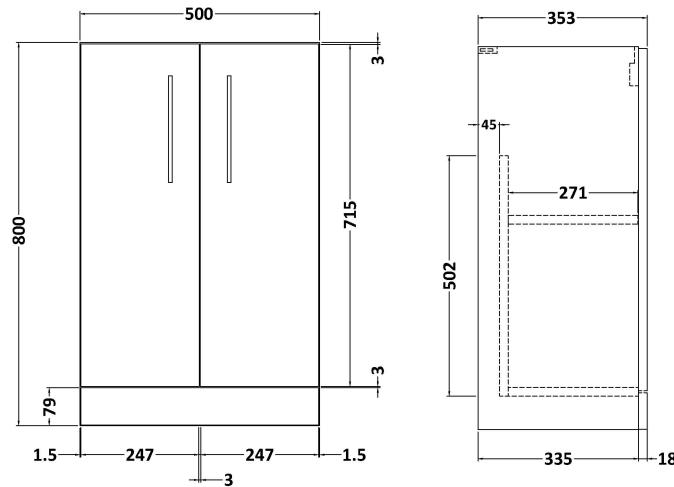

Sales Code: ARN2901G

Description: 500 Fs 2-Door Vanity & Basin 4

Packaging Details

Barcode: 5056678450956

Sales Code: NVF2901F

Description: 500 Fs 2-Door Unit (365 Deep)

Product Dimensions

Height (mm):	800
Width (mm):	500
Depth (mm):	383
Nett Weight (kg):	16.5

Packaging Dimensions

Height (mm):	835
Width (mm):	520
Depth (mm):	375
Gross Weight (kg):	17

Packaging Data

Box Colour:	Brown Cardboard Box - Printed
Box Qty:	1
Label Size:	100 x 50
Label Colour:	White Label
Label Qty:	2

Sales Code: NVM042

Description: 500 Curved Basin 1Th

Product Dimensions

Height (mm):	160
Width (mm):	510
Depth (mm):	440
Nett Weight (kg):	9

Packaging Dimensions

Height (mm):	190
Width (mm):	530
Depth (mm):	415
Gross Weight (kg):	9.5

Packaging Data

Box Colour:	Brown Cardboard Box - Printed
Box Qty:	1
Label Size:	100 x 50
Label Colour:	White Label
Label Qty:	2

Outer Box Dimensions (If Applicable)

Height (mm):	
Width (mm):	
Depth (mm):	
Gross Weight (kg):	
Barcode:	5056462620985