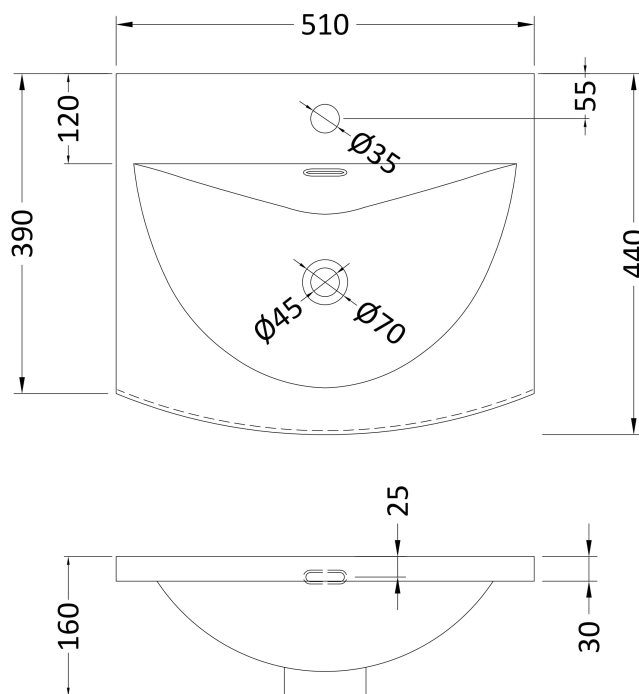

Sales Code: ARN2901G

Description: 500 Fs 2-Door Vanity & Basin 4

Packaging Details

Barcode: 5056678450956

Sales Code: NVF2901F

Description: 500 Fs 2-Door Unit (365 Deep)

Product Dimensions

Height (mm):	800
Width (mm):	500
Depth (mm):	383
Nett Weight (kg):	16.5

Packaging Dimensions

Height (mm):	835
Width (mm):	520
Depth (mm):	375
Gross Weight (kg):	17

Packaging Data

Box Colour:	Brown Cardboard Box - Printed
Box Qty:	1
Label Size:	100 x 50
Label Colour:	White Label
Label Qty:	2

Sales Code: NVM042

Description: 500 Curved Basin 1Th

Product Dimensions

Height (mm):	160
Width (mm):	510
Depth (mm):	440
Nett Weight (kg):	9

Packaging Dimensions

Height (mm):	190
Width (mm):	530
Depth (mm):	415
Gross Weight (kg):	9.5

Packaging Data

Box Colour:	Brown Cardboard Box - Printed
Box Qty:	1
Label Size:	100 x 50
Label Colour:	White Label
Label Qty:	2

Outer Box Dimensions (If Applicable)

Height (mm):	
Width (mm):	
Depth (mm):	
Gross Weight (kg):	
Barcode:	5056462620985