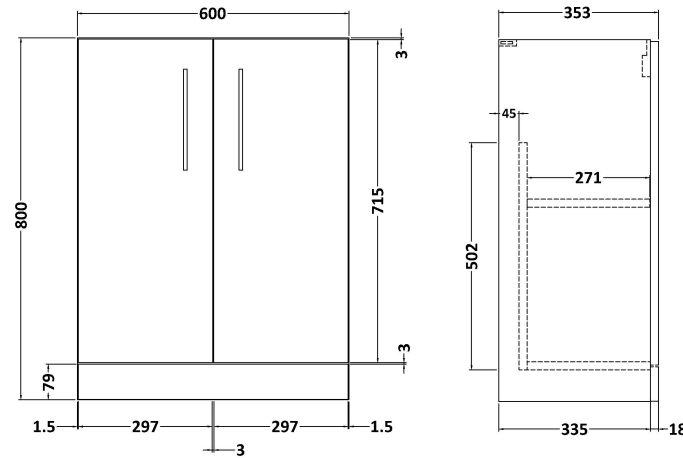

Sales Code: ARN2903A

Description: 600 Fs 2-Door Vanity & Basin 1

Packaging Details

Barcode: 5056678450963

**Sales Code:** NVF2903F

**Description:** 600 Fs 2-Door Unit (365 Deep)

**Product Dimensions**

Height (mm):	800
Width (mm):	600
Depth (mm):	383
Nett Weight (kg):	17

**Packaging Dimensions**

Height (mm):	835
Width (mm):	620
Depth (mm):	375
Gross Weight (kg):	17.5

**Packaging Data**

Box Colour:	Brown Cardboard Box - Printed
Box Qty:	1
Label Size:	100 x 50
Label Colour:	White Label
Label Qty:	2

### Product Dimensions

Height (mm):	180
Width (mm):	610
Depth (mm):	390
Nett Weight (kg):	11

### Packaging Dimensions

Height (mm):	200
Width (mm):	410
Depth (mm):	630
Gross Weight (kg):	11