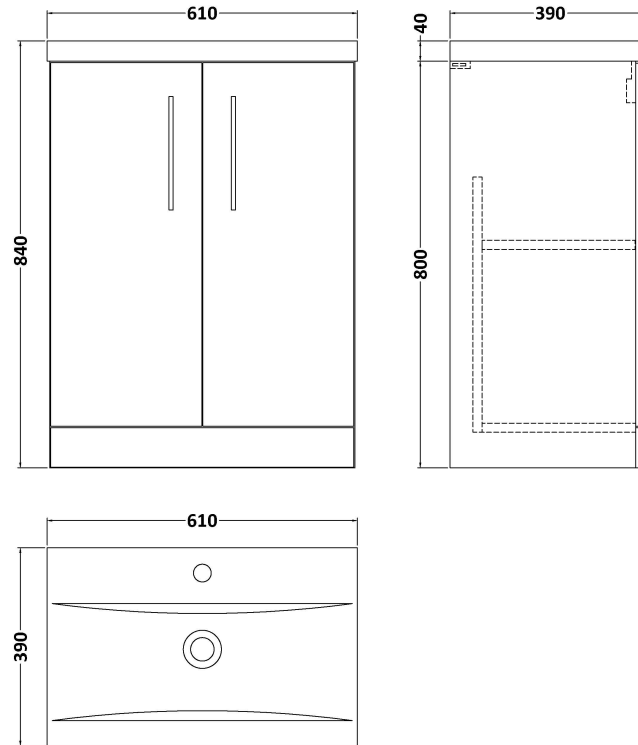

Sales Code: ARN2903A

Description: 600 Fs 2-Door Vanity & Basin 1

Packaging Details

Barcode: 5056678450963

**Sales Code:** NVF2903F

**Description:** 600 Fs 2-Door Unit (365 Deep)

**Product Dimensions**

Height (mm):	800
Width (mm):	600
Depth (mm):	383
Nett Weight (kg):	17

**Packaging Dimensions**

Height (mm):	835
Width (mm):	620
Depth (mm):	375
Gross Weight (kg):	17.5

**Packaging Data**

Box Colour:	Brown Cardboard Box - Printed
Box Qty:	1
Label Size:	100 x 50
Label Colour:	White Label
Label Qty:	2

### Product Dimensions

Height (mm):	180
Width (mm):	610
Depth (mm):	390
Nett Weight (kg):	11

### Packaging Dimensions

Height (mm):	200
Width (mm):	410
Depth (mm):	630
Gross Weight (kg):	11