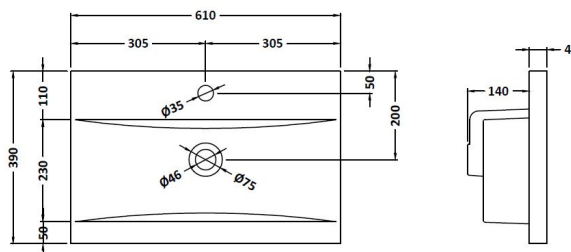

**Packaging Dimensions**

Height (mm):	835
Width (mm):	620
Depth (mm):	375
Gross Weight (kg):	17.5

**Packaging Data**

Box Colour:	Brown Cardboard Box - Printed
Box Qty:	1
Label Size:	100 x 50
Label Colour:	White Label
Label Qty:	2

### Product Dimensions

Height (mm):	180
Width (mm):	610
Depth (mm):	390
Nett Weight (kg):	11

### Packaging Dimensions

Height (mm):	200
Width (mm):	410
Depth (mm):	630
Gross Weight (kg):	11

### Outer Box Dimensions (If Applicable)

Height (mm):	
Width (mm):	
Depth (mm):	
Gross Weight (kg):	
Barcode:	5055369043415