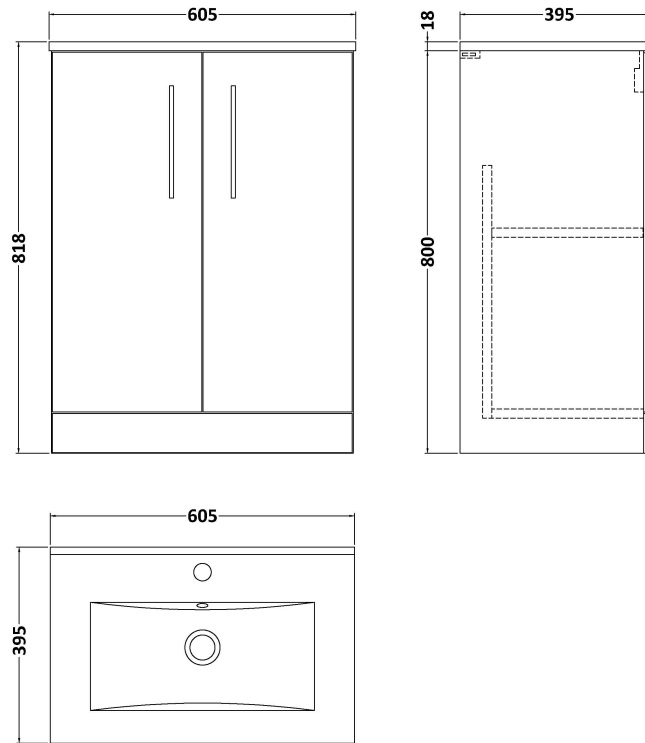

Sales Code: ARN2903B

Description: 600 Fs 2-Door Vanity & Basin 2

Packaging Details

Barcode: 5056678450970