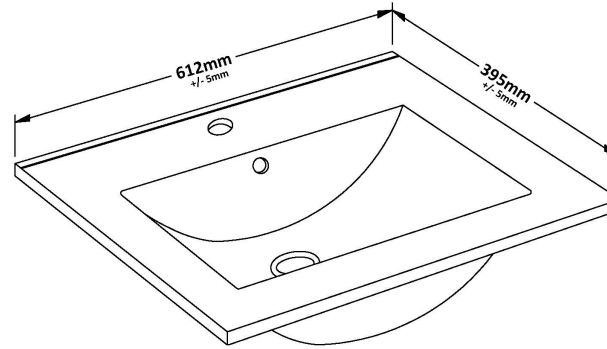

### Product Dimensions

Height (mm):	800
Width (mm):	600
Depth (mm):	383
Nett Weight (kg):	17

### Packaging Dimensions

Height (mm):	835
Width (mm):	620
Depth (mm):	375
Gross Weight (kg):	17.5

### Outer Box Dimensions (If Applicable)

Height (mm):	
Width (mm):	
Depth (mm):	
Gross Weight (kg):	
Barcode:	5056678447239

### Product Dimensions

Height (mm):	170
Width (mm):	600
Depth (mm):	390
Nett Weight (kg):	10.76