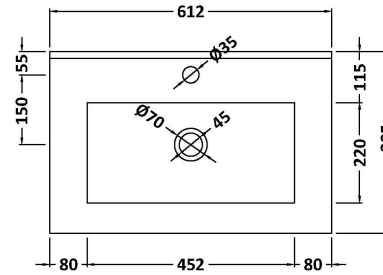

### Product Dimensions

Height (mm):	800
Width (mm):	600
Depth (mm):	383
Nett Weight (kg):	17

### Packaging Dimensions

Height (mm):	835
Width (mm):	620
Depth (mm):	375
Gross Weight (kg):	17.5

### Outer Box Dimensions (If Applicable)

Height (mm):	
Width (mm):	
Depth (mm):	
Gross Weight (kg):	
Barcode:	5056678447239

### Product Dimensions

Height (mm):	170
Width (mm):	600
Depth (mm):	390
Nett Weight (kg):	10.76