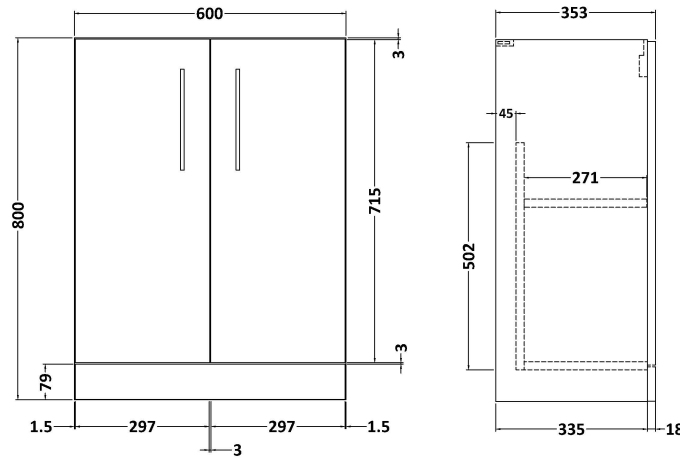

### Product Dimensions

Height (mm):	800
Width (mm):	600
Depth (mm):	383
Nett Weight (kg):	17

### Packaging Dimensions

Height (mm):	835
Width (mm):	620
Depth (mm):	375
Gross Weight (kg):	17.5

### Product Dimensions

Height (mm):	170
Width (mm):	600
Depth (mm):	390
Nett Weight (kg):	10.76

### Packaging Dimensions

Height (mm):	200
Width (mm):	400
Depth (mm):	620
Gross Weight (kg):	10.76