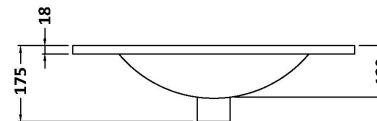

### Product Dimensions

Height (mm):	800
Width (mm):	600
Depth (mm):	383
Nett Weight (kg):	17

### Outer Box Dimensions (If Applicable)

Height (mm):	
Width (mm):	
Depth (mm):	
Gross Weight (kg):	
Barcode:	5056678447239

### Product Dimensions

Height (mm):	170
Width (mm):	600
Depth (mm):	390
Nett Weight (kg):	10.76