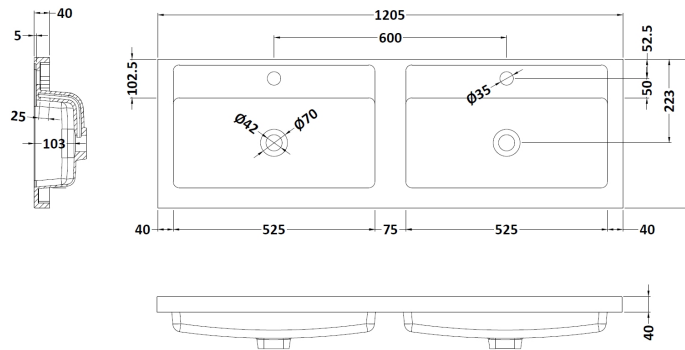

Height (mm):	800
Width (mm):	600
Depth (mm):	383
Nett Weight (kg):	17

**Packaging Dimensions**

Height (mm):	835
Width (mm):	620
Depth (mm):	375
Gross Weight (kg):	17.5

**Packaging Data**

Box Colour:	Brown Cardboard Box - Printed
Box Qty:	1
Label Size:	100 x 50
Label Colour:	White Label
Label Qty:	2

**Outer Box Dimensions (If Applicable)**

Height (mm):	
Width (mm):	
Depth (mm):	
Gross Weight (kg):	
Barcode:	5056678447239

**Product Details**

Country of Origin:	China
Fitting Instruction:	No
CE & UKCA:	N/A
FSC Certified Materials:	Yes
Colour:	Indigo Blue
Construction Method:	Cam & Wood Dowel
Construction Type:	Rigid
Cabinet Finish:	MFC Painted Matt
Fascia Finish:	Mdf Painted Matt
Cabinet Thickness (mm):	16
Fascia Thickness (mm):	18
Drawer Included:	No
Drawer Type:	Not Applicable
No of Shelves:	1
Hinge Type:	95 Degree Soft Close
Hinge Included:	Yes, Supplied
Adjustable Legs:	No, Not Required
Fixings Included:	Yes
Handle Style:	Contemporary
Waste Shroud:	No
Handle Included:	Yes, Supplied
Handle Type:	D-Shape

**Sales Code:** PMB424

**Description:** Double Polymarble Basin 1205 X 390

**Product Dimensions**

Height (mm):	390
Width (mm):	1205
Depth (mm):	157
Nett Weight (kg):	18.12

**Packaging Dimensions**

Height (mm):	100
Width (mm):	1205
Depth (mm):	400
Gross Weight (kg):	18.12

**Packaging Data**

Box Colour:	Brown Cardboard Box - Printed
Box Qty:	1
Label Size:	100 x 50
Label Colour:	White Label
Label Qty:	2

**Outer Box Dimensions (If Applicable)**

Height (mm):	
Width (mm):	
Depth (mm):	
Gross Weight (kg):	
Barcode:	5056211815136