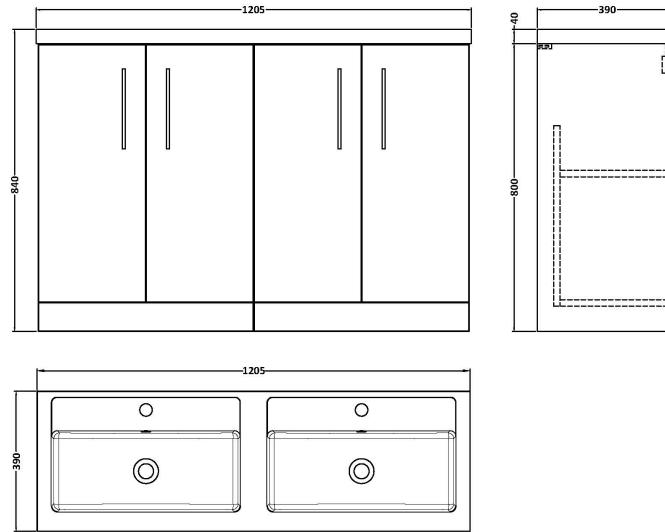

**Sales Code:** ARN2903C

**Description:** 1200 Fs 4-Door Vanity & Double Basin

**Packaging Details**

Barcode: 5056678450987

**Sales Code:** NVF2903F

**Description:** 600 Fs 2-Door Unit (365 Deep)

**Product Dimensions**

Height (mm):	800
Width (mm):	600
Depth (mm):	383
Nett Weight (kg):	17

**Packaging Dimensions**

Height (mm):	835
Width (mm):	620
Depth (mm):	375
Gross Weight (kg):	17.5

**Packaging Data**

Box Colour:	Brown Cardboard Box - Printed
Box Qty:	1
Label Size:	100 x 50
Label Colour:	White Label
Label Qty:	2

**Outer Box Dimensions (If Applicable)**

Height (mm):	
Width (mm):	
Depth (mm):	
Gross Weight (kg):	
Barcode:	5056678447239

**Product Details**

Country of Origin:	China
Fitting Instruction:	No
CE & UKCA:	N/A
FSC Certified Materials:	Yes
Colour:	Indigo Blue
Construction Method:	Cam & Wood Dowel
Construction Type:	Rigid
Cabinet Finish:	MFC Painted Matt
Fascia Finish:	Mdf Painted Matt
Cabinet Thickness (mm):	16
Fascia Thickness (mm):	18
Drawer Included:	No
Drawer Type:	Not Applicable
No of Shelves:	1
Hinge Type:	95 Degree Soft Close
Hinge Included:	Yes, Supplied
Adjustable Legs:	No, Not Required
Fixings Included:	Yes
Handle Style:	Contemporary
Waste Shroud:	No
Handle Included:	Yes, Supplied
Handle Type:	D-Shape

**Sales Code:** PMB424

**Description:** Double Polymarble Basin 1205 X 390

**Product Dimensions**

Height (mm):	390
Width (mm):	1205
Depth (mm):	157
Nett Weight (kg):	18.12

**Packaging Dimensions**

Height (mm):	100
Width (mm):	1205
Depth (mm):	400
Gross Weight (kg):	18.12