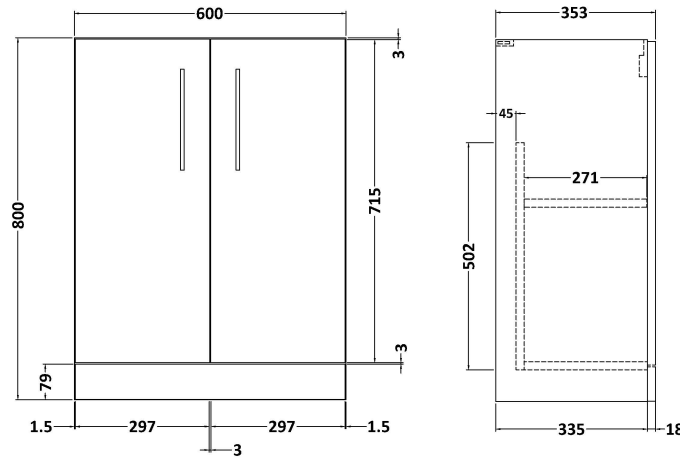

**Sales Code:** ARN2903C

**Description:** 1200 Fs 4-Door Vanity & Double Basin

**Packaging Details**

Barcode: 5056678450987

**Sales Code:** NVF2903F

**Description:** 600 Fs 2-Door Unit (365 Deep)

**Product Dimensions**

Height (mm):	800
Width (mm):	600
Depth (mm):	383
Nett Weight (kg):	17

**Packaging Dimensions**

Height (mm):	835
Width (mm):	620
Depth (mm):	375
Gross Weight (kg):	17.5

**Packaging Data**

Box Colour:	Brown Cardboard Box - Printed
Box Qty:	1
Label Size:	100 x 50
Label Colour:	White Label
Label Qty:	2

**Sales Code:** PMB424

**Description:** Double Polymarble Basin 1205 X 390

**Product Dimensions**

Height (mm):	390
Width (mm):	1205
Depth (mm):	157
Nett Weight (kg):	18.12

**Packaging Dimensions**

Height (mm):	100
Width (mm):	1205
Depth (mm):	400
Gross Weight (kg):	18.12

**Packaging Data**

Box Colour:	Brown Cardboard Box - Printed
Box Qty:	1
Label Size:	100 x 50
Label Colour:	White Label
Label Qty:	2

**Outer Box Dimensions (If Applicable)**

Height (mm):	
Width (mm):	
Depth (mm):	
Gross Weight (kg):	
Barcode:	5056211815136