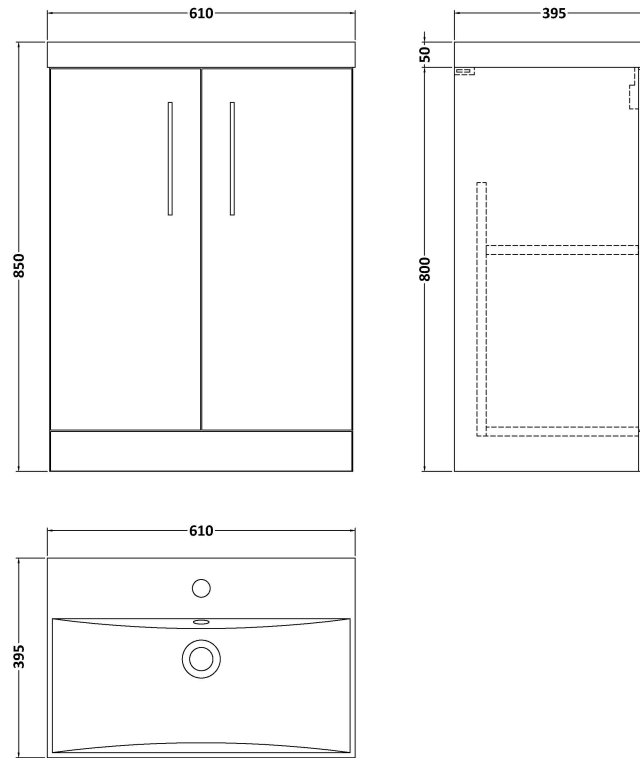

Sales Code: ARN2903D

Description: 600 Fs 2-Door Vanity & Basin 3

Packaging Details

Barcode: 5056678450994

Sales Code: NVF2903F

Description: 600 Fs 2-Door Unit (365 Deep)

Product Dimensions

Height (mm):	800
Width (mm):	600
Depth (mm):	383
Nett Weight (kg):	17

Packaging Dimensions

Height (mm):	835
Width (mm):	620
Depth (mm):	375
Gross Weight (kg):	17.5

Packaging Data

Box Colour:	Brown Cardboard Box - Printed
Box Qty:	1
Label Size:	100 x 50
Label Colour:	White Label
Label Qty:	2

Sales Code: NVM033

Description: 600 Thin Edged Basin 1Th

Product Dimensions

Height (mm):	170
Width (mm):	610
Depth (mm):	395
Nett Weight (kg):	11

Packaging Dimensions

Height (mm):	190
Width (mm):	630
Depth (mm):	415
Gross Weight (kg):	11.5

Packaging Data

Box Colour:	Brown Cardboard Box - Printed
Box Qty:	1
Label Size:	100 x 50
Label Colour:	White Label
Label Qty:	2

Outer Box Dimensions (If Applicable)

Height (mm):	
Width (mm):	
Depth (mm):	
Gross Weight (kg):	
Barcode:	5056211853428