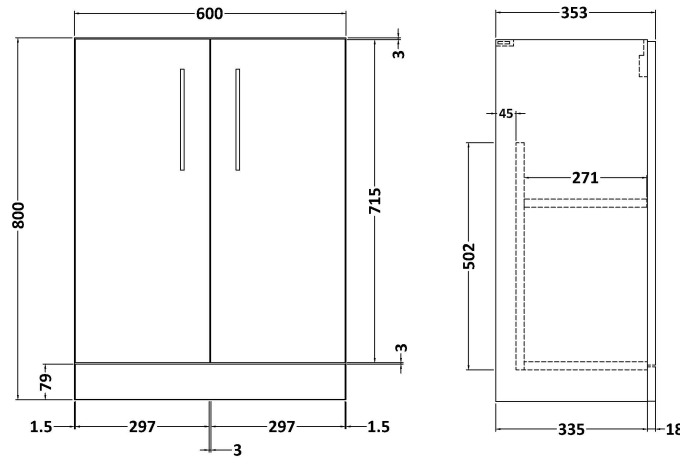

Sales Code: ARN2903D

Description: 600 Fs 2-Door Vanity & Basin 3

Packaging Details

Barcode: 5056678450994

Sales Code: NVF2903F

Description: 600 Fs 2-Door Unit (365 Deep)

Product Dimensions

Height (mm):	800
Width (mm):	600
Depth (mm):	383
Nett Weight (kg):	17

Packaging Dimensions

Height (mm):	835
Width (mm):	620
Depth (mm):	375
Gross Weight (kg):	17.5

Packaging Data

Box Colour:	Brown Cardboard Box - Printed
Box Qty:	1
Label Size:	100 x 50
Label Colour:	White Label
Label Qty:	2

Sales Code: NVM033

Description: 600 Thin Edged Basin 1Th

Product Dimensions

Height (mm):	170
Width (mm):	610
Depth (mm):	395
Nett Weight (kg):	11

Packaging Dimensions

Height (mm):	190
Width (mm):	630
Depth (mm):	415
Gross Weight (kg):	11.5

Packaging Data

Box Colour:	Brown Cardboard Box - Printed
Box Qty:	1
Label Size:	100 x 50
Label Colour:	White Label
Label Qty:	2

Outer Box Dimensions (If Applicable)

Height (mm):	
Width (mm):	
Depth (mm):	
Gross Weight (kg):	
Barcode:	5056211853428