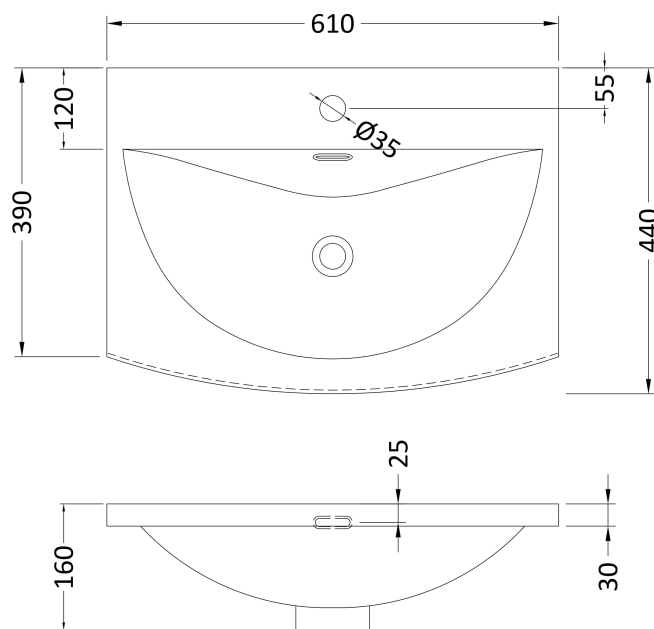

Sales Code: ARN2903G

Description: 600 Fs 2-Door Vanity & Basin 4

Packaging Details

Barcode: 5056678451014

Sales Code: NVF2903F

Description: 600 Fs 2-Door Unit (365 Deep)

Product Dimensions

Height (mm):	800
Width (mm):	600
Depth (mm):	383
Nett Weight (kg):	17

Packaging Dimensions

Height (mm):	835
Width (mm):	620
Depth (mm):	375
Gross Weight (kg):	17.5

Packaging Data

Box Colour:	Brown Cardboard Box - Printed
Box Qty:	1
Label Size:	100 x 50
Label Colour:	White Label
Label Qty:	2

Sales Code: NVM043

Description: 600 Curved Basin 1Th

Product Dimensions

Height (mm):	160
Width (mm):	610
Depth (mm):	440
Nett Weight (kg):	11

Packaging Dimensions

Height (mm):	190
Width (mm):	630
Depth (mm):	415
Gross Weight (kg):	11.5

Packaging Data

Box Colour:	Brown Cardboard Box - Printed
Box Qty:	1
Label Size:	100 x 50
Label Colour:	White Label
Label Qty:	2

Outer Box Dimensions (If Applicable)

Height (mm):	
Width (mm):	
Depth (mm):	
Gross Weight (kg):	
Barcode:	5056462620961