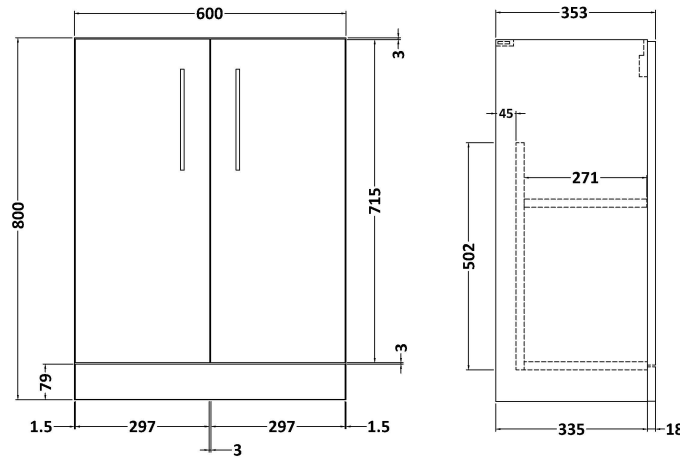

Sales Code: ARN2903G

Description: 600 Fs 2-Door Vanity & Basin 4

Packaging Details

Barcode: 5056678451014

Sales Code: NVF2903F

Description: 600 Fs 2-Door Unit (365 Deep)

Product Dimensions

Height (mm):	800
Width (mm):	600
Depth (mm):	383
Nett Weight (kg):	17

Packaging Dimensions

Height (mm):	835
Width (mm):	620
Depth (mm):	375
Gross Weight (kg):	17.5

Packaging Data

Box Colour:	Brown Cardboard Box - Printed
Box Qty:	1
Label Size:	100 x 50
Label Colour:	White Label
Label Qty:	2

Sales Code: NVM043

Description: 600 Curved Basin 1Th

Product Dimensions

Height (mm):	160
Width (mm):	610
Depth (mm):	440
Nett Weight (kg):	11

Packaging Dimensions

Height (mm):	190
Width (mm):	630
Depth (mm):	415
Gross Weight (kg):	11.5

Packaging Data

Box Colour:	Brown Cardboard Box - Printed
Box Qty:	1
Label Size:	100 x 50
Label Colour:	White Label
Label Qty:	2

Outer Box Dimensions (If Applicable)

Height (mm):	
Width (mm):	
Depth (mm):	
Gross Weight (kg):	
Barcode:	5056462620961