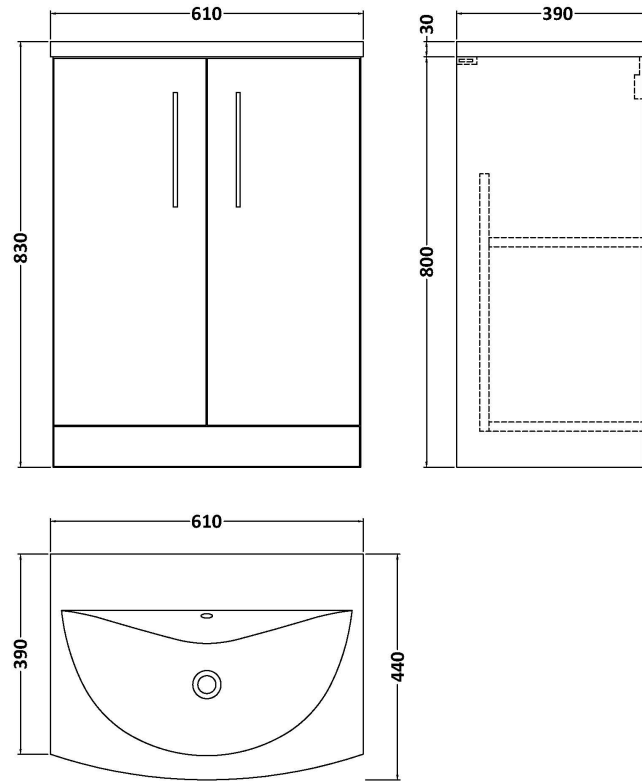

Sales Code: ARN2903G

Description: 600 Fs 2-Door Vanity & Basin 4

Packaging Details

Barcode: 5056678451014

Sales Code: NVF2903F

Description: 600 Fs 2-Door Unit (365 Deep)

Product Dimensions

Height (mm):	800
Width (mm):	600
Depth (mm):	383
Nett Weight (kg):	17

Packaging Dimensions

Height (mm):	835
Width (mm):	620
Depth (mm):	375
Gross Weight (kg):	17.5

Packaging Data

Box Colour:	Brown Cardboard Box - Printed
Box Qty:	1
Label Size:	100 x 50
Label Colour:	White Label
Label Qty:	2

Sales Code: NVM043

Description: 600 Curved Basin 1Th

Product Dimensions

Height (mm):	160
Width (mm):	610
Depth (mm):	440
Nett Weight (kg):	11

Packaging Dimensions

Height (mm):	190
Width (mm):	630
Depth (mm):	415
Gross Weight (kg):	11.5

Packaging Data

Box Colour:	Brown Cardboard Box - Printed
Box Qty:	1
Label Size:	100 x 50
Label Colour:	White Label
Label Qty:	2

Outer Box Dimensions (If Applicable)

Height (mm):	
Width (mm):	
Depth (mm):	
Gross Weight (kg):	
Barcode:	5056462620961