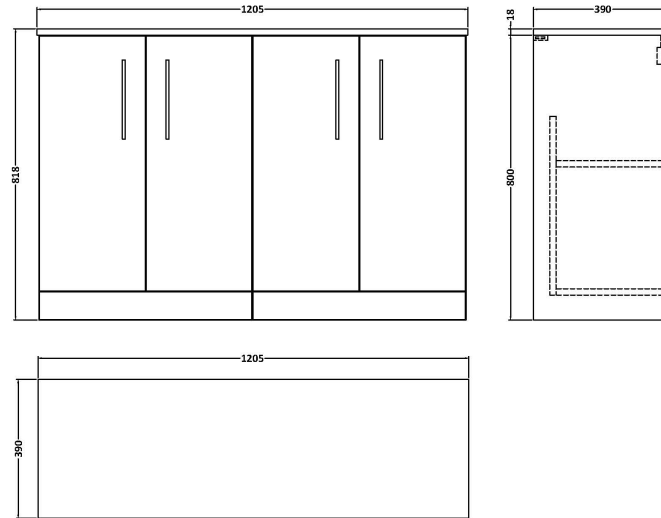

Sales Code: ARN2903W2

Description: 1200 Fs 4-Door Vanity & Worktop

Packaging Details

Barcode: 5056678451021