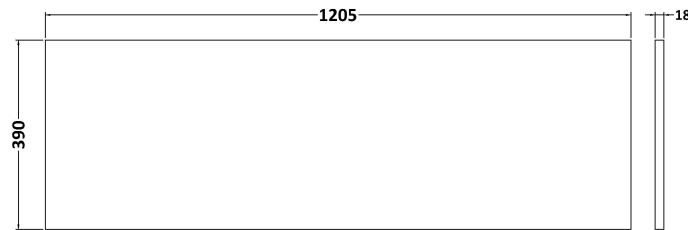

### Product Dimensions

Height (mm):	18
Width (mm):	1205
Depth (mm):	390
Nett Weight (kg):	5

### Packaging Dimensions

Height (mm):	25
Width (mm):	1225
Depth (mm):	410
Gross Weight (kg):	5

### Product Dimensions

Height (mm):	800
Width (mm):	600
Depth (mm):	383
Nett Weight (kg):	17

### Packaging Dimensions

Height (mm):	835
Width (mm):	620
Depth (mm):	375
Gross Weight (kg):	17.5