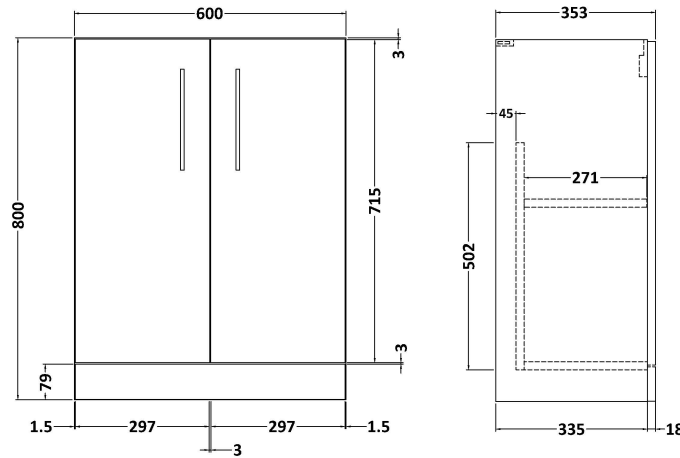

### Product Dimensions

Height (mm):	18
Width (mm):	1205
Depth (mm):	390
Nett Weight (kg):	5

### Packaging Dimensions

Height (mm):	25
Width (mm):	1225
Depth (mm):	410
Gross Weight (kg):	5

### Outer Box Dimensions (If Applicable)

Height (mm):	
Width (mm):	
Depth (mm):	
Gross Weight (kg):	
Barcode:	5056678447420

### Product Dimensions

Height (mm):	800
Width (mm):	600
Depth (mm):	383
Nett Weight (kg):	17