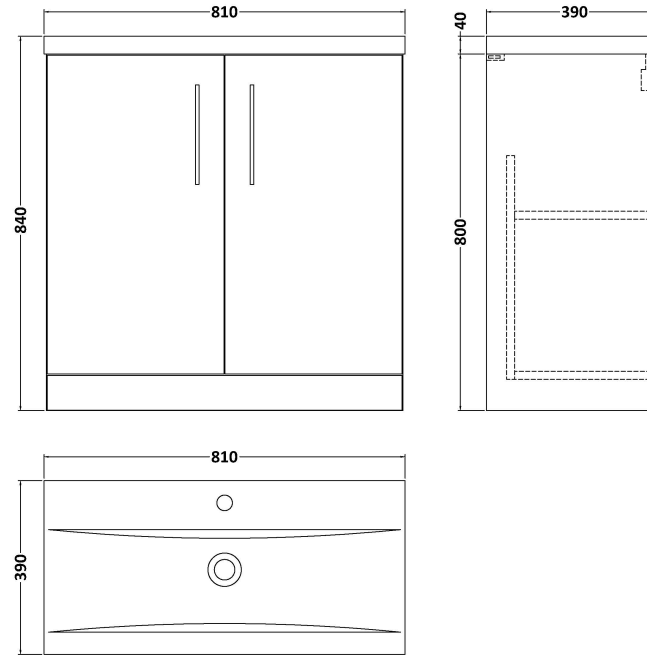

Sales Code: ARN2905A

Description: 800 Fs 2-Door Vanity & Basin 1

Packaging Details

Barcode: 5056678451038

Sales Code: NVF2905

Description: 800 Fs 2-Door Unit (365 Deep)

Product Dimensions

Height (mm):	800
Width (mm):	800
Depth (mm):	383
Nett Weight (kg):	25.5

Packaging Dimensions

Height (mm):	835
Width (mm):	820
Depth (mm):	375
Gross Weight (kg):	26

Packaging Data

Box Colour:	Brown Cardboard Box - Printed
Box Qty:	1
Label Size:	100 x 50
Label Colour:	White Label
Label Qty:	2

Sales Code: NVM015

Description: 800 Mid Edged Basin 1 Th

Product Dimensions

Height (mm):	180
Width (mm):	810
Depth (mm):	390
Nett Weight (kg):	15

Packaging Dimensions

Height (mm):	210
Width (mm):	410
Depth (mm):	830
Gross Weight (kg):	15

Packaging Data

Box Colour:	Brown Cardboard Box
Box Qty:	1
Label Size:	100 x 50
Label Colour:	White Label
Label Qty:	2

Outer Box Dimensions (If Applicable)

Height (mm):	
Width (mm):	
Depth (mm):	
Gross Weight (kg):	
Barcode:	5055369043422