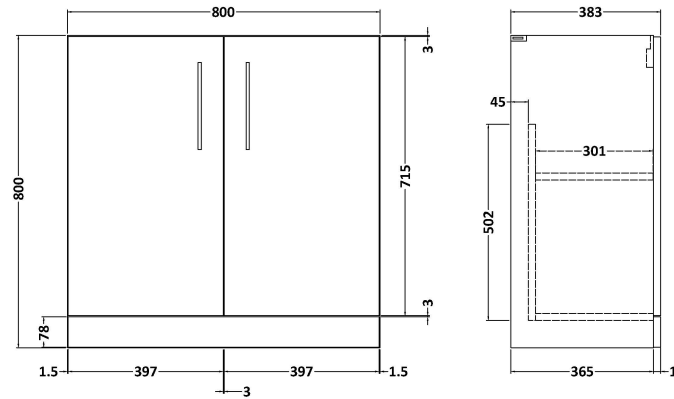

Sales Code: ARN2905A

Description: 800 Fs 2-Door Vanity & Basin 1

Packaging Details

Barcode: 5056678451038

Sales Code: NVF2905

Description: 800 Fs 2-Door Unit (365 Deep)

Product Dimensions

Height (mm):	800
Width (mm):	800
Depth (mm):	383
Nett Weight (kg):	25.5

Packaging Dimensions

Height (mm):	835
Width (mm):	820
Depth (mm):	375
Gross Weight (kg):	26

Packaging Data

Box Colour:	Brown Cardboard Box - Printed
Box Qty:	1
Label Size:	100 x 50
Label Colour:	White Label
Label Qty:	2

Sales Code: NVM015

Description: 800 Mid Edged Basin 1 Th

Product Dimensions

Height (mm):	180
Width (mm):	810
Depth (mm):	390
Nett Weight (kg):	15

Packaging Dimensions

Height (mm):	210
Width (mm):	410
Depth (mm):	830
Gross Weight (kg):	15

Packaging Data

Box Colour:	Brown Cardboard Box
Box Qty:	1
Label Size:	100 x 50
Label Colour:	White Label
Label Qty:	2

Outer Box Dimensions (If Applicable)

Height (mm):	
Width (mm):	
Depth (mm):	
Gross Weight (kg):	
Barcode:	5055369043422